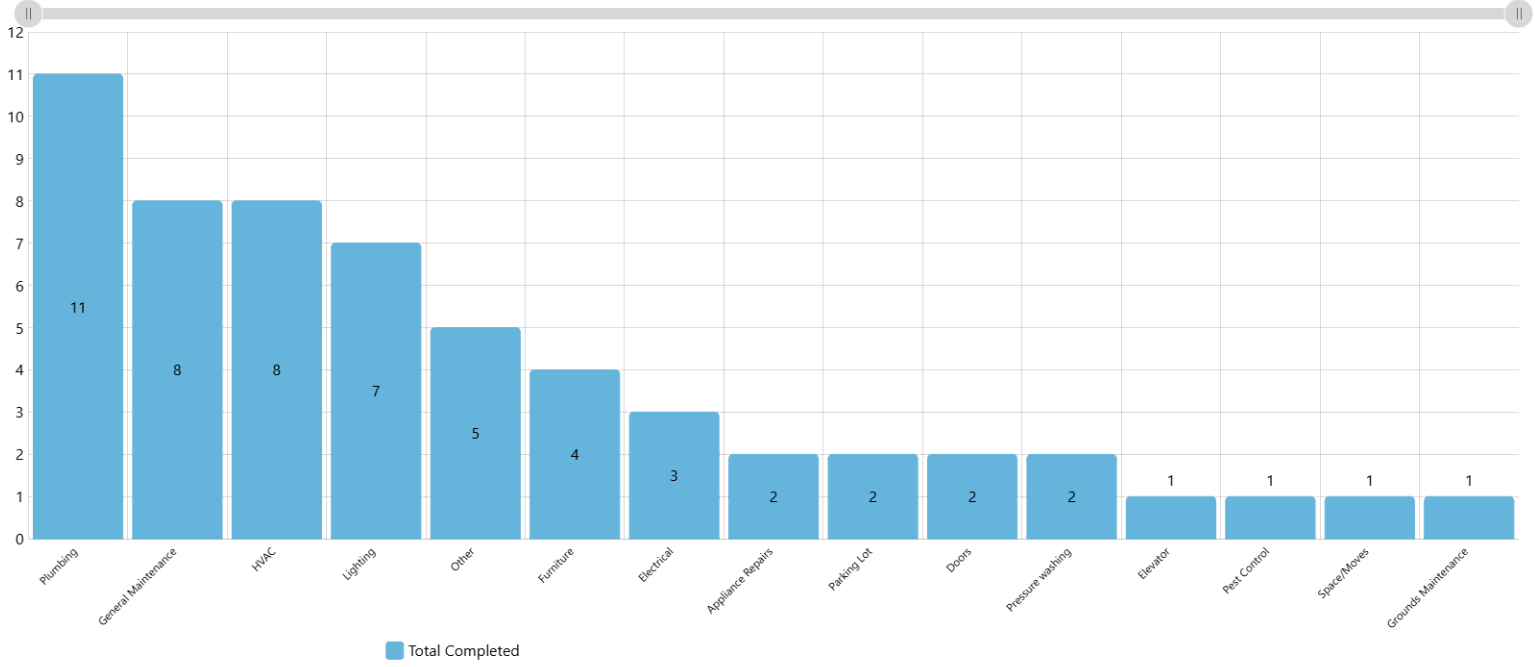

Dashboard: February 1, 2025 - February 28, 2025

Printed: Mar 3, 2025 7:08 am

WOs Completed Per Category

Previous Month

WOs Completed Per Location

Previous Month