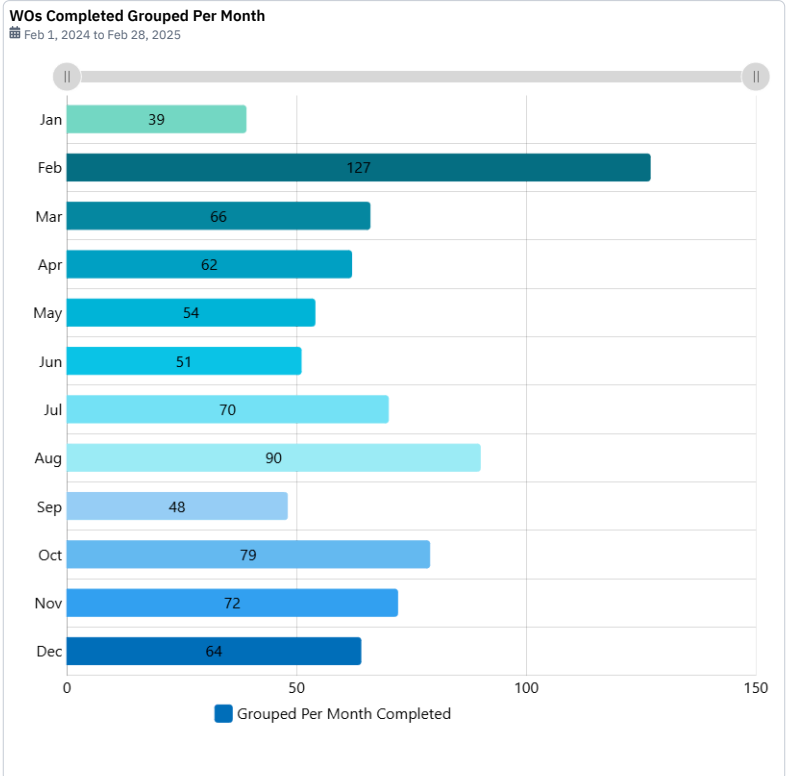

Dashboard: February 1, 2025 - February 28, 2025

Printed: Mar 3, 2025 7:08 am

WOs Completed Per Category

Previous Month

WOs Completed Per Location

Previous Month