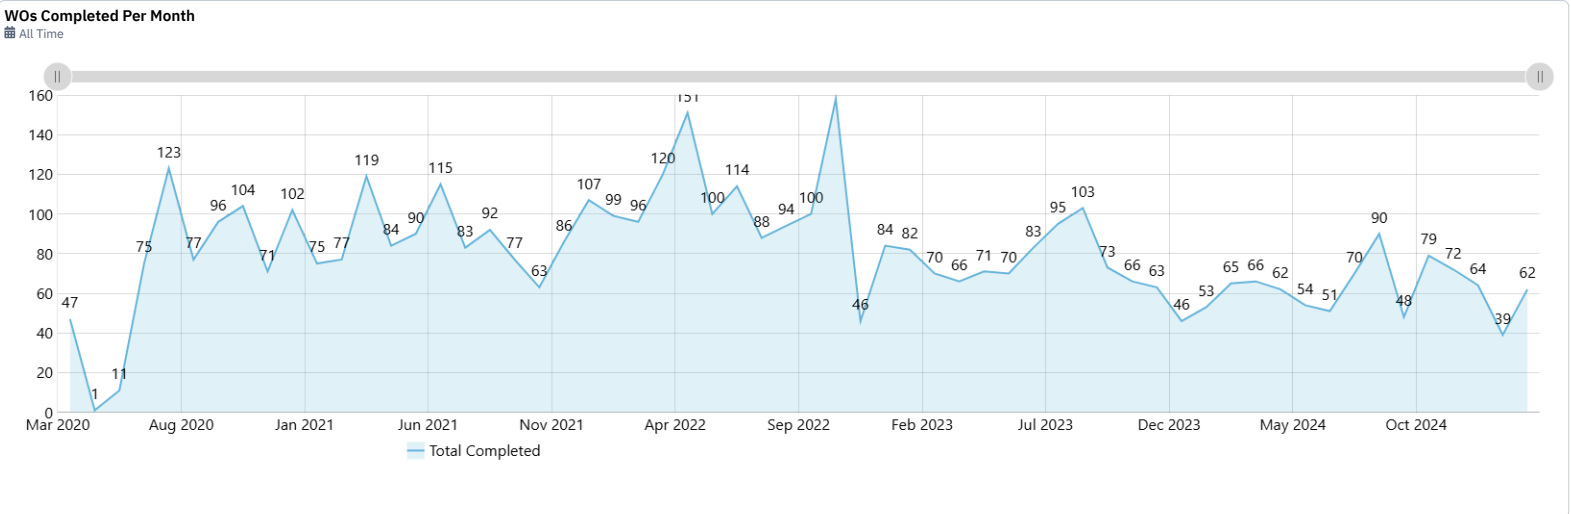

Dashboard: February 1, 2025 - February 28, 2025

Printed: Mar 3, 2025 7:08 am

WOs Completed Per Category

Previous Month

WOs Completed Per Location

Previous Month