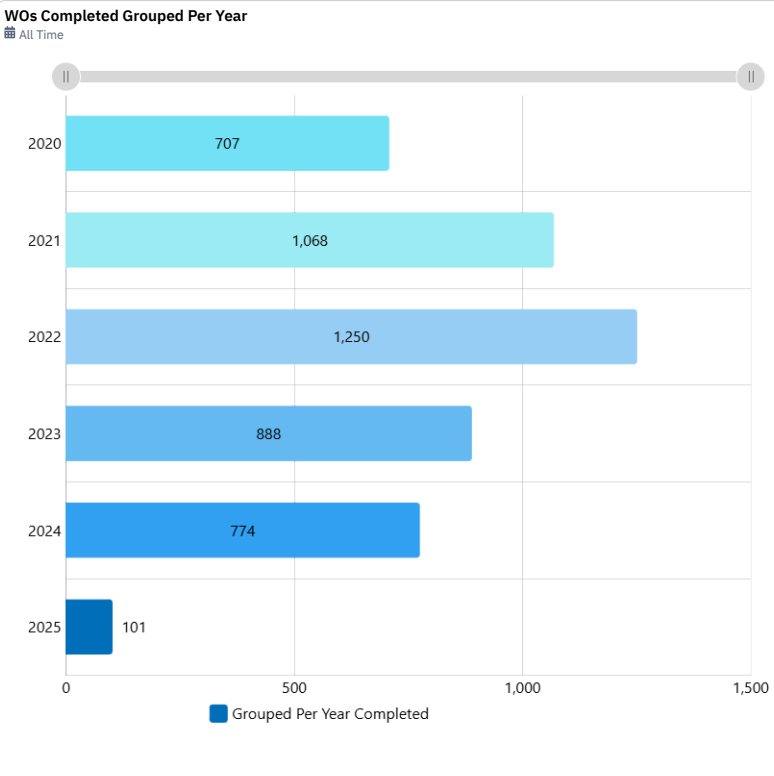

Dashboard: February 1, 2025 - February 28, 2025

Printed: Mar 3, 2025 7:08 am

WOs Completed Per Category

Previous Month

WOs Completed Per Location

Previous Month