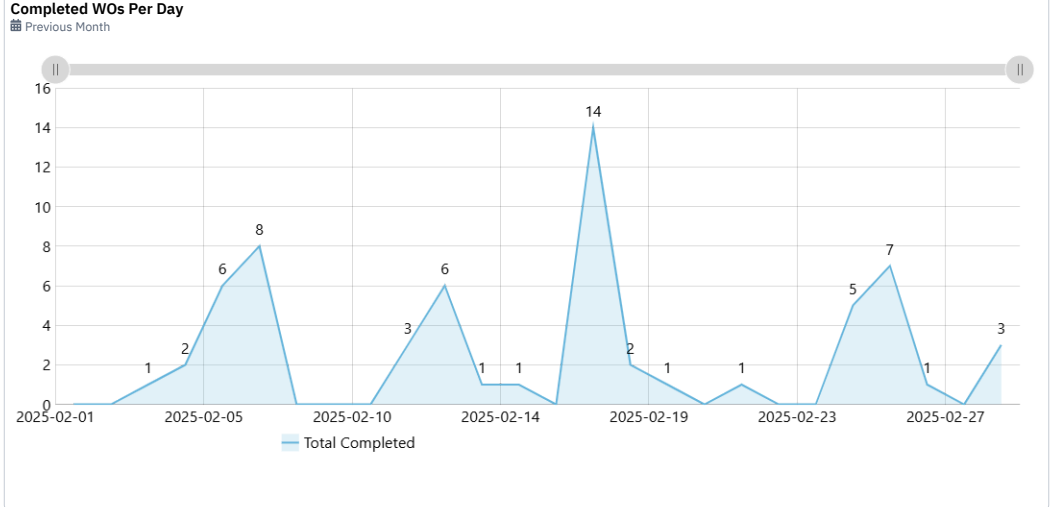

Dashboard: February 1, 2025 - February 28, 2025

Printed: Mar 3, 2025 7:08 am

WOs Completed Per Category

Previous Month

WOs Completed Per Location

Previous Month