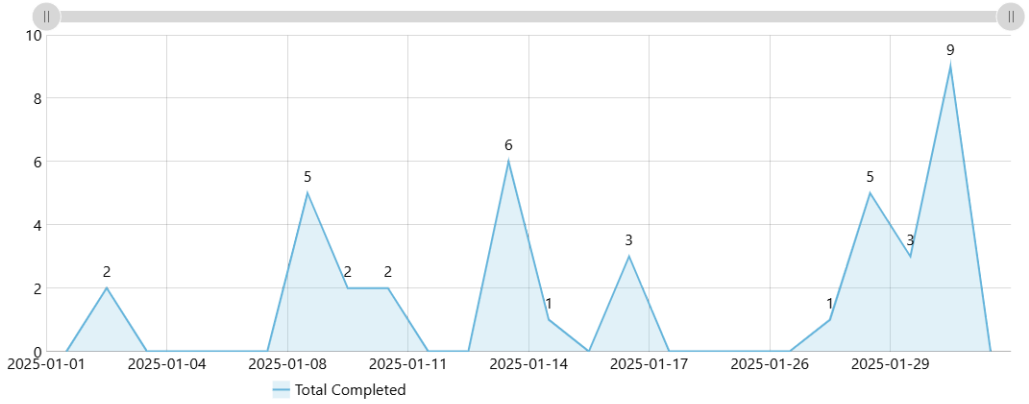

Printed: Feb 3, 2025 8:32 am

**WOs Created**  
Jan 1, 2025 to Jan 31, 2025

**118**

↗ 24%

**Completed Within 7 Days**  
Jan 1, 2025 to Jan 31, 2025

**69%**

↗ 58%

**Corrective WOs Created**  
Rolling Week

**33**

↗ 200%

**Corrective WOs Completed**  
Rolling Week

**18**

**Completed WOs Per Day**  
Jan 1, 2025 to Jan 31, 2025

**WOs Completed Per Month**  
All Time

**WOs Completed Grouped Per Year**  
All Time

**WOs Completed Grouped Per Month**  
Jan 1, 2024 to Jan 31, 2025

### WOs Completed Per Category

Jan 1, 2025 to Jan 31, 2025

### WOs Completed Per Location

Jan 1, 2025 to Jan 31, 2025