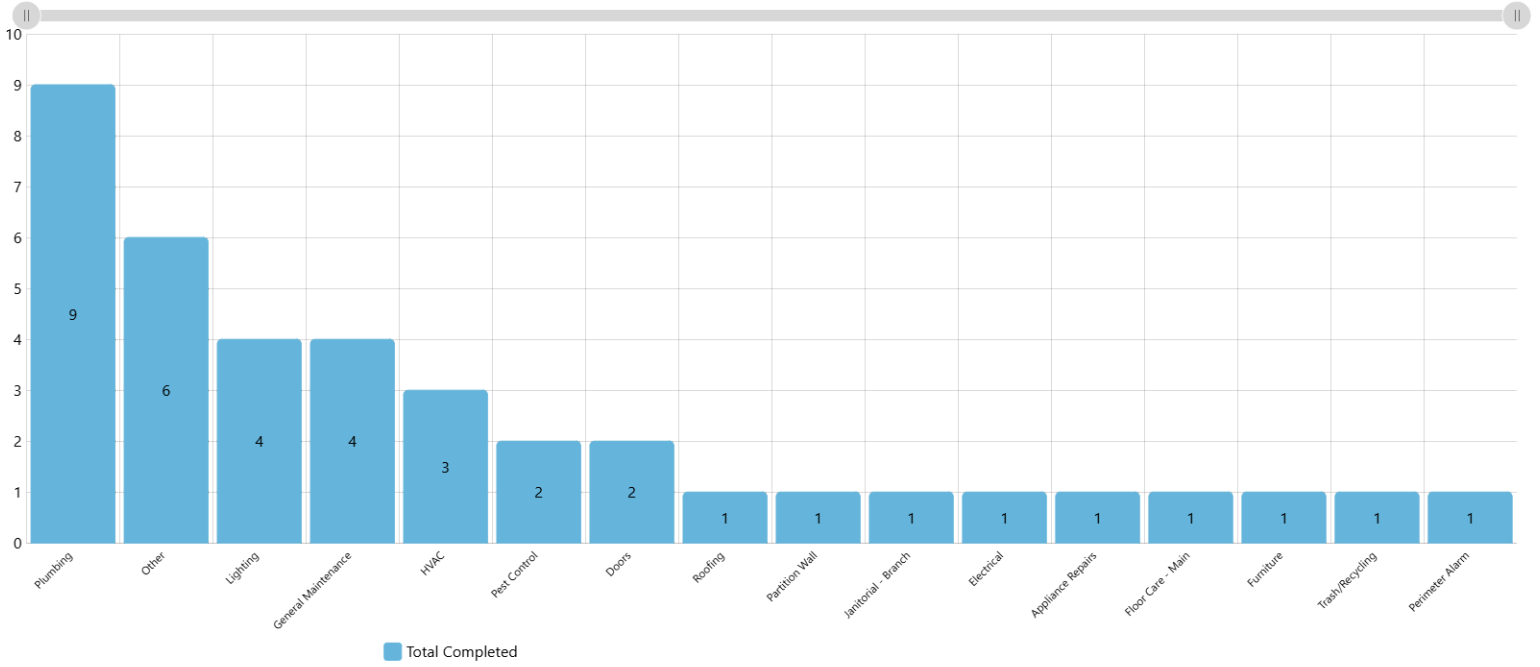

**33**

↗ 200%

**Corrective WOs Completed**  
Rolling Week

**18**

**Completed WOs Per Day**  
Jan 1, 2025 to Jan 31, 2025

**WOs Completed Per Month**  
All Time

**WOs Completed Grouped Per Year**  
All Time

**WOs Completed Grouped Per Month**  
Jan 1, 2024 to Jan 31, 2025

### WOs Completed Per Category

Jan 1, 2025 to Jan 31, 2025

### WOs Completed Per Location

Jan 1, 2025 to Jan 31, 2025