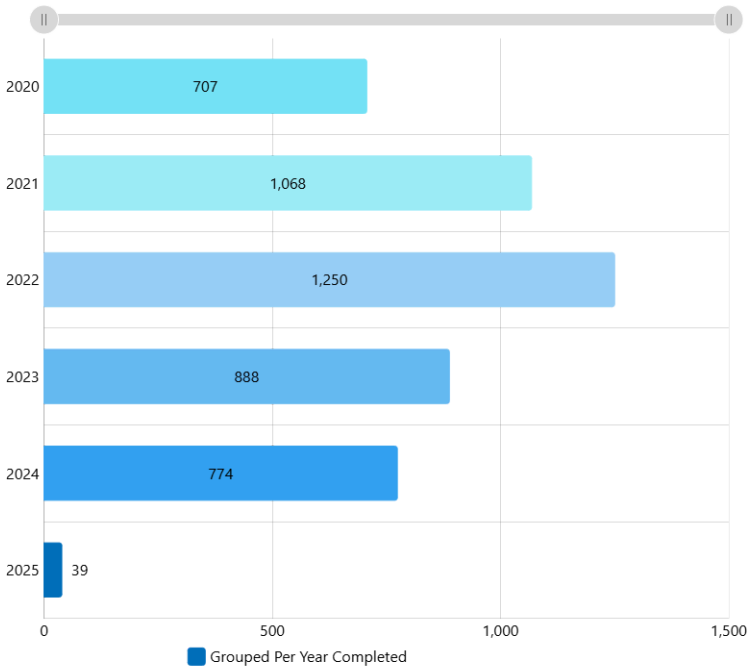

Printed: Feb 3, 2025 8:32 am

**WOs Created**  
Jan 1, 2025 to Jan 31, 2025

**118**

↗ 24%

**Completed Within 7 Days**  
Jan 1, 2025 to Jan 31, 2025

**69%**

↗ 58%

**Corrective WOs Created**  
Rolling Week

**33**

↗ 200%

**Corrective WOs Completed**  
Rolling Week

**18**

**Completed WOs Per Day**  
Jan 1, 2025 to Jan 31, 2025

**WOs Completed Per Month**  
All Time

**WOs Completed Grouped Per Year**  
All Time

**WOs Completed Grouped Per Month**  
Jan 1, 2024 to Jan 31, 2025

### WOs Completed Per Category

Jan 1, 2025 to Jan 31, 2025

### WOs Completed Per Location

Jan 1, 2025 to Jan 31, 2025