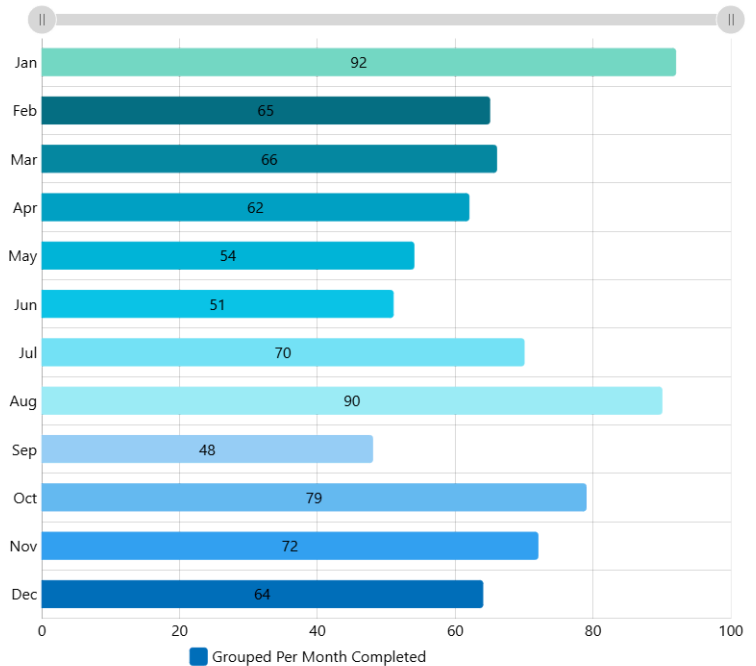

**33**

↗ 200%

**Corrective WOs Completed**  
Rolling Week

**18**

**Completed WOs Per Day**  
Jan 1, 2025 to Jan 31, 2025

**WOs Completed Per Month**  
All Time

**WOs Completed Grouped Per Year**  
All Time

**WOs Completed Grouped Per Month**  
Jan 1, 2024 to Jan 31, 2025

### WOs Completed Per Category

Jan 1, 2025 to Jan 31, 2025

### WOs Completed Per Location

Jan 1, 2025 to Jan 31, 2025