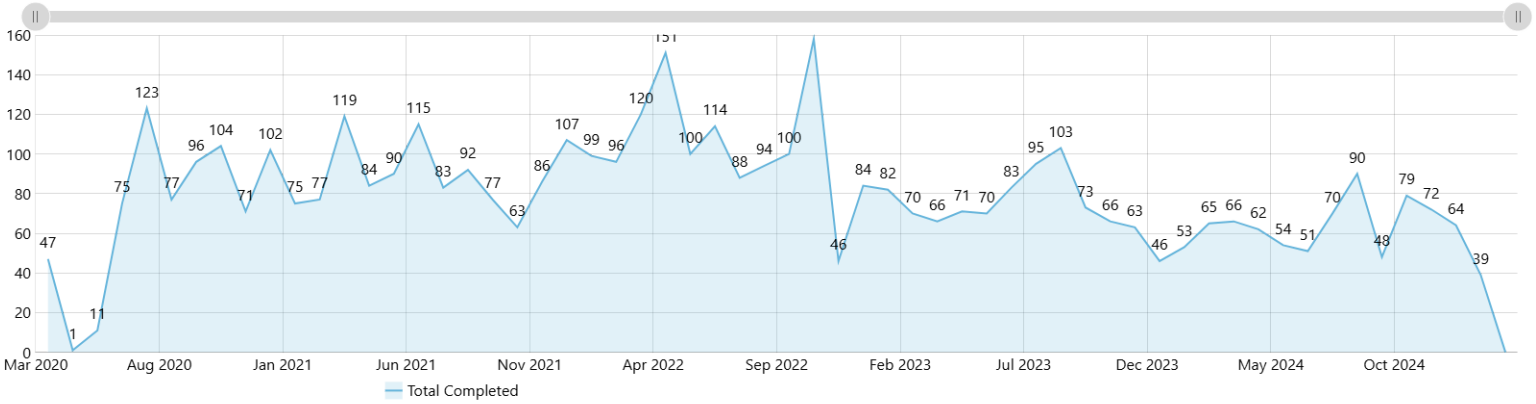

**33**

↗ 200%

**Corrective WOs Completed**  
Rolling Week

**18**

**Completed WOs Per Day**  
Jan 1, 2025 to Jan 31, 2025

**WOs Completed Per Month**  
All Time

**WOs Completed Grouped Per Year**  
All Time

**WOs Completed Grouped Per Month**  
Jan 1, 2024 to Jan 31, 2025

### WOs Completed Per Category

Jan 1, 2025 to Jan 31, 2025

### WOs Completed Per Location

Jan 1, 2025 to Jan 31, 2025