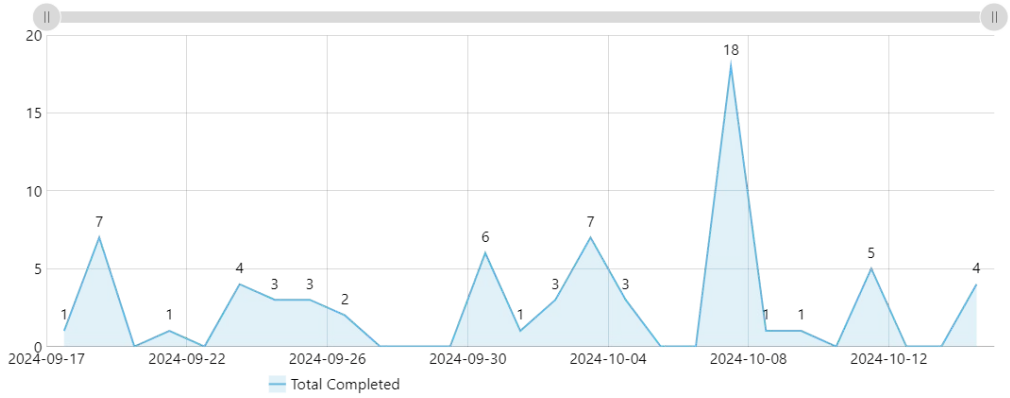

WOs Created
Sep 17, 2024 to Oct 14, 2024

95

↓ -7%

Completed Within 7 Days
Sep 17, 2024 to Oct 14, 2024

63%

↓ -19%

Corrective WOs Created
Rolling Week

22

↓ -37%

Corrective WOs Completed
Rolling Week

10

↓ -70%

Completed WOs Per Day
Sep 17, 2024 to Oct 14, 2024

WOs Completed Per Month
All Time

WOs Completed Grouped Per Year
All Time

WOs Completed Grouped Per Month
Oct 14, 2023 to Oct 14, 2024

WOs Completed Per Category

Sep 17, 2024 to Oct 14, 2024

WOs Completed Per Location

Sep 17, 2024 to Oct 14, 2024