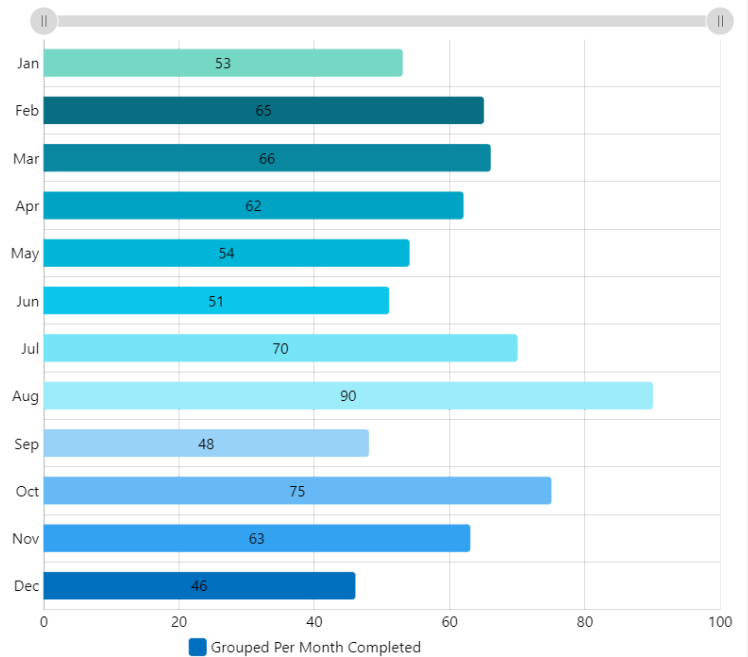

↓ -37%

Corrective WOs Completed
Rolling Week

10

↓ -70%

Completed WOs Per Day
Sep 17, 2024 to Oct 14, 2024

WOs Completed Per Month
All Time

WOs Completed Grouped Per Year
All Time

WOs Completed Grouped Per Month
Oct 14, 2023 to Oct 14, 2024

WOs Completed Per Category

Sep 17, 2024 to Oct 14, 2024

WOs Completed Per Location

Sep 17, 2024 to Oct 14, 2024