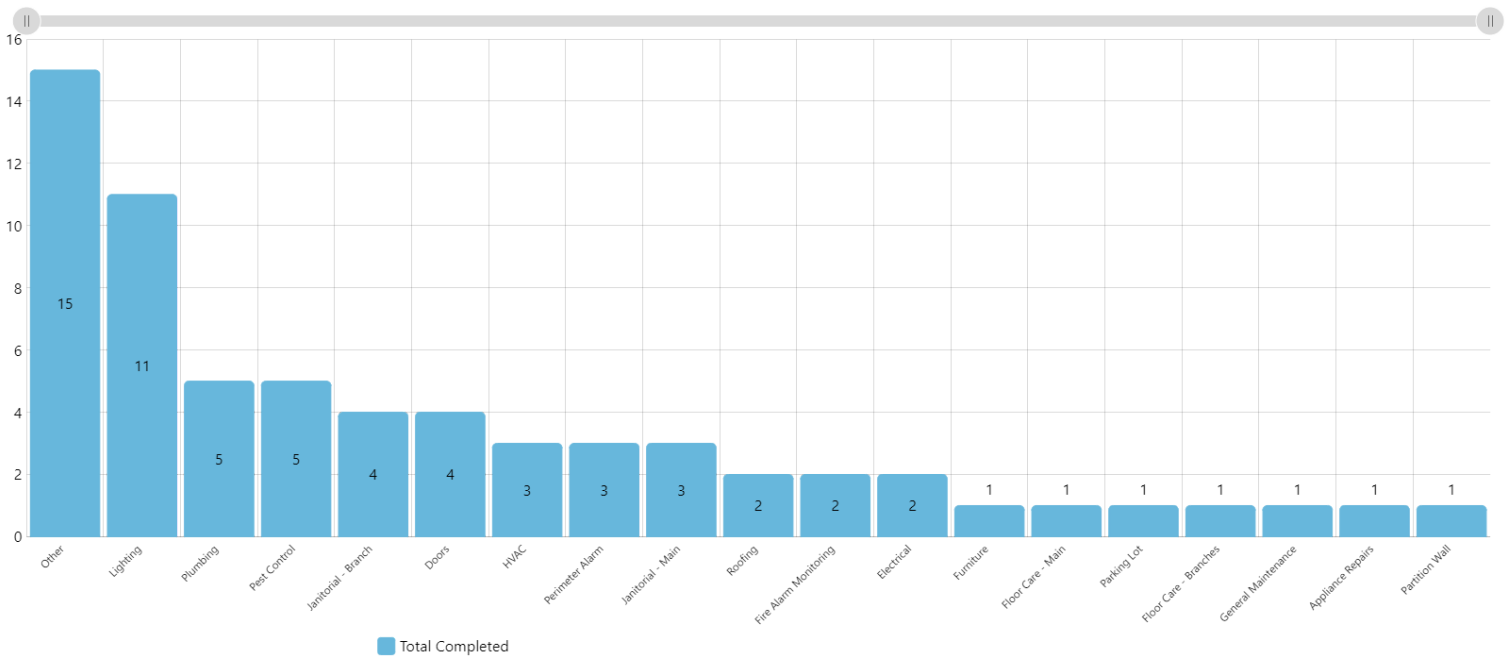

WOs Created
Sep 17, 2024 to Oct 14, 2024

95

↓ -7%

Completed Within 7 Days
Sep 17, 2024 to Oct 14, 2024

63%

↓ -19%

Corrective WOs Created
Rolling Week

22

↓ -37%

Corrective WOs Completed
Rolling Week

10

↓ -70%

Completed WOs Per Day
Sep 17, 2024 to Oct 14, 2024

WOs Completed Per Month
All Time

WOs Completed Grouped Per Year
All Time

WOs Completed Grouped Per Month
Oct 14, 2023 to Oct 14, 2024

WOs Completed Per Category

Sep 17, 2024 to Oct 14, 2024

WOs Completed Per Location

Sep 17, 2024 to Oct 14, 2024