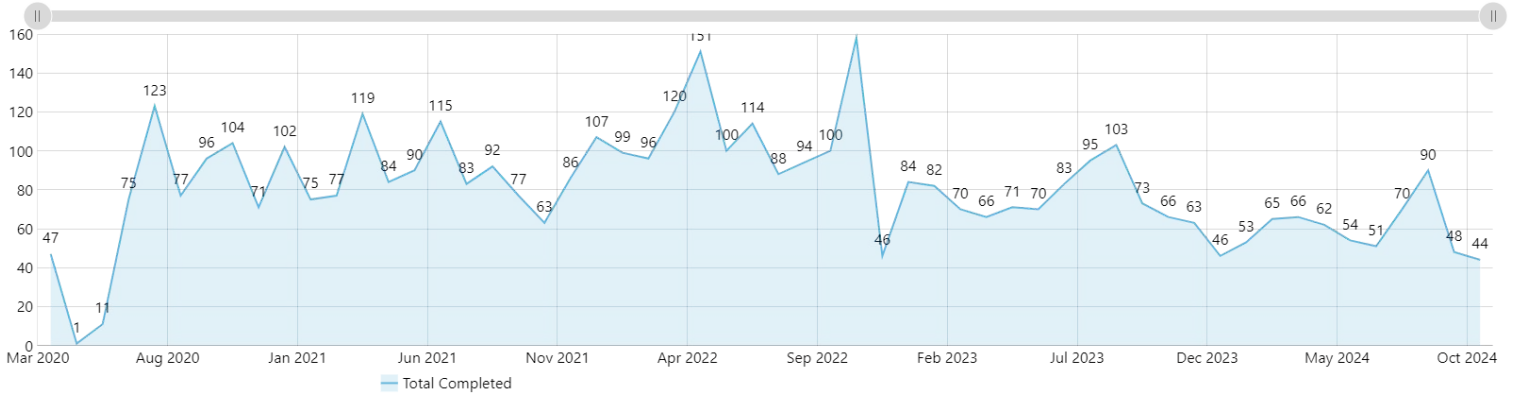

WOs Created
Sep 17, 2024 to Oct 14, 2024

95

↓ -7%

Completed Within 7 Days
Sep 17, 2024 to Oct 14, 2024

63%

↓ -19%

Corrective WOs Created
Rolling Week

22

↓ -37%

Corrective WOs Completed
Rolling Week

10

↓ -70%

Completed WOs Per Day
Sep 17, 2024 to Oct 14, 2024

WOs Completed Per Month
All Time

WOs Completed Grouped Per Year
All Time

WOs Completed Grouped Per Month
Oct 14, 2023 to Oct 14, 2024

WOs Completed Per Category

Sep 17, 2024 to Oct 14, 2024

WOs Completed Per Location

Sep 17, 2024 to Oct 14, 2024