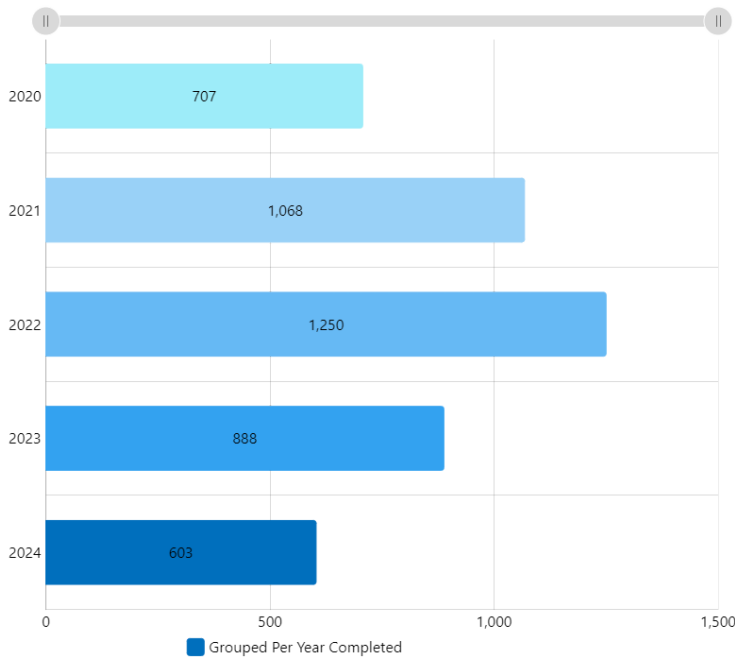

↓ -37%

Corrective WOs Completed
Rolling Week

10

↓ -70%

Completed WOs Per Day
Sep 17, 2024 to Oct 14, 2024

WOs Completed Per Month
All Time

WOs Completed Grouped Per Year
All Time

WOs Completed Grouped Per Month
Oct 14, 2023 to Oct 14, 2024

WOs Completed Per Category

Sep 17, 2024 to Oct 14, 2024

WOs Completed Per Location

Sep 17, 2024 to Oct 14, 2024