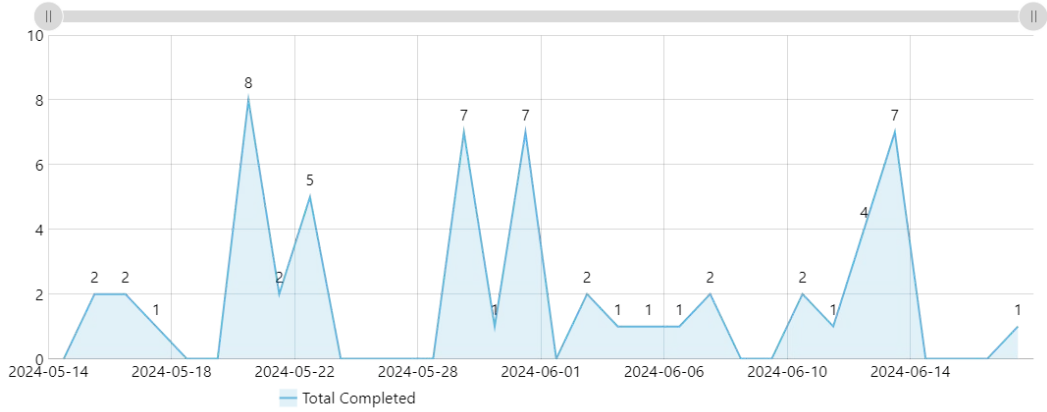

Printed: Jun 20, 2024 7:11 am

WOs Created
May 14, 2024 to Jun 17, 2024

123

↗ 21%

Completed Within 7 Days
May 14, 2024 to Jun 17, 2024

74%

↘ -1%

Corrective WOs Created
Rolling Week

22

↘ -31%

Corrective WOs Completed
Rolling Week

4

↘ -69%

Completed WOs Per Day
May 14, 2024 to Jun 17, 2024

WOs Completed Per Month
All Time

WOs Completed Grouped Per Year
All Time

WOs Completed Grouped Per Month
All Time

WOs Completed Per Category

May 14, 2024 to Jun 17, 2024

WOs Completed Per Location

May 14, 2024 to Jun 17, 2024