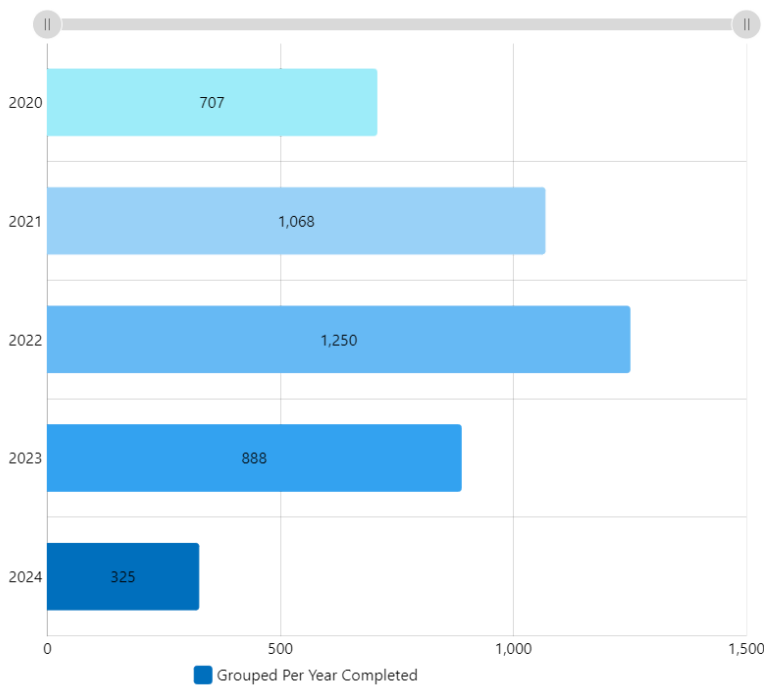

Printed: Jun 20, 2024 7:11 am

WOs Created
May 14, 2024 to Jun 17, 2024

123

↗ 21%

Completed Within 7 Days
May 14, 2024 to Jun 17, 2024

74%

↘ -1%

Corrective WOs Created
Rolling Week

22

↘ -31%

Corrective WOs Completed
Rolling Week

4

↘ -69%

Completed WOs Per Day
May 14, 2024 to Jun 17, 2024

WOs Completed Per Month
All Time

WOs Completed Grouped Per Year
All Time

WOs Completed Grouped Per Month
All Time

WOs Completed Per Category

May 14, 2024 to Jun 17, 2024

WOs Completed Per Location

May 14, 2024 to Jun 17, 2024