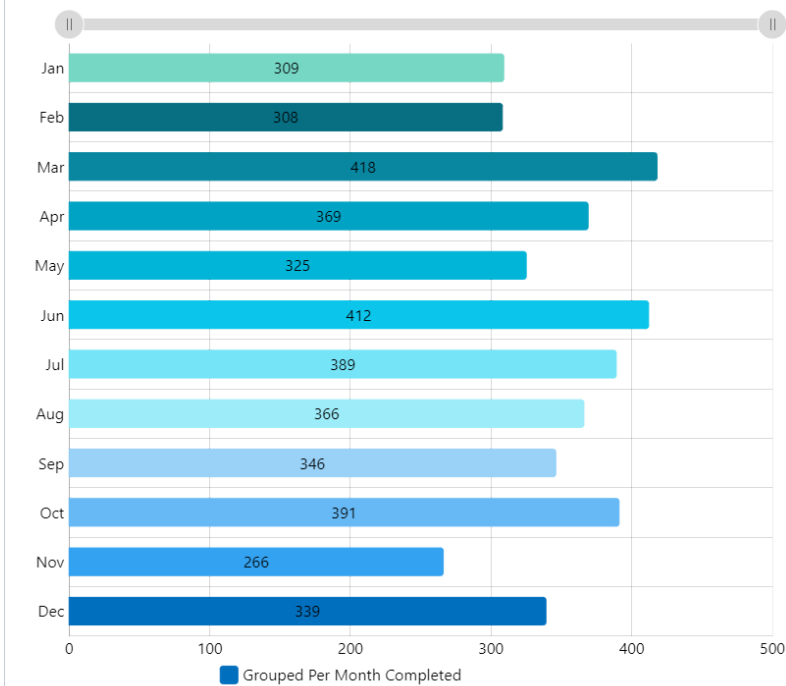

22

↘ -31%

Corrective WOs Completed
Rolling Week

4

↘ -69%

Completed WOs Per Day
May 14, 2024 to Jun 17, 2024

WOs Completed Per Month
All Time

WOs Completed Grouped Per Year
All Time

WOs Completed Grouped Per Month
All Time

WOs Completed Per Category

May 14, 2024 to Jun 17, 2024

WOs Completed Per Location

May 14, 2024 to Jun 17, 2024