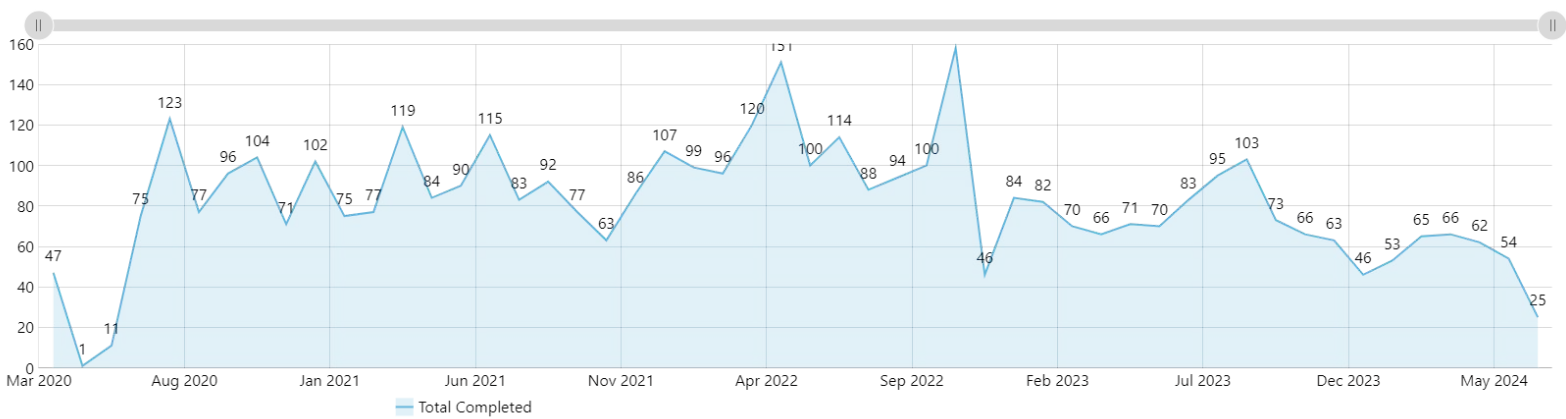

Printed: Jun 20, 2024 7:11 am

WOs Created
May 14, 2024 to Jun 17, 2024

123

↗ 21%

Completed Within 7 Days
May 14, 2024 to Jun 17, 2024

74%

↘ -1%

Corrective WOs Created
Rolling Week

22

↘ -31%

Corrective WOs Completed
Rolling Week

4

↘ -69%

Completed WOs Per Day
May 14, 2024 to Jun 17, 2024

WOs Completed Per Month
All Time

WOs Completed Grouped Per Year
All Time

WOs Completed Grouped Per Month
All Time

WOs Completed Per Category

May 14, 2024 to Jun 17, 2024

WOs Completed Per Location

May 14, 2024 to Jun 17, 2024