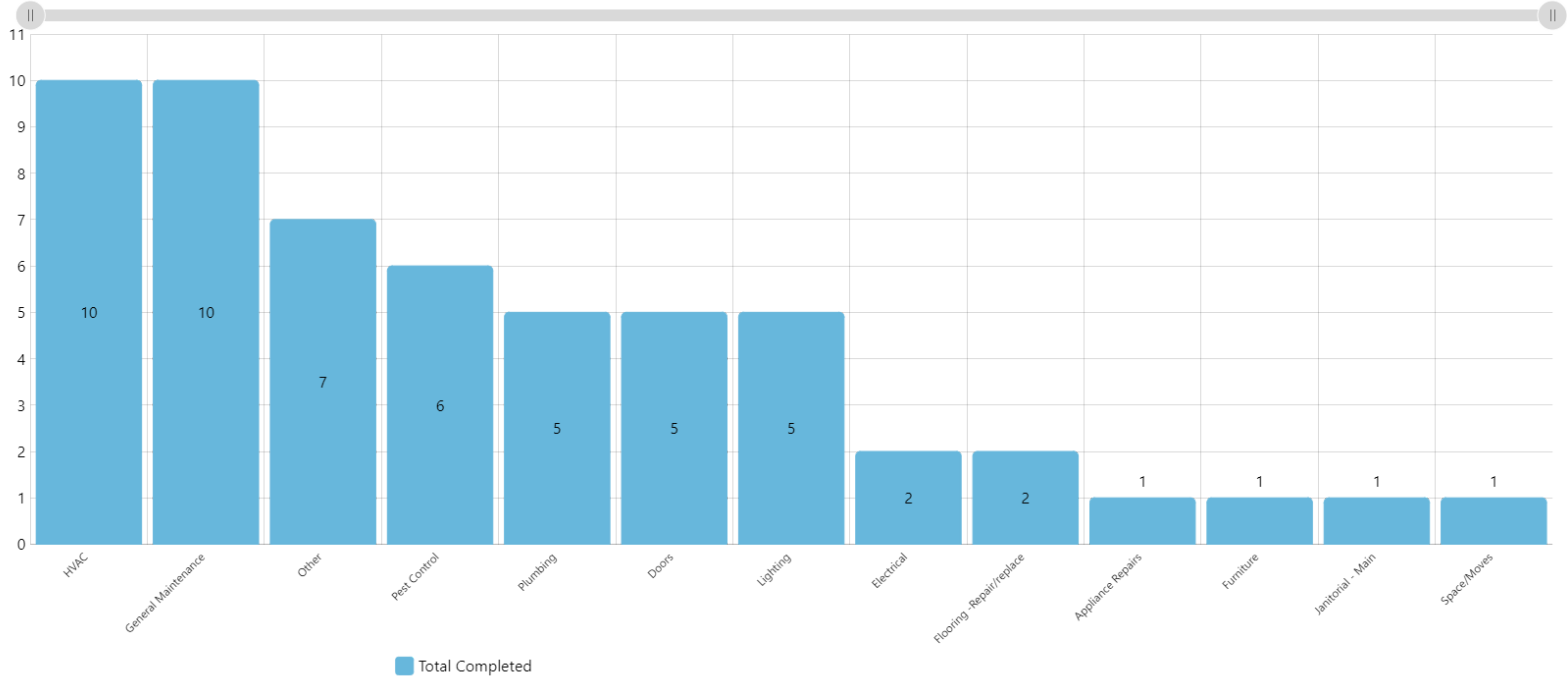

Printed: Jun 20, 2024 7:11 am

WOs Created
May 14, 2024 to Jun 17, 2024

123

↗ 21%

Completed Within 7 Days
May 14, 2024 to Jun 17, 2024

74%

↘ -1%

Corrective WOs Created
Rolling Week

22

↘ -31%

Corrective WOs Completed
Rolling Week

4

↘ -69%

Completed WOs Per Day
May 14, 2024 to Jun 17, 2024

WOs Completed Per Month
All Time

WOs Completed Grouped Per Year
All Time

WOs Completed Grouped Per Month
All Time

WOs Completed Per Category

May 14, 2024 to Jun 17, 2024

WOs Completed Per Location

May 14, 2024 to Jun 17, 2024