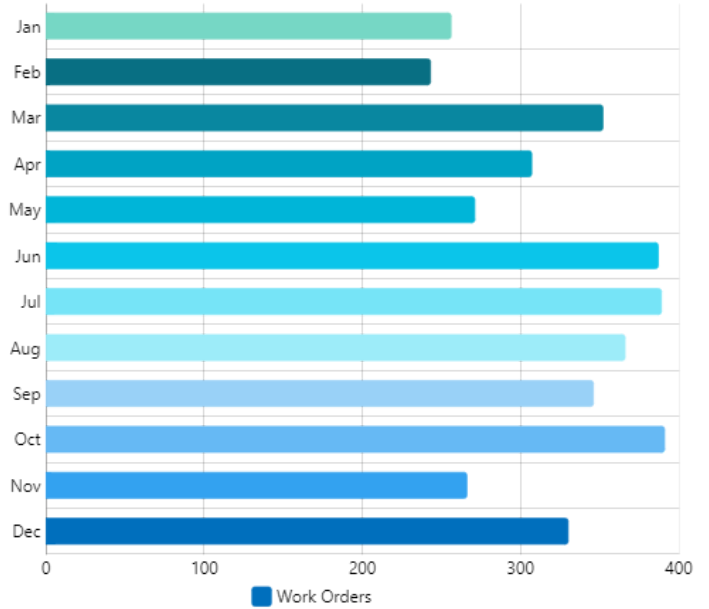

↘ -72%

Completed WOs Per Day

Nov 14, 2023 to Dec 18, 2023

WOs Completed Per Month

All Time

WOs Completed Grouped Per Year

All Time

WOs Completed Grouped Per Month

All Time

WOs Completed Per Category

Nov 14, 2023 to Dec 18, 2023

WOs Completed Per Location

Nov 14, 2023 to Dec 19, 2023