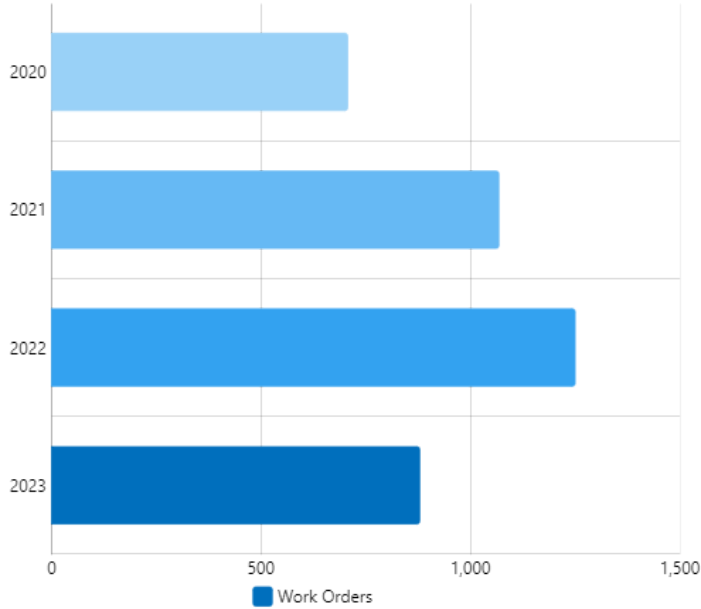

100%

Corrective WOs Created

Rolling Week

13

↘ -41%

Corrective WOs...

Rolling Week

5

↘ -72%

Completed WOs Per Day

Nov 14, 2023 to Dec 18, 2023

WOs Completed Per Month

All Time

WOs Completed Grouped Per Year

All Time

WOs Completed Grouped Per Month

All Time

WOs Completed Per Category

Nov 14, 2023 to Dec 18, 2023

WOs Completed Per Location

Nov 14, 2023 to Dec 19, 2023