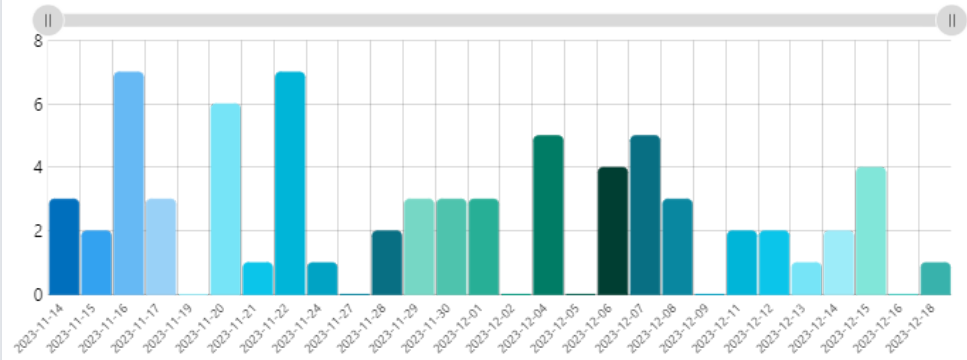

100%

Corrective WOs Created

Rolling Week

13

↘ -41%

Corrective WOs...

Rolling Week

5

↘ -72%

Completed WOs Per Day

Nov 14, 2023 to Dec 18, 2023

WOs Completed Per Month

All Time

WOs Completed Grouped Per Year

All Time

WOs Completed Grouped Per Month