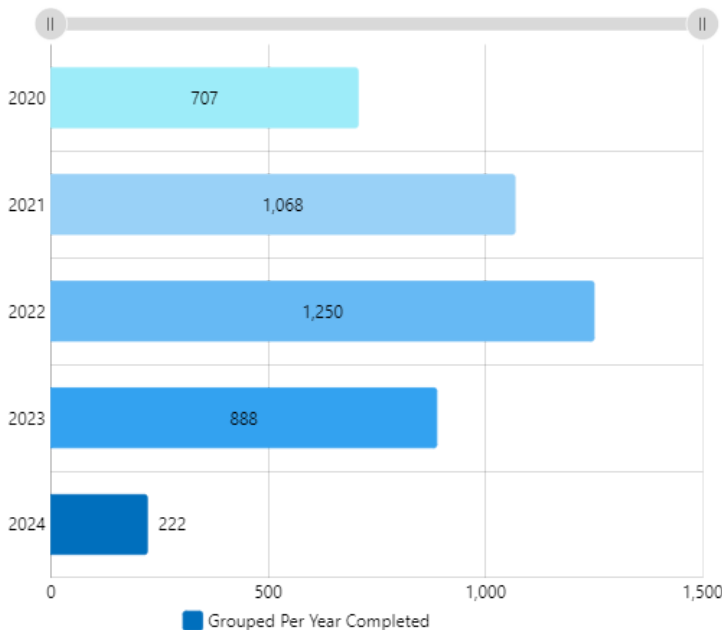

Corrective WOs...

Rolling Week

8

↓ -58%

WOs Completed Per Month

All Time

WOs Completed Grouped Per Year

All Time

WOs Completed Grouped Per Month

All Time

WOs Completed Per Category

📅 Mar 19, 2024 to Apr 15, 2024

WOs Completed Per Location

📅 Mar 19, 2024 to Apr 15, 2024