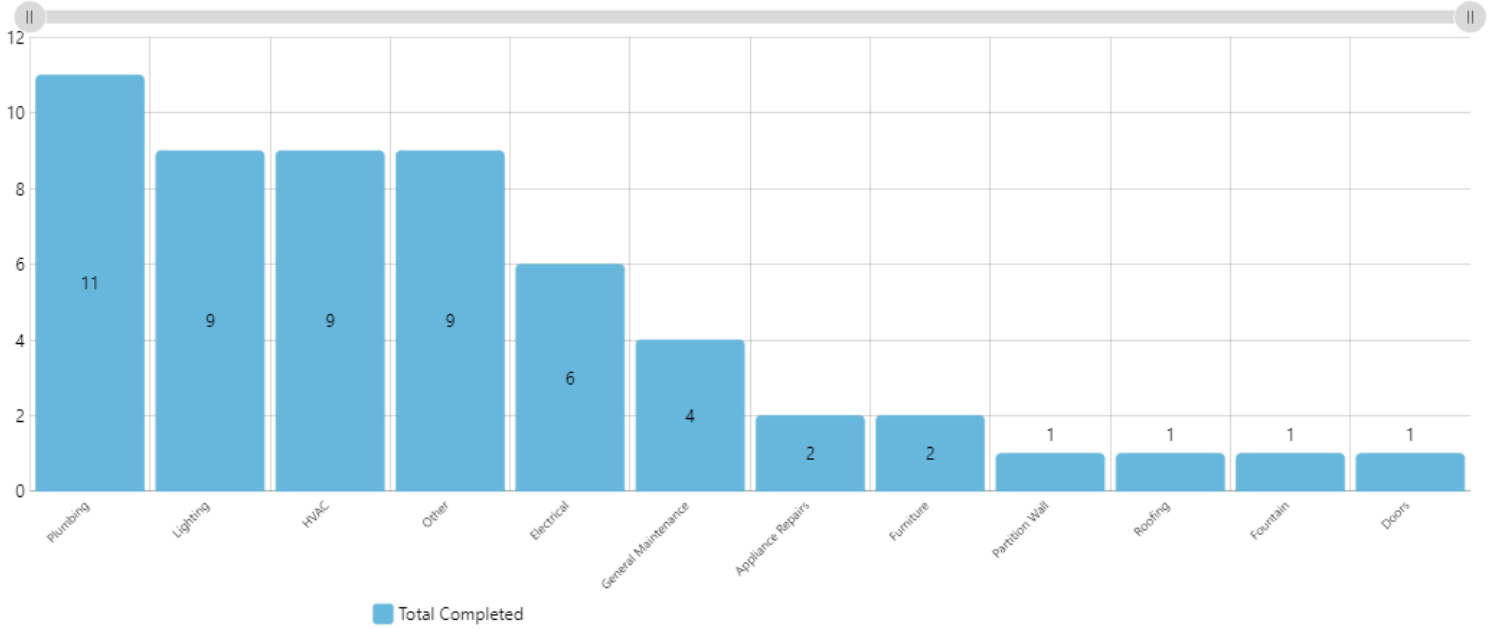

Corrective WOs...

Rolling Week

8

↓ -58%

WOs Completed Per Month

All Time

WOs Completed Grouped Per Year

All Time

WOs Completed Grouped Per Month

All Time

WOs Completed Per Category

📅 Mar 19, 2024 to Apr 15, 2024

WOs Completed Per Location

📅 Mar 19, 2024 to Apr 15, 2024