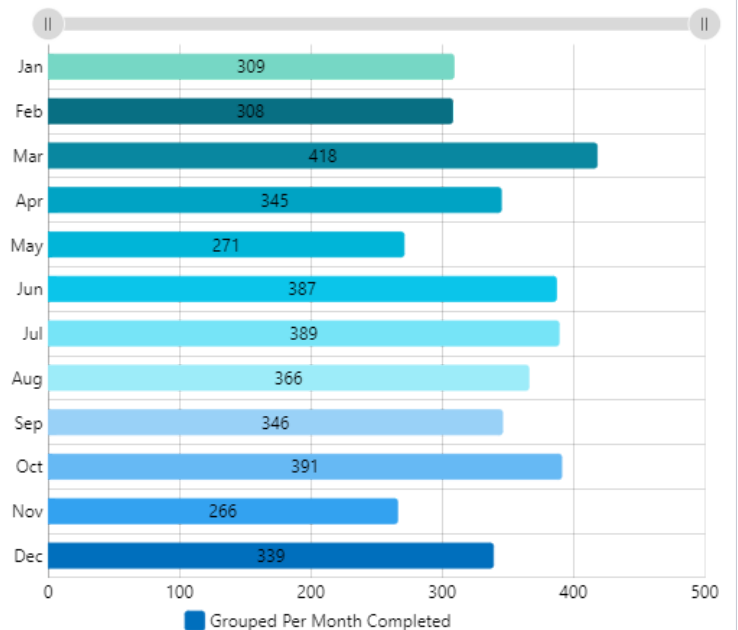

Corrective WOs...

Rolling Week

8

↓ -58%

WOs Completed Per Month

All Time

WOs Completed Grouped Per Year

All Time

WOs Completed Grouped Per Month

All Time

WOs Completed Per Category

📅 Mar 19, 2024 to Apr 15, 2024

WOs Completed Per Location

📅 Mar 19, 2024 to Apr 15, 2024