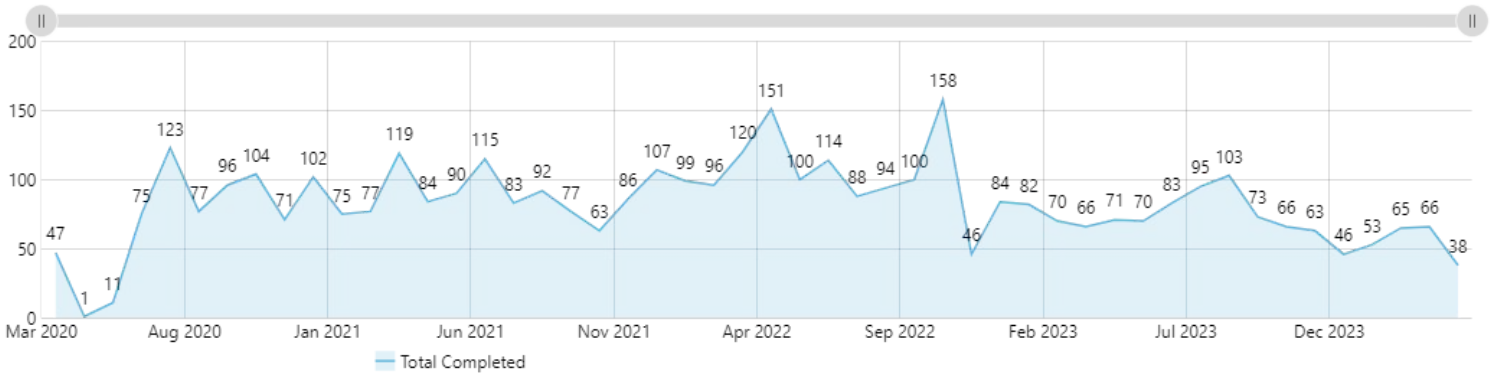

70%

↓ -8%

Completed WOs Per Day

Mar 19, 2024 to Apr 15, 2024

Corrective WOs Created

Rolling Week

21

↓ -32%

Corrective WOs...

Rolling Week

8

↓ -58%

WOs Completed Per Month

All Time

WOs Completed Grouped Per Year

All Time

WOs Completed Grouped Per Month

All Time

WOs Completed Per Category

📅 Mar 19, 2024 to Apr 15, 2024

WOs Completed Per Location

📅 Mar 19, 2024 to Apr 15, 2024