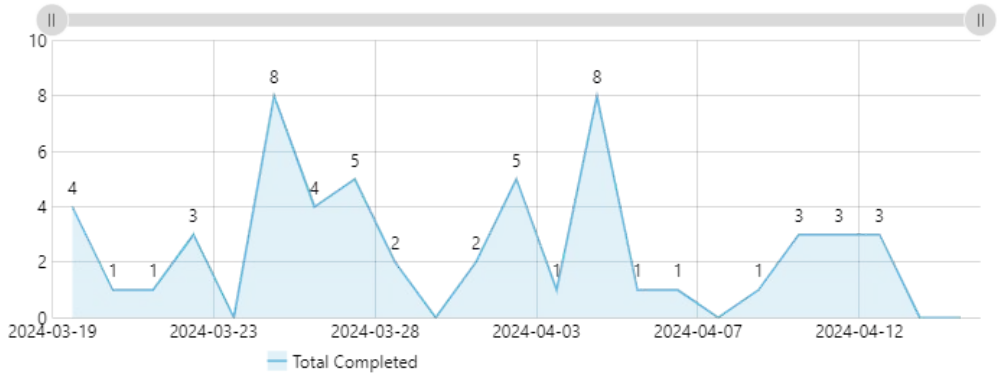

Dashboard: March 19, 2024 - April 15, 2024

Printed: Apr 16, 2024 11:01 am

WOs Created

Mar 19, 2024 to Apr 15, 2024

76

↓ -30%

Completed Within 7 Days

Mar 19, 2024 to Apr 15, 2024

70%

↓ -8%

Completed WOs Per Day

Mar 19, 2024 to Apr 15, 2024

Corrective WOs Created

Rolling Week

21

↓ -32%

WOs Completed Grouped Per Month

All Time

WOs Completed Per Category

📅 Mar 19, 2024 to Apr 15, 2024

WOs Completed Per Location

📅 Mar 19, 2024 to Apr 15, 2024