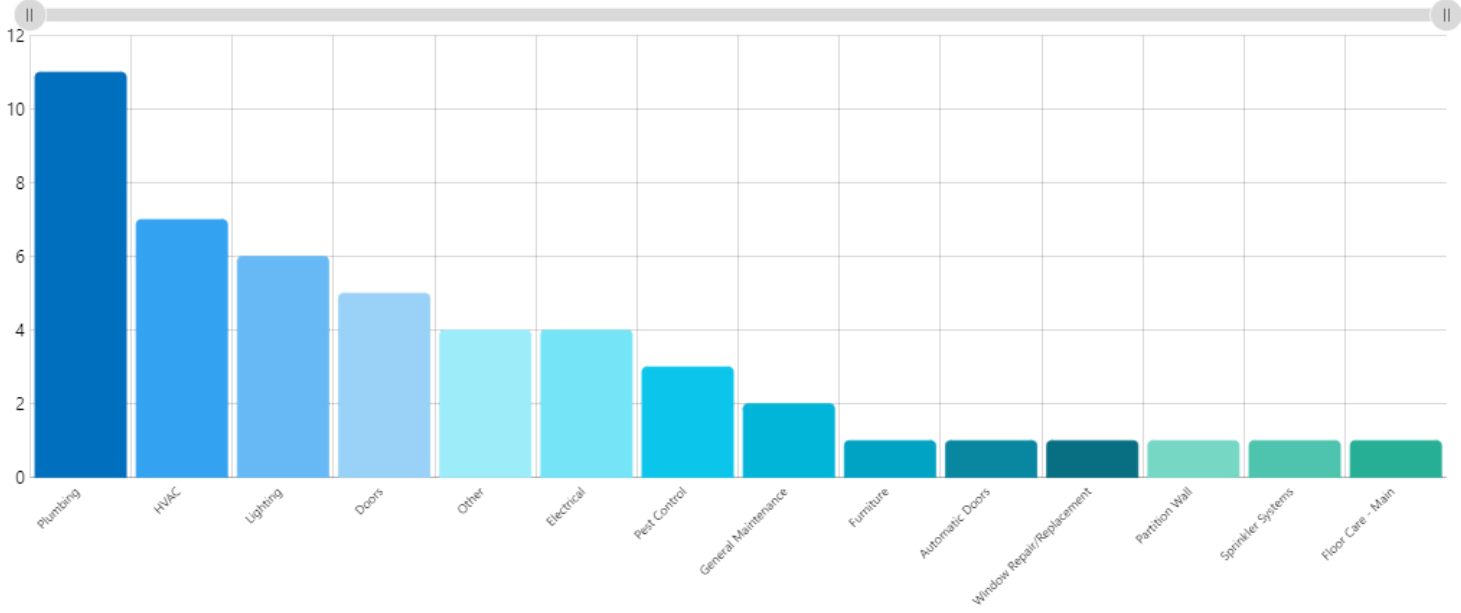

Corrective WOs...

Rolling Week

7

↘ -42%

WOs Completed Per Month

All Time

WOs Completed Grouped Per Year

All Time

WOs Completed Grouped Per Month

All Time

WOs Completed Per Category

Jan 16, 2024 to Feb 12, 2024

WOs Completed Per Location

Jan 16, 2024 to Feb 12, 2024