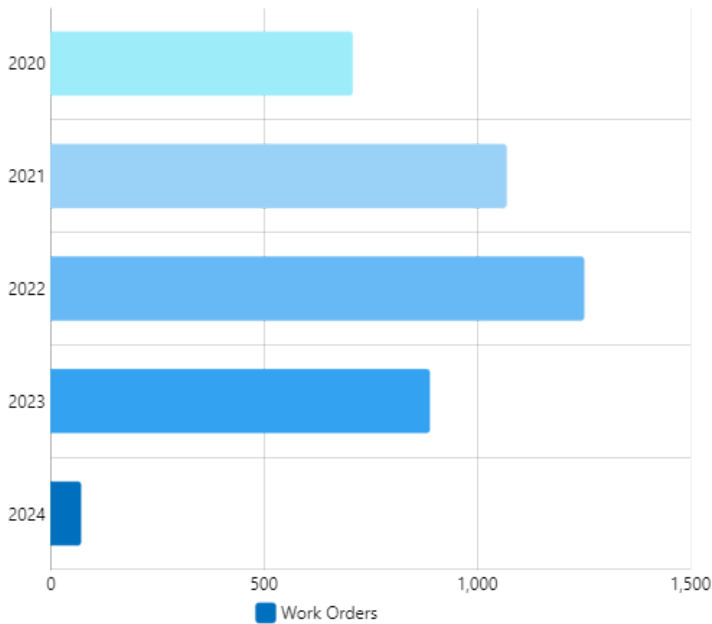

98%

↘ -2%

Completed WOs Per Day

Jan 16, 2024 to Feb 12, 2024

Corrective WOs Created

Rolling Week

18

↘ -22%

Corrective WOs...

Rolling Week

7

↘ -42%

WOs Completed Per Month

All Time

WOs Completed Grouped Per Year

All Time

WOs Completed Grouped Per Month

All Time

WOs Completed Per Category

Jan 16, 2024 to Feb 12, 2024

WOs Completed Per Location

Jan 16, 2024 to Feb 12, 2024