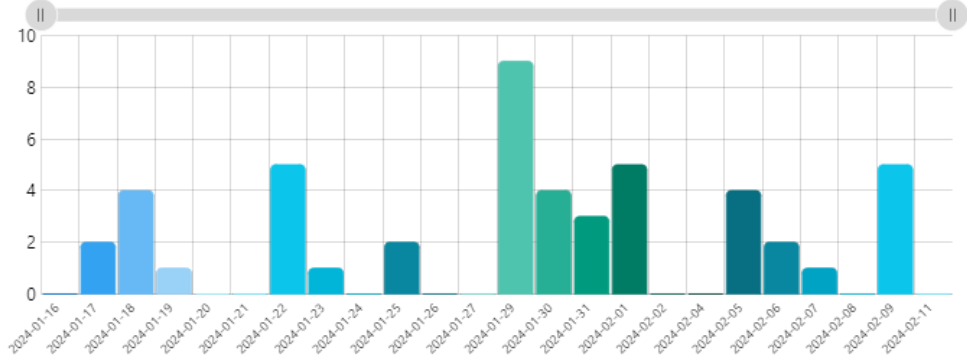

Dashboard: January 16, 2024 -February 12, 2024

Printed: Feb 8, 2024 10:18 am

WOs Created

Jan 16, 2024 to Feb 12, 2024

84

↗ 71%

Completed Within 7...

Jan 16, 2024 to Feb 12, 2024

98%

↘ -2%

Completed WOs Per Day

Jan 16, 2024 to Feb 12, 2024

Corrective WOs Created

Rolling Week

18

↘ -22%

WOs Completed Grouped Per Month

All Time

WOs Completed Per Category

Jan 16, 2024 to Feb 12, 2024

WOs Completed Per Location

Jan 16, 2024 to Feb 12, 2024