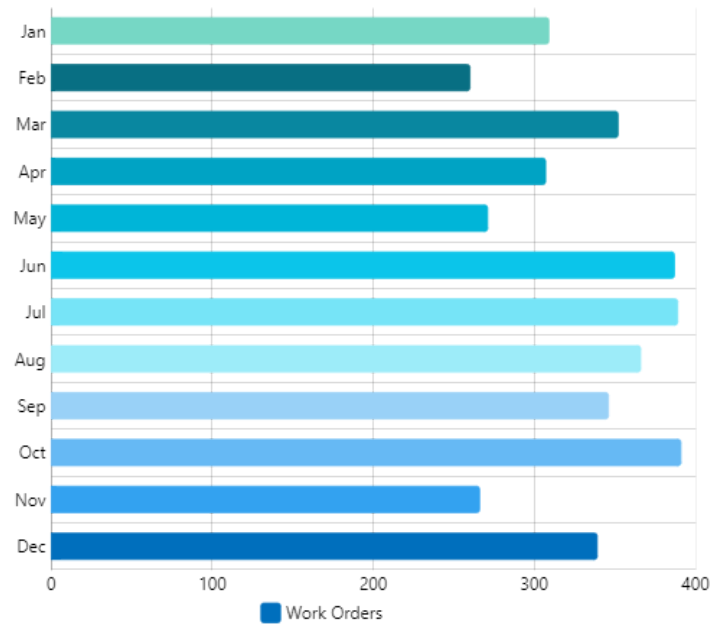

Corrective WOs...

Rolling Week

7

↘ -42%

WOs Completed Per Month

All Time

WOs Completed Grouped Per Year

All Time

WOs Completed Grouped Per Month

All Time

WOs Completed Per Category

Jan 16, 2024 to Feb 12, 2024

WOs Completed Per Location

Jan 16, 2024 to Feb 12, 2024