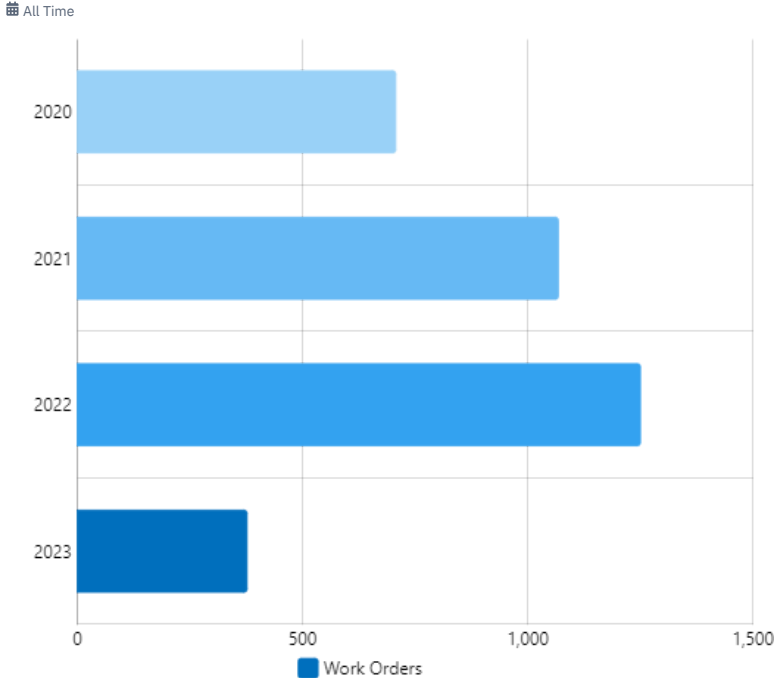

↓ -22%

**Corrective WOs...**  
Rolling Week

6

↓ -54%

**Completed WOs Per Day**  
May 15, 2023 to Jun 12, 2023

**WOs Completed Per Month**  
All Time

**WOs Completed Grouped Per Year**  
All Time

**WOs Completed Grouped Per Month**  
All Time

### WOs Completed Per Category

May 16, 2023 to Jun 12, 2023