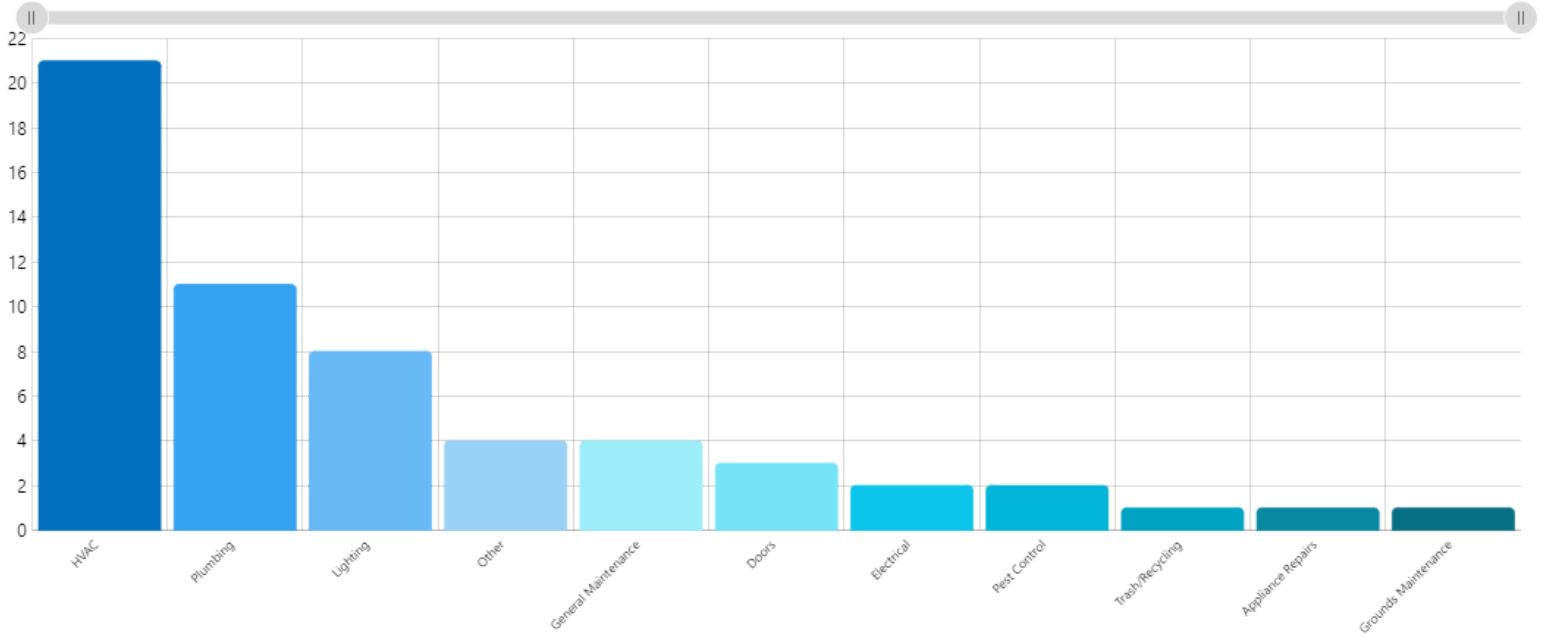

↓ -22%

**Corrective WOs...**  
Rolling Week

6

↓ -54%

**Completed WOs Per Day**  
May 15, 2023 to Jun 12, 2023

**WOs Completed Per Month**  
All Time

**WOs Completed Grouped Per Year**  
All Time

**WOs Completed Grouped Per Month**  
All Time

### WOs Completed Per Category

May 16, 2023 to Jun 12, 2023

### WOs Completed Per Location

May 16, 2023 to Jun 12, 2023