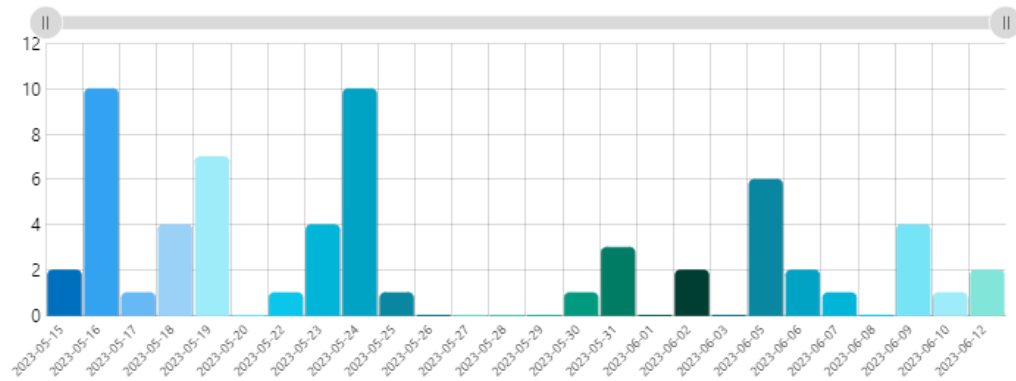

**WOs Created**  
May 16, 2023 to Jun 12, 2023

75

↓ -22%

**Completed Within 7 Days**  
May 16, 2023 to Jun 12, 2023

100%

↑ 4%

**Corrective WOs Created**  
Rolling Week

18

↓ -22%

**Corrective WOs...**  
Rolling Week

6

↓ -54%

**Completed WOs Per Day**  
May 15, 2023 to Jun 12, 2023

**WOs Completed Per Month**  
All Time

**WOs Completed Grouped Per Year**  
All Time

**WOs Completed Grouped Per Month**  
All Time

### WOs Completed Per Category

May 16, 2023 to Jun 12, 2023