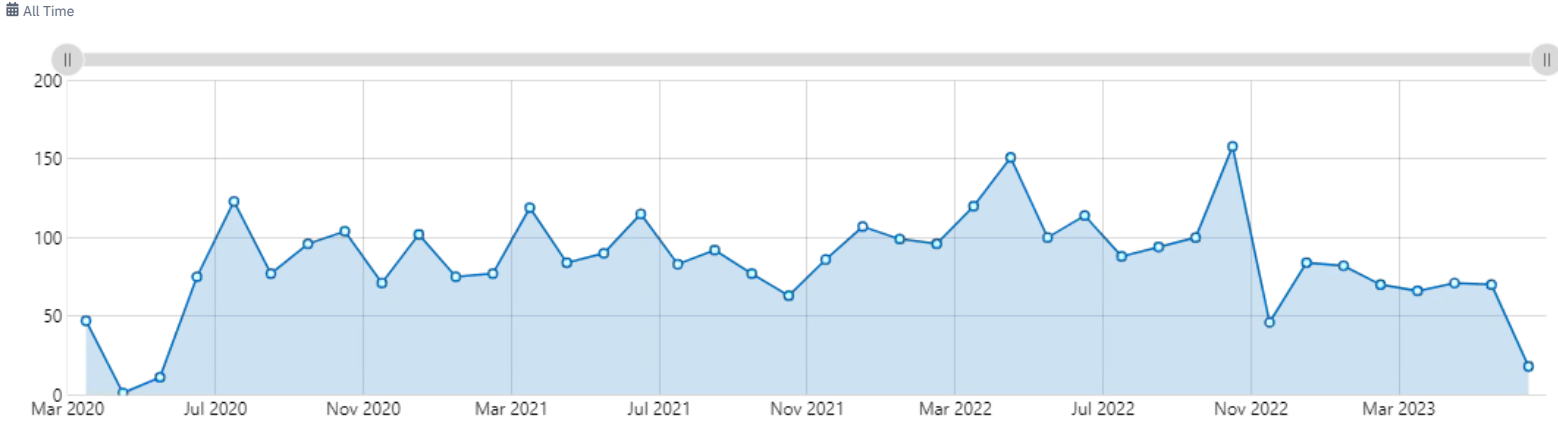

**WOs Created**  
May 16, 2023 to Jun 12, 2023

75

↓ -22%

**Completed Within 7 Days**  
May 16, 2023 to Jun 12, 2023

100%

↑ 4%

**Corrective WOs Created**  
Rolling Week

18

↓ -22%

**Corrective WOs...**  
Rolling Week

6

↓ -54%

**Completed WOs Per Day**  
May 15, 2023 to Jun 12, 2023

**WOs Completed Per Month**  
All Time

**WOs Completed Grouped Per Year**  
All Time

**WOs Completed Grouped Per Month**  
All Time

### WOs Completed Per Category

May 16, 2023 to Jun 12, 2023

### WOs Completed Per Location

May 16, 2023 to Jun 12, 2023