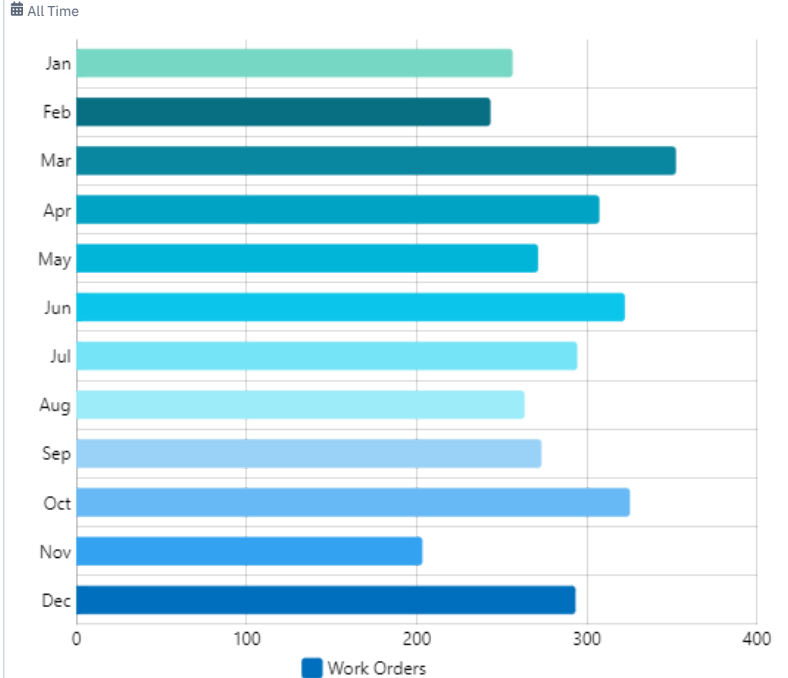

↓ -22%

**Corrective WOs...**  
Rolling Week

6

↓ -54%

**Completed WOs Per Day**  
May 15, 2023 to Jun 12, 2023

**WOs Completed Per Month**  
All Time

**WOs Completed Grouped Per Year**  
All Time

**WOs Completed Grouped Per Month**  
All Time

### WOs Completed Per Category

May 16, 2023 to Jun 12, 2023