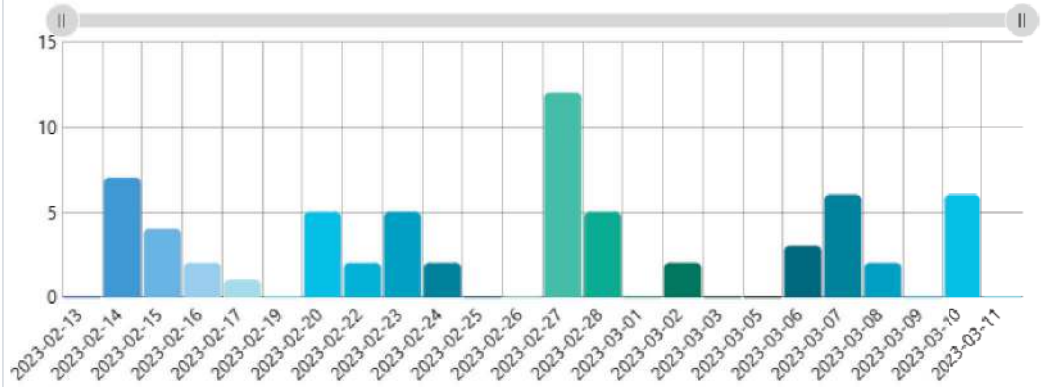

Printed: Mar 15, 2023 8:57 am

**WOs Created**  
Feb 13, 2023 to Mar 12, 2023

**70**

↘ -38%

**Completed Within 7 Days**  
Feb 13, 2023 to Mar 12, 2023

**100%**

**Corrective WOs Created**  
Rolling Week

**20**

↘ -26%

**Corrective WOs...**  
Rolling Week

**10**

↘ -44%

**Completed WOs Per Day**  
Feb 13, 2023 to Mar 12, 2023

**WOs Completed Per Month**  
All Time

**WOs Completed Grouped Per Year**  
All Time

**WOs Completed Grouped Per Month**  
All Time

### WOs Completed Per Category

Feb 13, 2023 to Mar 12, 2023