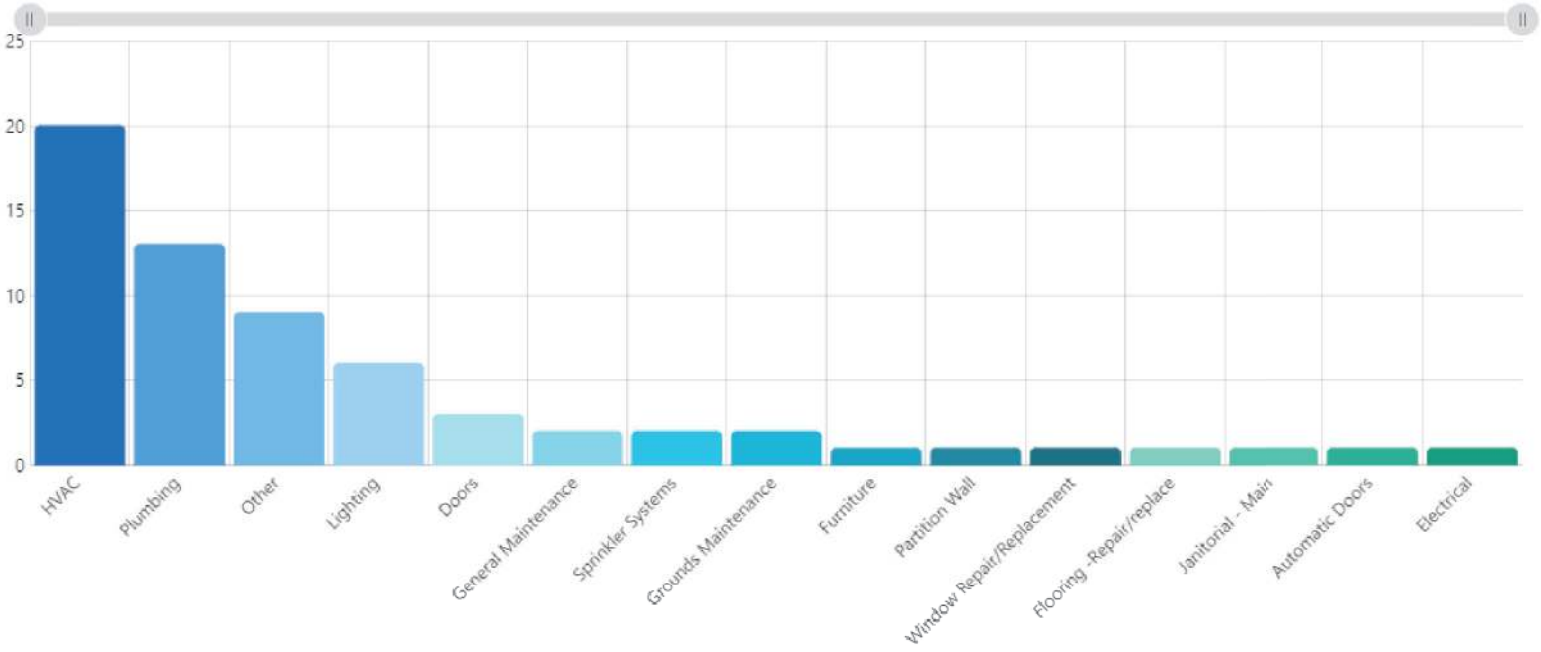

↘ -26%

**Corrective WOs...**  
Rolling Week

**10**

↘ -44%

**Completed WOs Per Day**  
Feb 13, 2023 to Mar 12, 2023

**WOs Completed Per Month**  
All Time

**WOs Completed Grouped Per Year**  
All Time

**WOs Completed Grouped Per Month**  
All Time

### WOs Completed Per Category

Feb 13, 2023 to Mar 12, 2023

### WOs Completed Per Location

Feb 13, 2023 to Mar 12, 2023