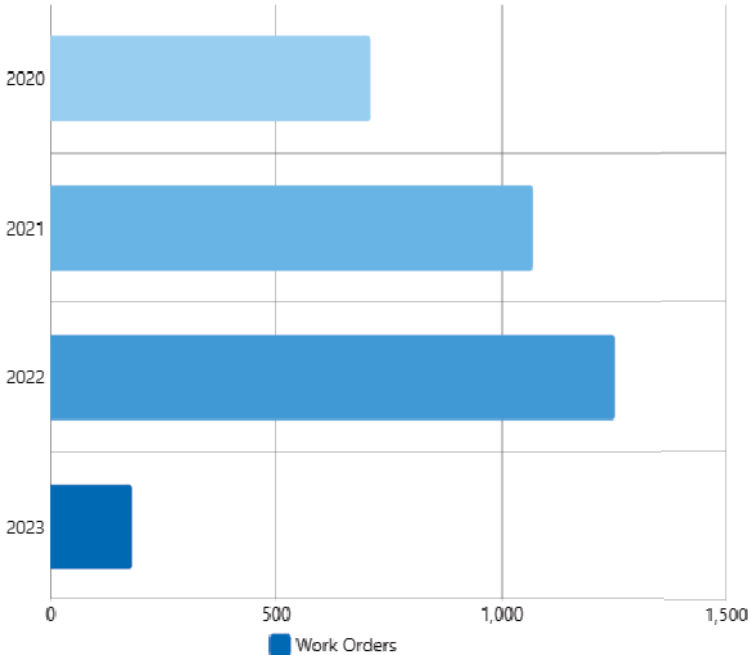

↘ -26%

**Corrective WOs...**  
Rolling Week

**10**

↘ -44%

**Completed WOs Per Day**  
Feb 13, 2023 to Mar 12, 2023

**WOs Completed Per Month**  
All Time

**WOs Completed Grouped Per Year**  
All Time

**WOs Completed Grouped Per Month**  
All Time

### WOs Completed Per Category

Feb 13, 2023 to Mar 12, 2023