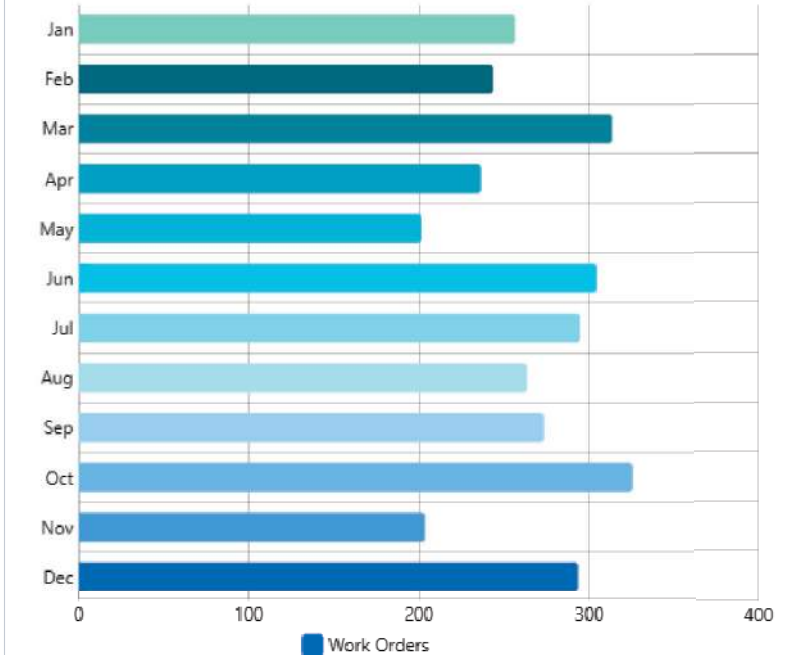

↘ -26%

**Corrective WOs...**  
Rolling Week

**10**

↘ -44%

**Completed WOs Per Day**  
Feb 13, 2023 to Mar 12, 2023

**WOs Completed Per Month**  
All Time

**WOs Completed Grouped Per Year**  
All Time

**WOs Completed Grouped Per Month**  
All Time

### WOs Completed Per Category

Feb 13, 2023 to Mar 12, 2023