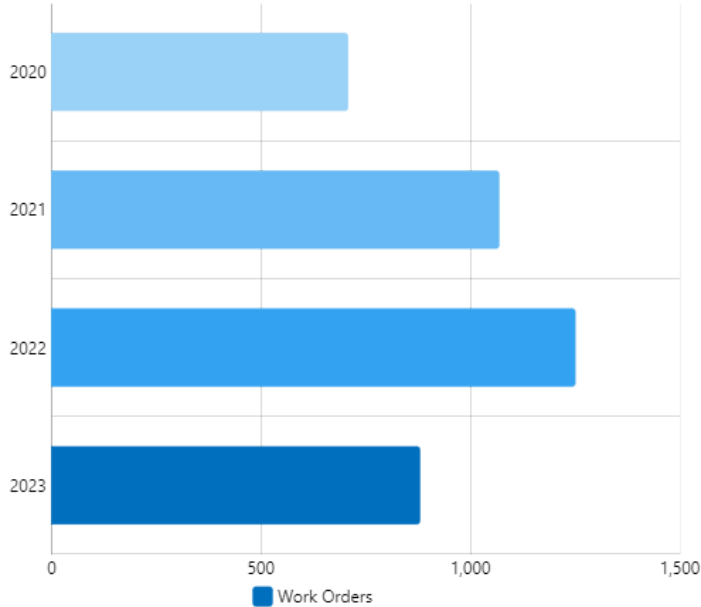

100%

Corrective WOs Created

Rolling Week

13

↘ -41%

Corrective WOs...

Rolling Week

5

↘ -72%

Completed WOs Per Day

Nov 14, 2023 to Dec 18, 2023

WOs Completed Per Month

All Time

WOs Completed Grouped Per Year

All Time

WOs Completed Grouped Per Month

All Time

WOs Completed Per Category

Nov 14, 2023 to Dec 18, 2023

WOs Completed Per Location

Nov 14, 2023 to Dec 19, 2023