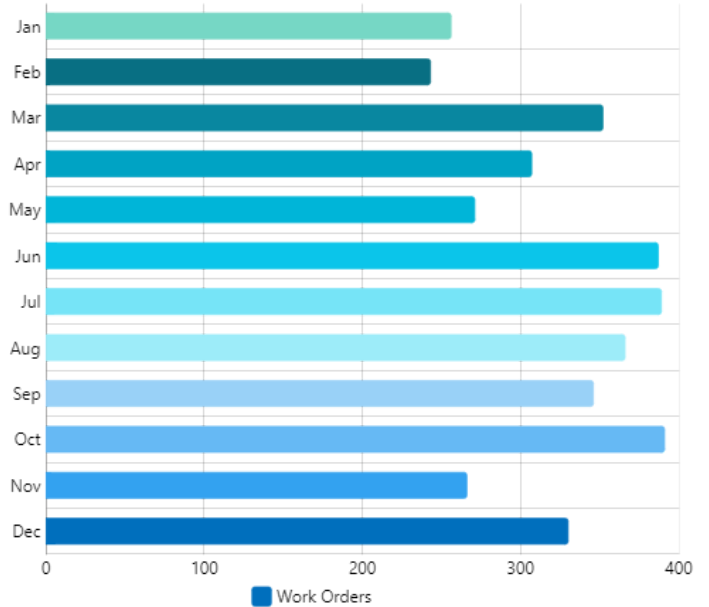

↘ -72%

Completed WOs Per Day

Nov 14, 2023 to Dec 18, 2023

WOs Completed Per Month

All Time

WOs Completed Grouped Per Year

All Time

WOs Completed Grouped Per Month

All Time

WOs Completed Per Category

Nov 14, 2023 to Dec 18, 2023

WOs Completed Per Location

Nov 14, 2023 to Dec 19, 2023