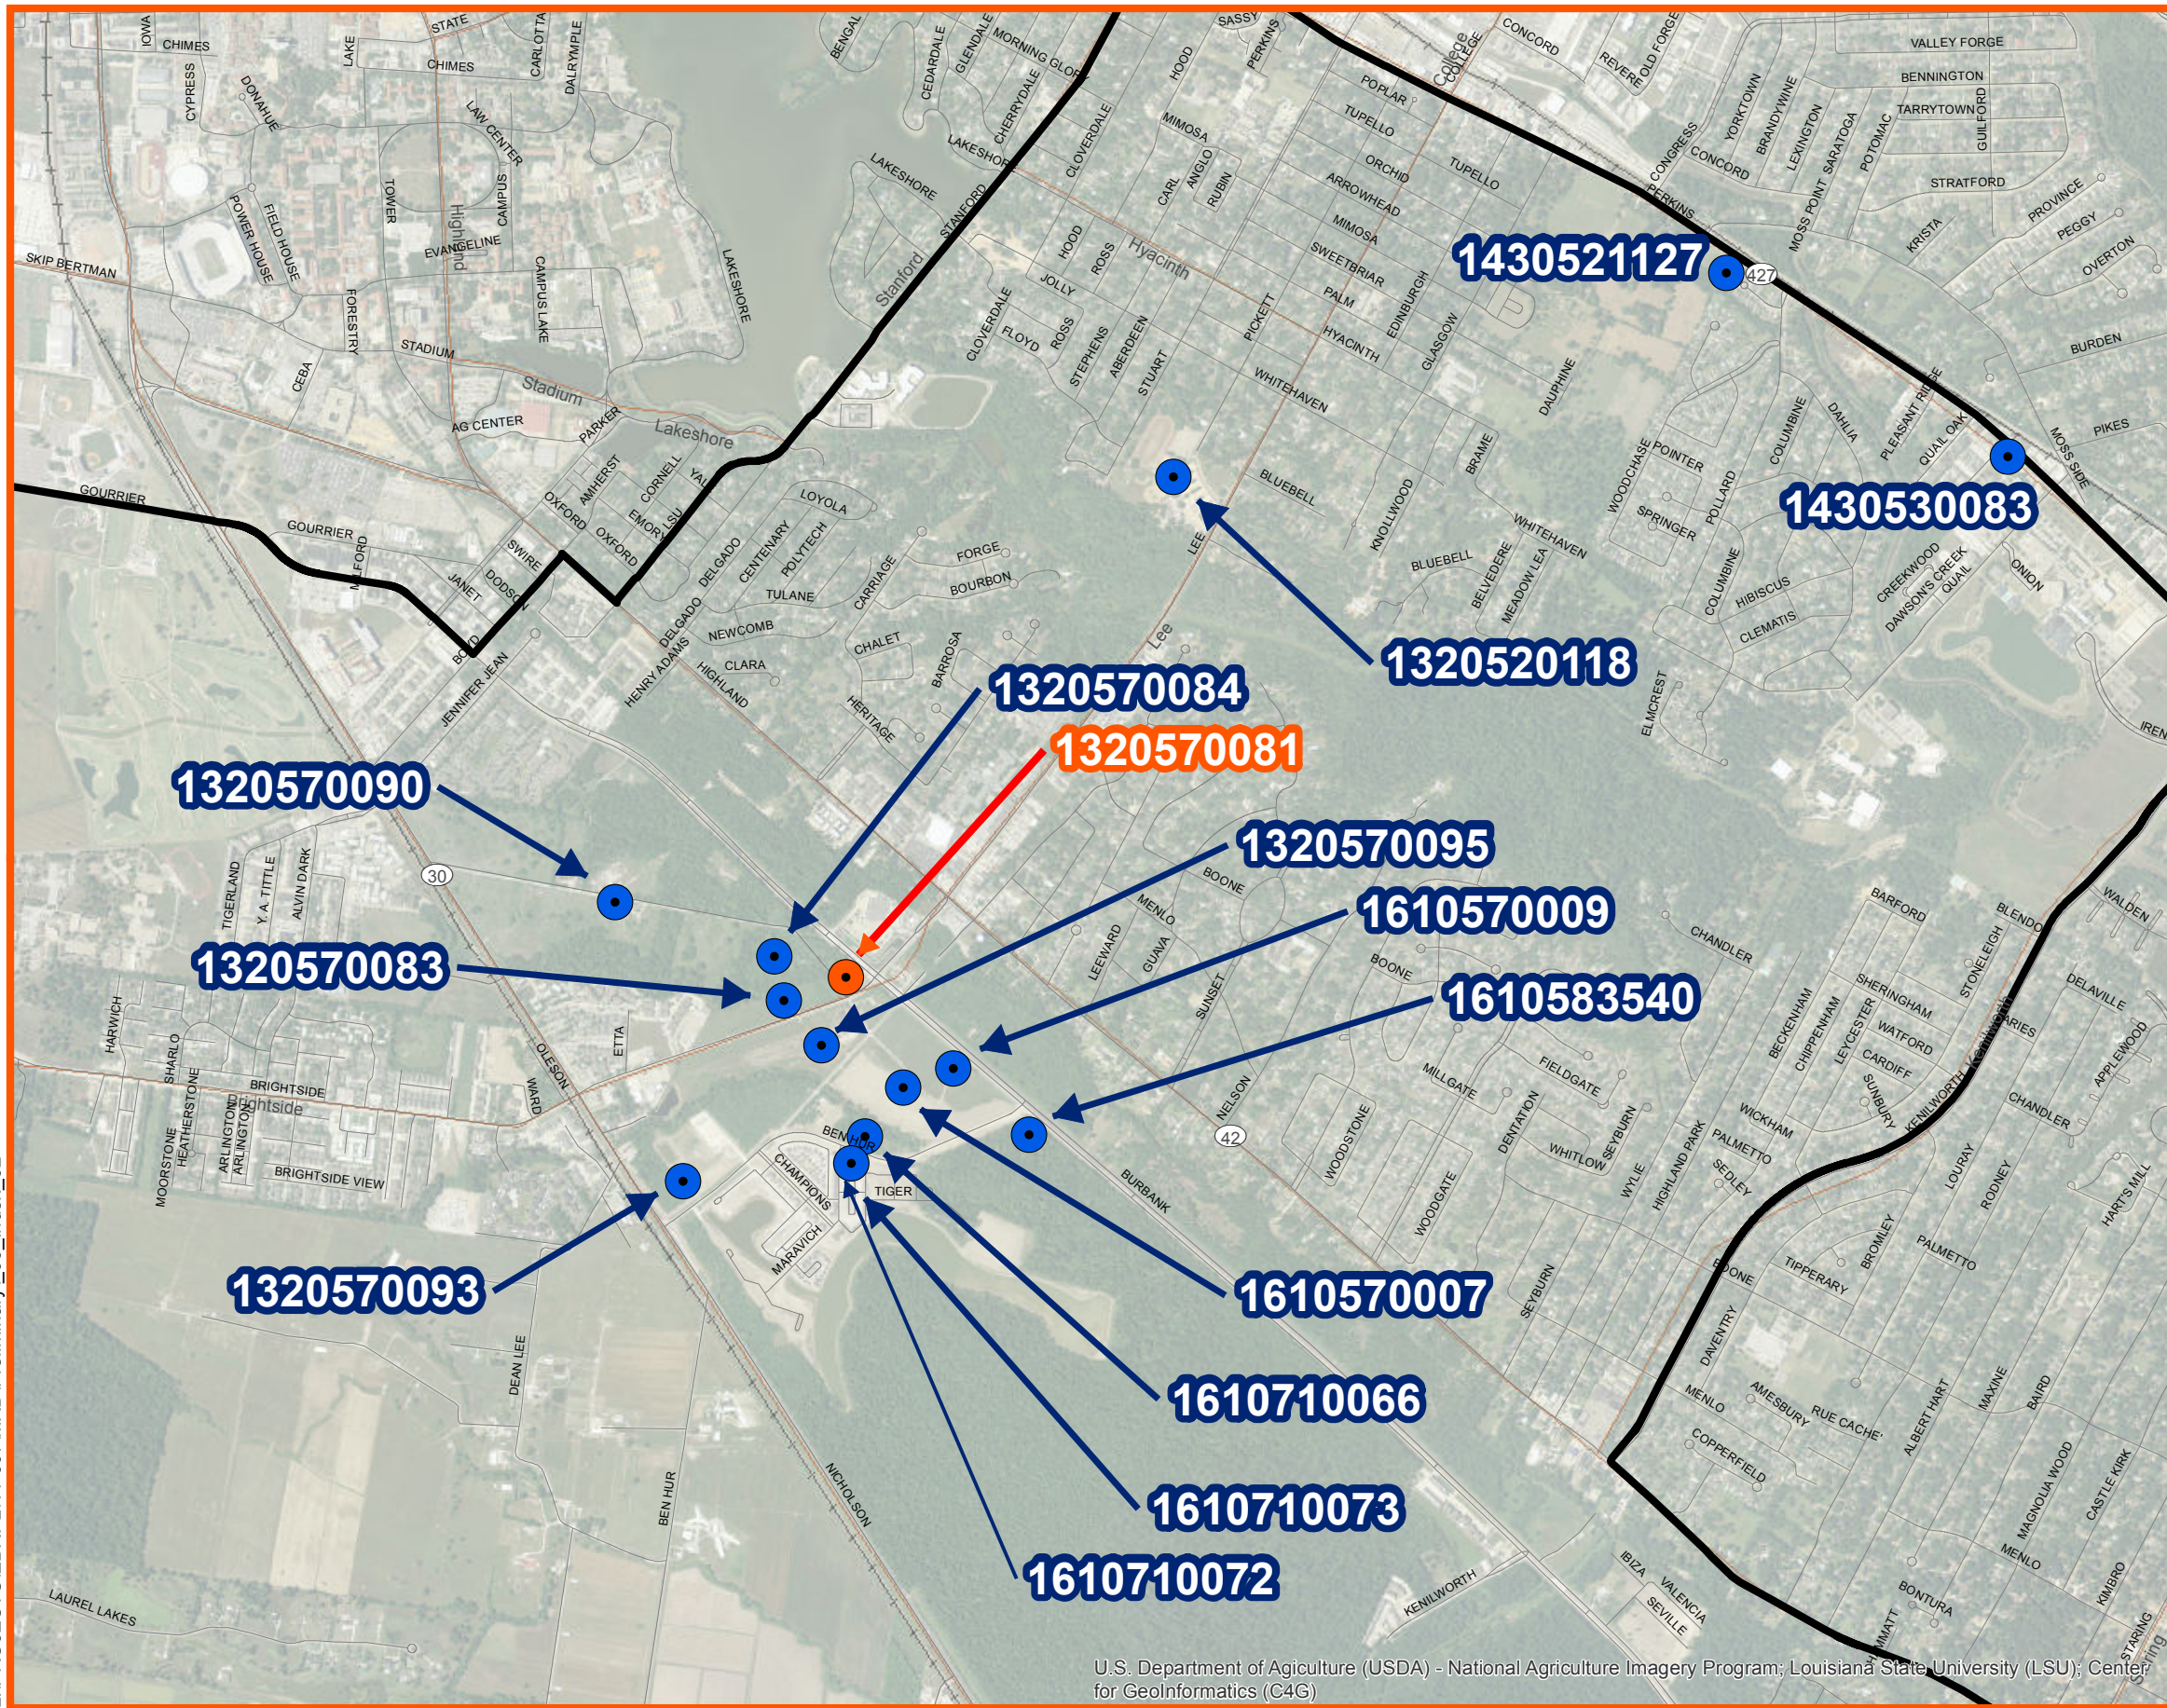

L:\PROJECTS\EBRPL\14-007\MXD\IPreliminary_00_Index_02

Candidate Site Index

Legend

- Existing Libraries
- Candidate Sites
- Supplemental Candidate Site
- Target Area

Notes:

DRAFT
 Preliminary