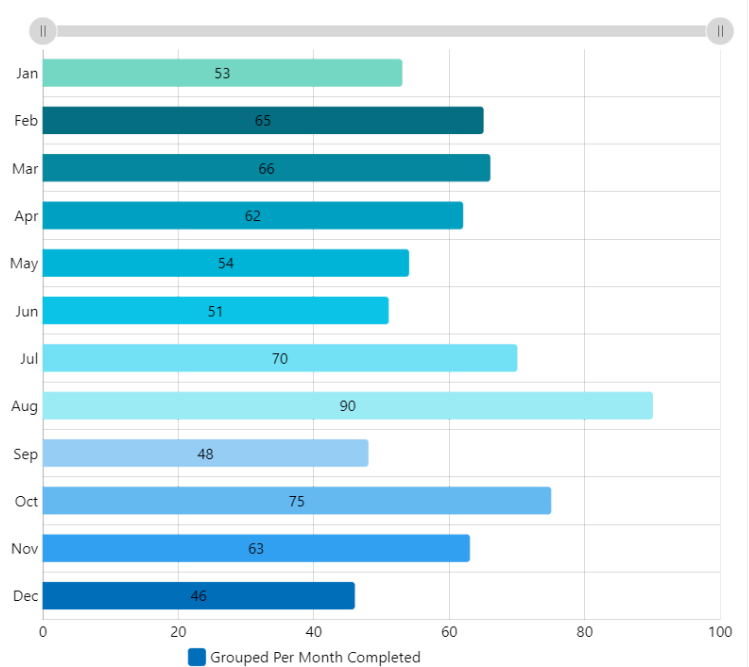

↓ -37%

Corrective WOs Completed
Rolling Week

10

↓ -70%

Completed WOs Per Day
Sep 17, 2024 to Oct 14, 2024

WOs Completed Per Month
All Time

WOs Completed Grouped Per Year
All Time

WOs Completed Grouped Per Month
Oct 14, 2023 to Oct 14, 2024

WOs Completed Per Category

Sep 17, 2024 to Oct 14, 2024

WOs Completed Per Location

Sep 17, 2024 to Oct 14, 2024