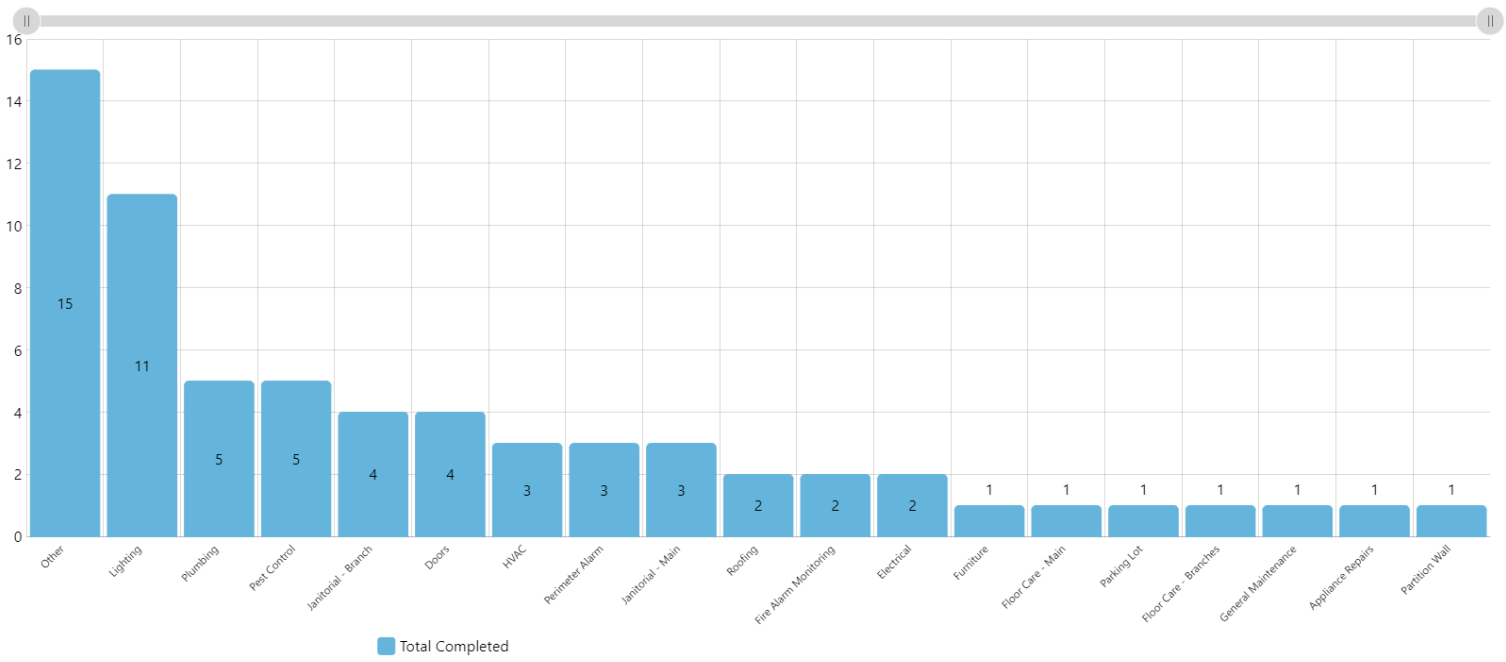

↓ -37%

Corrective WOs Completed
Rolling Week

10

↓ -70%

Completed WOs Per Day
Sep 17, 2024 to Oct 14, 2024

WOs Completed Per Month
All Time

WOs Completed Grouped Per Year
All Time

WOs Completed Grouped Per Month
Oct 14, 2023 to Oct 14, 2024

WOs Completed Per Category

Sep 17, 2024 to Oct 14, 2024

WOs Completed Per Location

Sep 17, 2024 to Oct 14, 2024