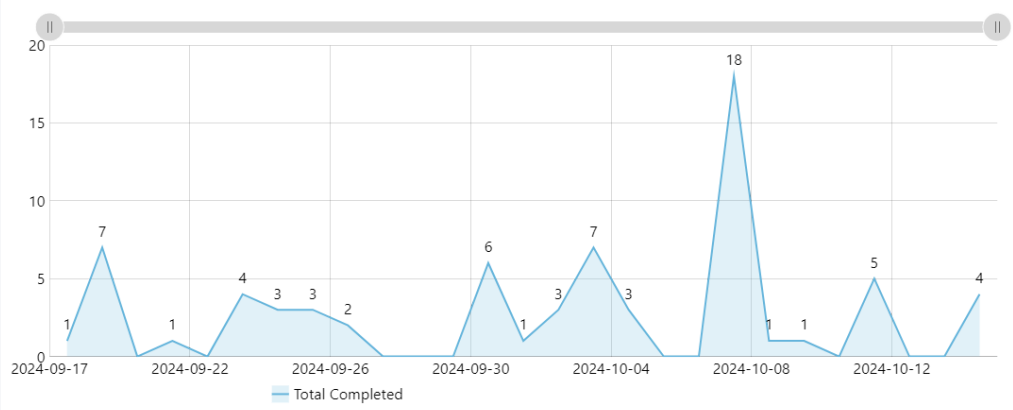

WOs Created
Sep 17, 2024 to Oct 14, 2024

95

↓ -7%

Completed Within 7 Days
Sep 17, 2024 to Oct 14, 2024

63%

↓ -19%

Corrective WOs Created
Rolling Week

22

↓ -37%

Corrective WOs Completed
Rolling Week

10

↓ -70%

Completed WOs Per Day
Sep 17, 2024 to Oct 14, 2024

WOs Completed Per Month
All Time

WOs Completed Grouped Per Year
All Time

WOs Completed Grouped Per Month
Oct 14, 2023 to Oct 14, 2024

WOs Completed Per Category

Sep 17, 2024 to Oct 14, 2024

WOs Completed Per Location

Sep 17, 2024 to Oct 14, 2024