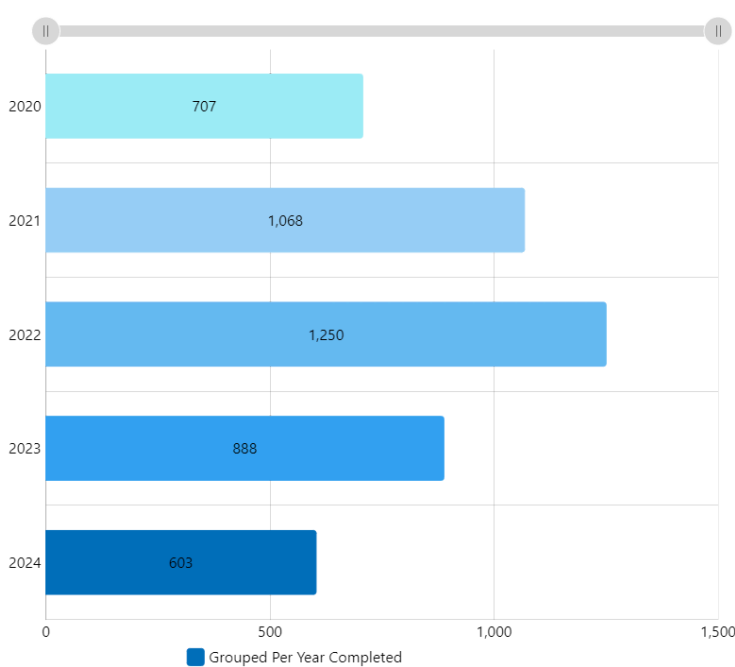

WOs Created
Sep 17, 2024 to Oct 14, 2024

95

↓ -7%

Completed Within 7 Days
Sep 17, 2024 to Oct 14, 2024

63%

↓ -19%

Corrective WOs Created
Rolling Week

22

↓ -37%

Corrective WOs Completed
Rolling Week

10

↓ -70%

Completed WOs Per Day
Sep 17, 2024 to Oct 14, 2024

WOs Completed Per Month
All Time

WOs Completed Grouped Per Year
All Time

WOs Completed Grouped Per Month
Oct 14, 2023 to Oct 14, 2024

WOs Completed Per Category

Sep 17, 2024 to Oct 14, 2024

WOs Completed Per Location

Sep 17, 2024 to Oct 14, 2024