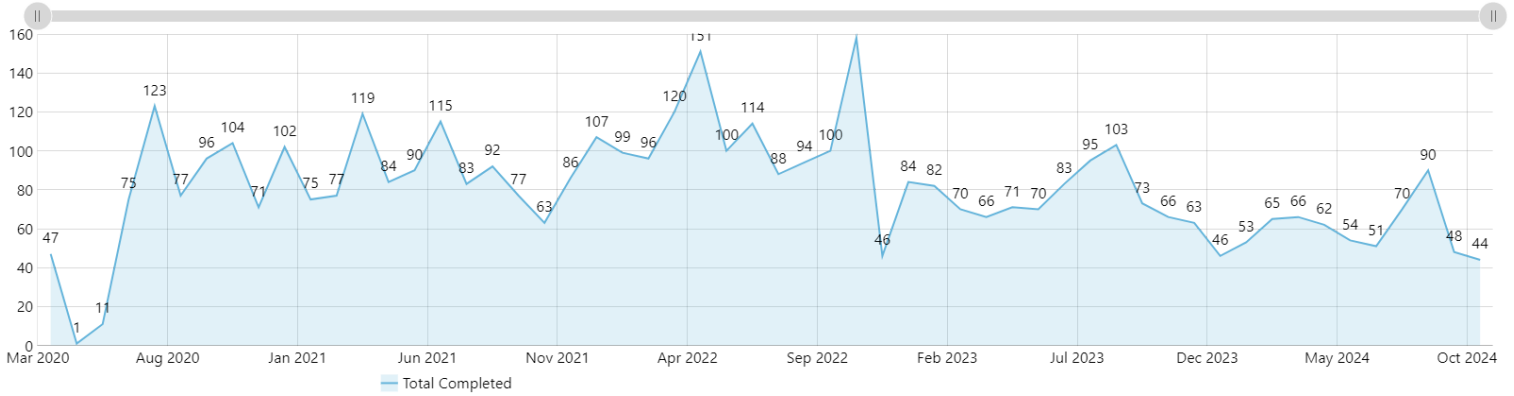

WOs Created
Sep 17, 2024 to Oct 14, 2024

95

↓ -7%

Completed Within 7 Days
Sep 17, 2024 to Oct 14, 2024

63%

↓ -19%

Corrective WOs Created
Rolling Week

22

↓ -37%

Corrective WOs Completed
Rolling Week

10

↓ -70%

Completed WOs Per Day
Sep 17, 2024 to Oct 14, 2024

WOs Completed Per Month
All Time

WOs Completed Grouped Per Year
All Time

WOs Completed Grouped Per Month
Oct 14, 2023 to Oct 14, 2024

WOs Completed Per Category

Sep 17, 2024 to Oct 14, 2024

WOs Completed Per Location

Sep 17, 2024 to Oct 14, 2024