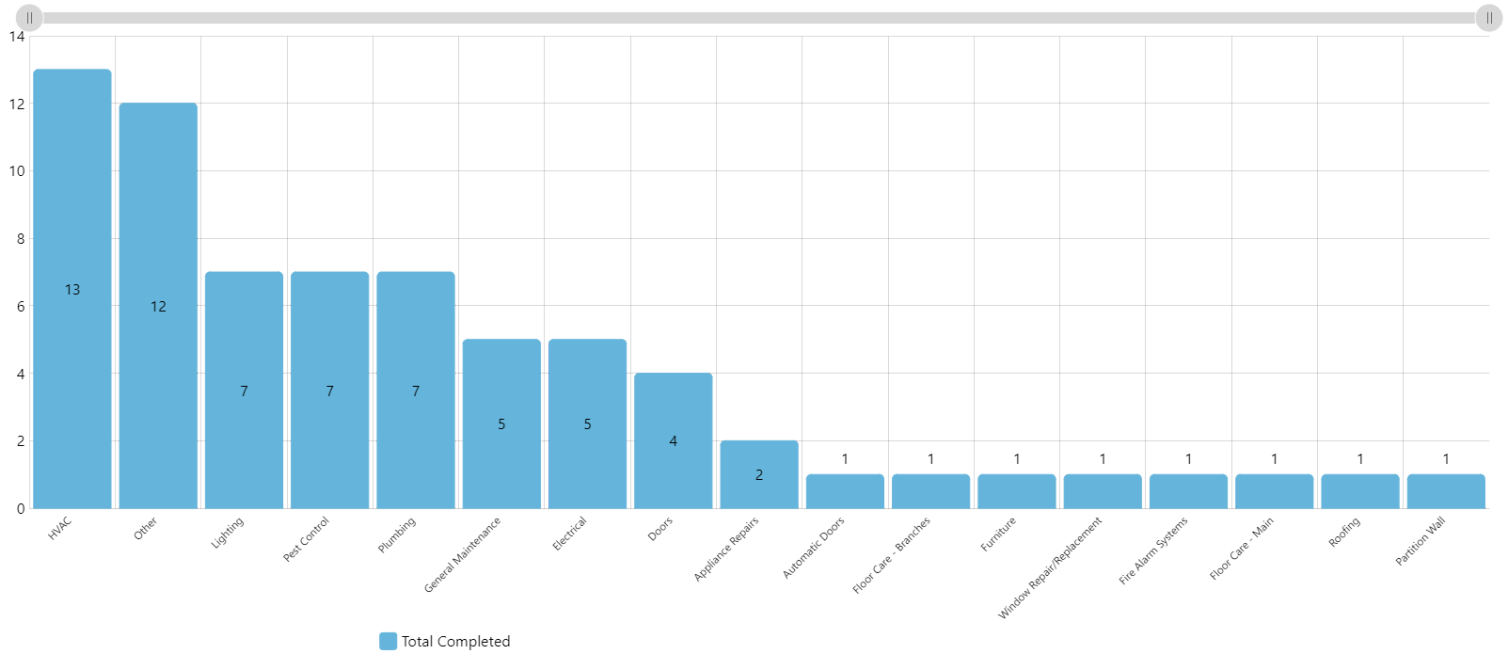

↘ -50%

Corrective WOs Completed
Rolling Week

6

↘ -60%

Completed WOs Per Day
Aug 13, 2024 to Sep 16, 2024

WOs Completed Per Month
All Time

WOs Completed Grouped Per Year
All Time

WOs Completed Grouped Per Month
All Time

WOs Completed Per Category

Aug 13, 2024 to Sep 16, 2024

WOs Completed Per Location

Aug 13, 2024 to Sep 16, 2024