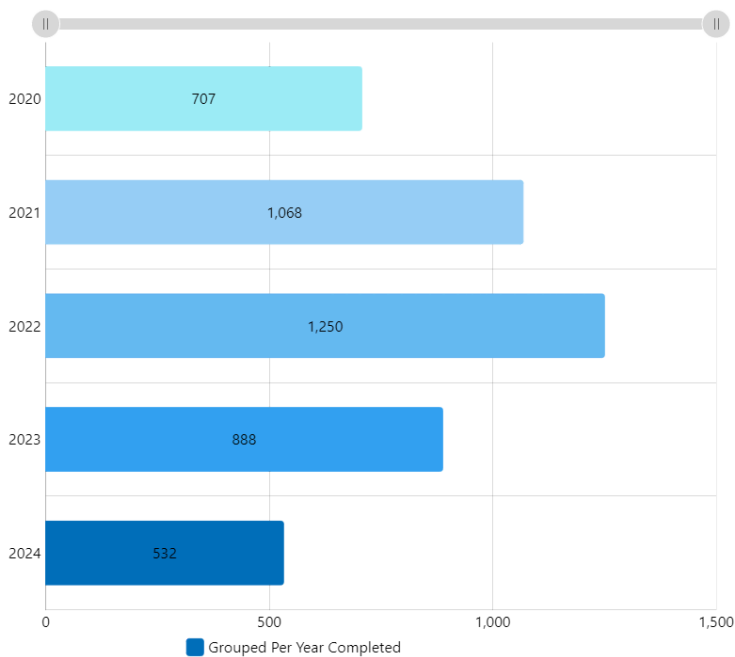

WOs Created
Aug 13, 2024 to Sep 16, 2024

119

↘ -8%

Completed Within 7 Days
Aug 13, 2024 to Sep 16, 2024

68%

↗ 20%

Corrective WOs Created
Rolling Week

22

↘ -50%

Corrective WOs Completed
Rolling Week

6

↘ -60%

Completed WOs Per Day
Aug 13, 2024 to Sep 16, 2024

WOs Completed Per Month
All Time

WOs Completed Grouped Per Year
All Time

WOs Completed Grouped Per Month
All Time

WOs Completed Per Category

Aug 13, 2024 to Sep 16, 2024

WOs Completed Per Location

Aug 13, 2024 to Sep 16, 2024