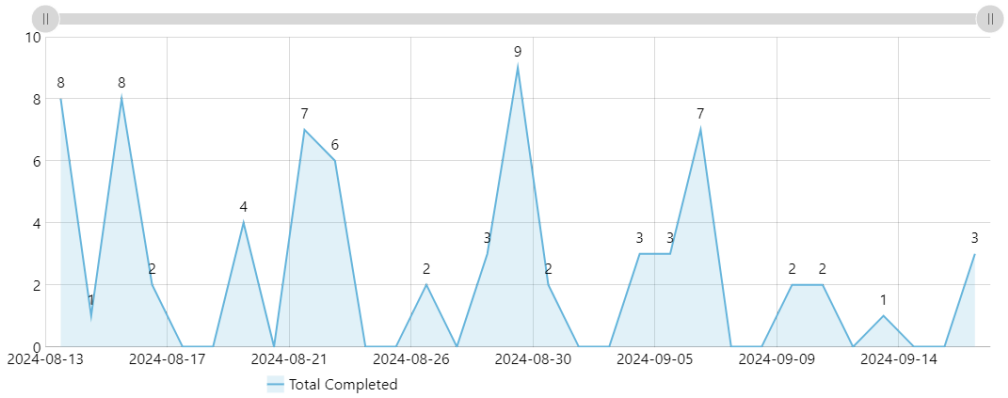

WOs Created
Aug 13, 2024 to Sep 16, 2024

119

↘ -8%

Completed Within 7 Days
Aug 13, 2024 to Sep 16, 2024

68%

↗ 20%

Corrective WOs Created
Rolling Week

22

↘ -50%

Corrective WOs Completed
Rolling Week

6

↘ -60%

Completed WOs Per Day
Aug 13, 2024 to Sep 16, 2024

WOs Completed Per Month
All Time

WOs Completed Grouped Per Year
All Time

WOs Completed Grouped Per Month
All Time

WOs Completed Per Category

Aug 13, 2024 to Sep 16, 2024

WOs Completed Per Location

Aug 13, 2024 to Sep 16, 2024