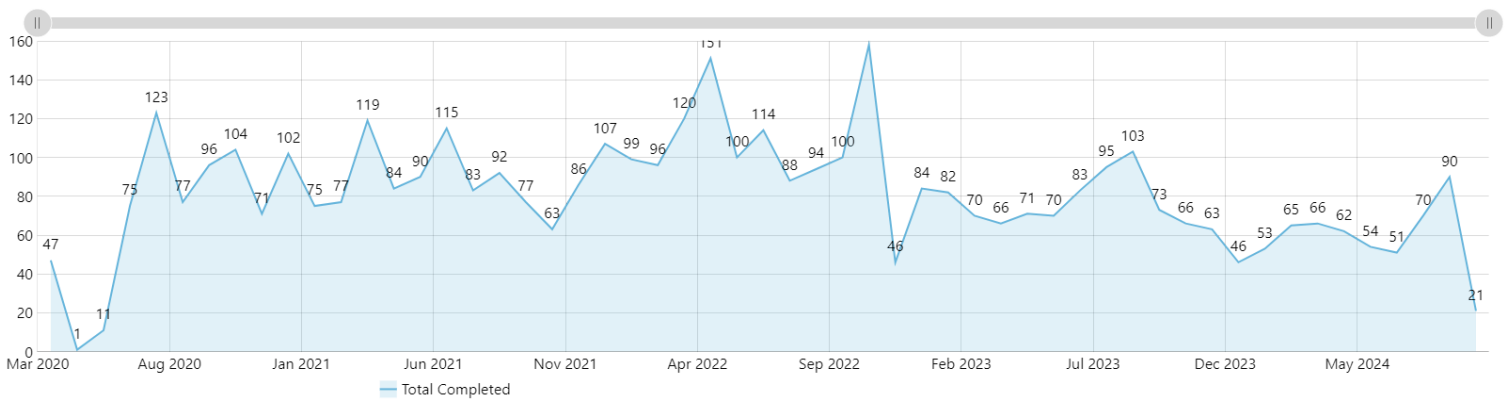

WOs Created
Aug 13, 2024 to Sep 16, 2024

119

↘ -8%

Completed Within 7 Days
Aug 13, 2024 to Sep 16, 2024

68%

↗ 20%

Corrective WOs Created
Rolling Week

22

↘ -50%

Corrective WOs Completed
Rolling Week

6

↘ -60%

Completed WOs Per Day
Aug 13, 2024 to Sep 16, 2024

WOs Completed Per Month
All Time

WOs Completed Grouped Per Year
All Time

WOs Completed Grouped Per Month
All Time

WOs Completed Per Category

Aug 13, 2024 to Sep 16, 2024

WOs Completed Per Location

Aug 13, 2024 to Sep 16, 2024