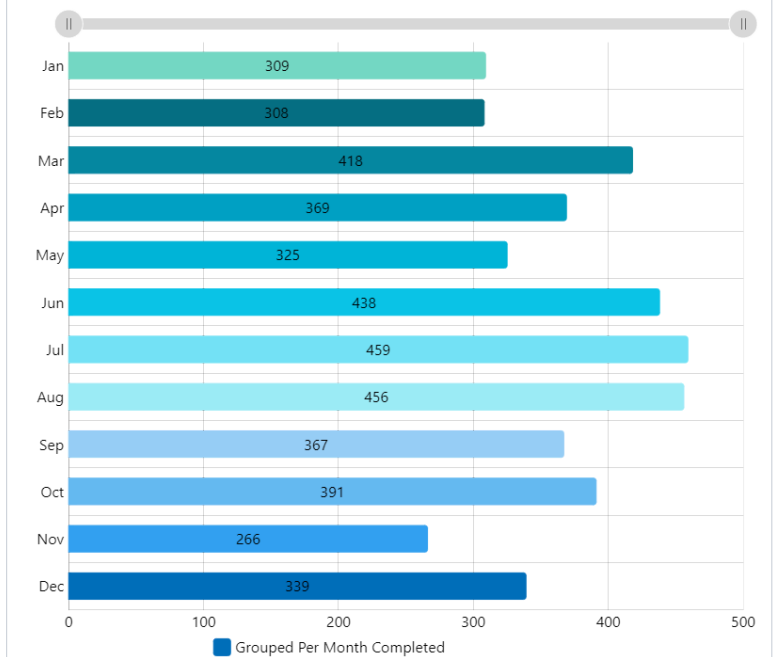

WOs Created
Aug 13, 2024 to Sep 16, 2024

119

↘ -8%

Completed Within 7 Days
Aug 13, 2024 to Sep 16, 2024

68%

↗ 20%

Corrective WOs Created
Rolling Week

22

↘ -50%

Corrective WOs Completed
Rolling Week

6

↘ -60%

Completed WOs Per Day
Aug 13, 2024 to Sep 16, 2024

WOs Completed Per Month
All Time

WOs Completed Grouped Per Year
All Time

WOs Completed Grouped Per Month
All Time

WOs Completed Per Category

Aug 13, 2024 to Sep 16, 2024

WOs Completed Per Location

Aug 13, 2024 to Sep 16, 2024