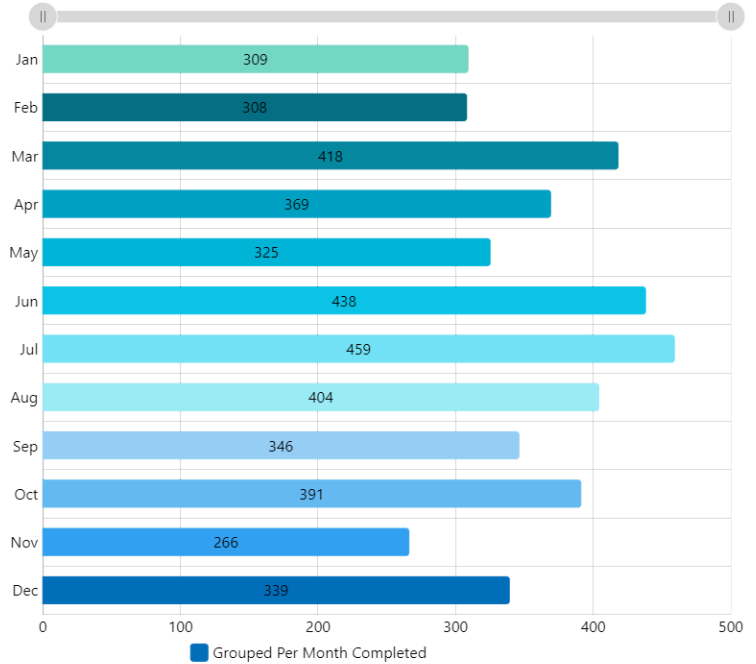

**WOs Created**  
Jul 16, 2024 to Aug 12, 2024

**104**

↗ 21%

**Completed Within 7 Days**  
Jul 16, 2024 to Aug 12, 2024

**60%**

↗ 9%

**Corrective WOs Created**  
Rolling Week

**31**

↘ -16%

**Corrective WOs Completed**  
Rolling Week

**28**

↗ 56%

**Completed WOs Per Day**  
Jul 16, 2024 to Aug 12, 2024

**WOs Completed Per Month**  
All Time

**WOs Completed Grouped Per Year**  
All Time

**WOs Completed Grouped Per Month**  
All Time

### WOs Completed Per Category

Jul 16, 2024 to Aug 12, 2024

### WOs Completed Per Location

Jul 16, 2024 to Aug 12, 2024