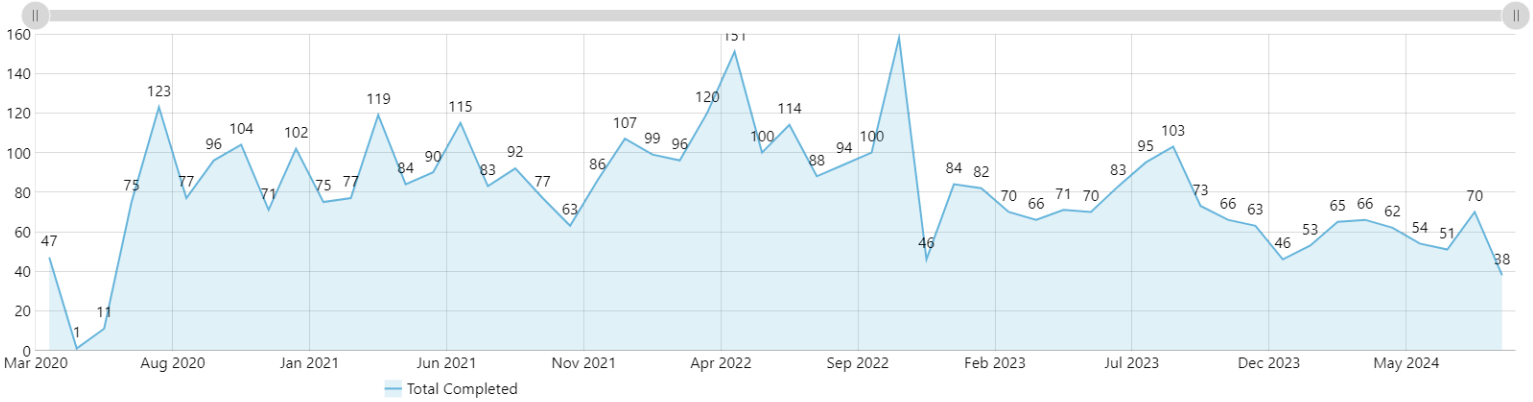

**WOs Created**  
Jul 16, 2024 to Aug 12, 2024

**104**

↗ 21%

**Completed Within 7 Days**  
Jul 16, 2024 to Aug 12, 2024

**60%**

↗ 9%

**Corrective WOs Created**  
Rolling Week

**31**

↘ -16%

**Corrective WOs Completed**  
Rolling Week

**28**

↗ 56%

**Completed WOs Per Day**  
Jul 16, 2024 to Aug 12, 2024

**WOs Completed Per Month**  
All Time

**WOs Completed Grouped Per Year**  
All Time

**WOs Completed Grouped Per Month**  
All Time

### WOs Completed Per Category

Jul 16, 2024 to Aug 12, 2024

### WOs Completed Per Location

Jul 16, 2024 to Aug 12, 2024