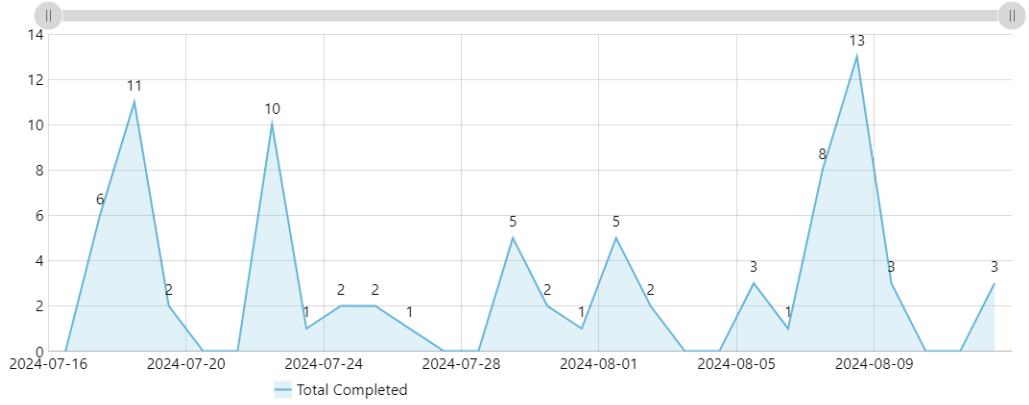

**WOs Created**  
Jul 16, 2024 to Aug 12, 2024

**104**

↗ 21%

**Completed Within 7 Days**  
Jul 16, 2024 to Aug 12, 2024

**60%**

↗ 9%

**Corrective WOs Created**  
Rolling Week

**31**

↘ -16%

**Corrective WOs Completed**  
Rolling Week

**28**

↗ 56%

**Completed WOs Per Day**  
Jul 16, 2024 to Aug 12, 2024

**WOs Completed Per Month**  
All Time

**WOs Completed Grouped Per Year**  
All Time

**WOs Completed Grouped Per Month**  
All Time

### WOs Completed Per Category

Jul 16, 2024 to Aug 12, 2024

### WOs Completed Per Location

Jul 16, 2024 to Aug 12, 2024