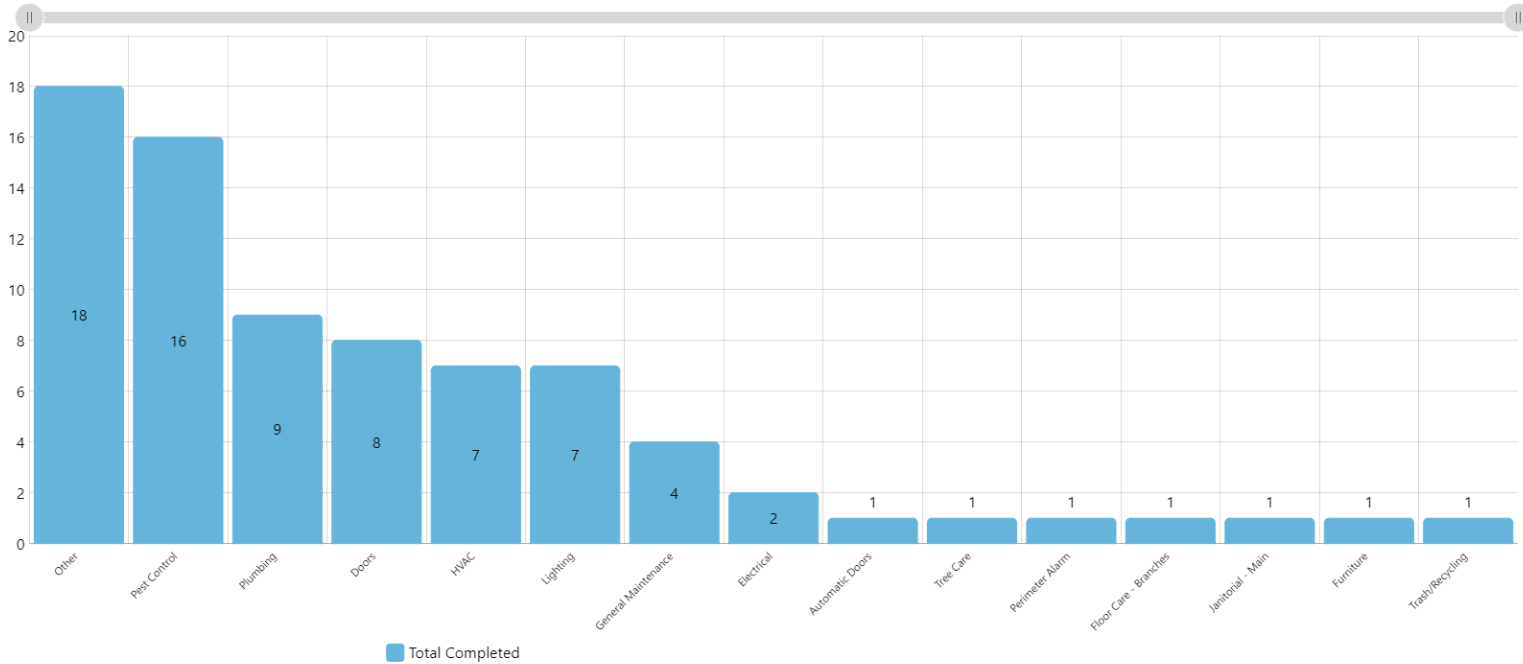

↘ -16%

**Corrective WOs Completed**  
Rolling Week

**28**

↗ 56%

**Completed WOs Per Day**  
Jul 16, 2024 to Aug 12, 2024

**WOs Completed Per Month**  
All Time

**WOs Completed Grouped Per Year**  
All Time

**WOs Completed Grouped Per Month**  
All Time

### WOs Completed Per Category

Jul 16, 2024 to Aug 12, 2024

### WOs Completed Per Location

Jul 16, 2024 to Aug 12, 2024