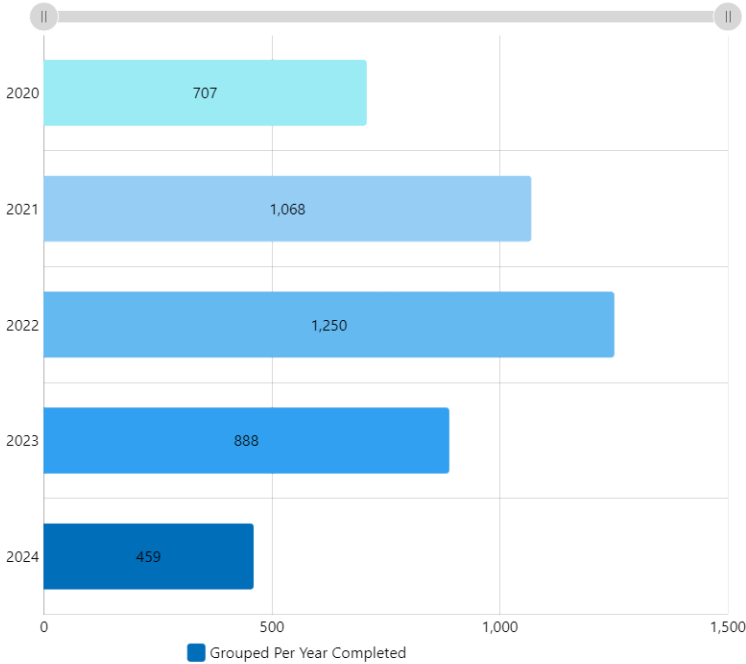

**WOs Created**  
Jul 16, 2024 to Aug 12, 2024

**104**

↗ 21%

**Completed Within 7 Days**  
Jul 16, 2024 to Aug 12, 2024

**60%**

↗ 9%

**Corrective WOs Created**  
Rolling Week

**31**

↘ -16%

**Corrective WOs Completed**  
Rolling Week

**28**

↗ 56%

**Completed WOs Per Day**  
Jul 16, 2024 to Aug 12, 2024

**WOs Completed Per Month**  
All Time

**WOs Completed Grouped Per Year**  
All Time

**WOs Completed Grouped Per Month**  
All Time

### WOs Completed Per Category

Jul 16, 2024 to Aug 12, 2024

### WOs Completed Per Location

Jul 16, 2024 to Aug 12, 2024