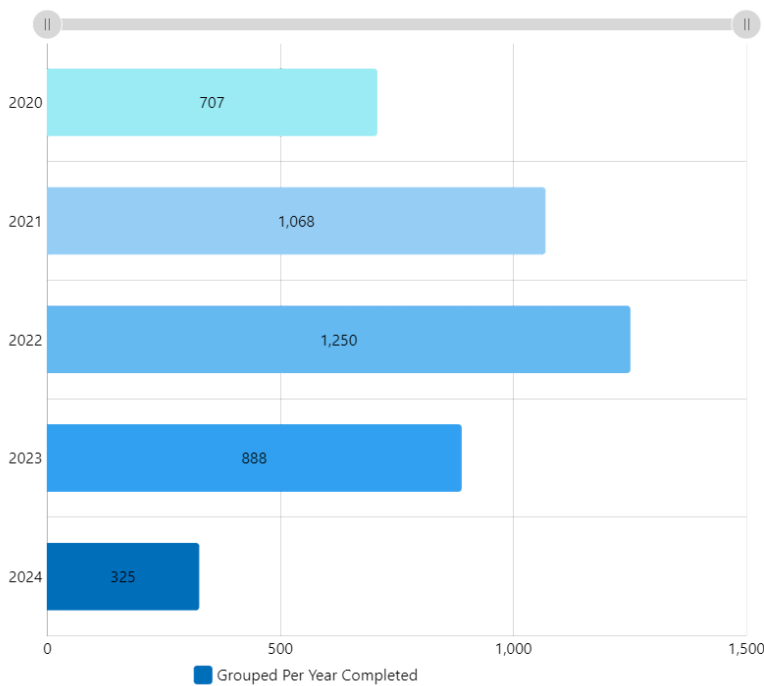

Printed: Jun 20, 2024 7:11 am

**WOs Created**  
May 14, 2024 to Jun 17, 2024

**123**

↗ 21%

**Completed Within 7 Days**  
May 14, 2024 to Jun 17, 2024

**74%**

↘ -1%

**Corrective WOs Created**  
Rolling Week

**22**

↘ -31%

**Corrective WOs Completed**  
Rolling Week

**4**

↘ -69%

**Completed WOs Per Day**  
May 14, 2024 to Jun 17, 2024

**WOs Completed Per Month**  
All Time

**WOs Completed Grouped Per Year**  
All Time

**WOs Completed Grouped Per Month**  
All Time

### WOs Completed Per Category

May 14, 2024 to Jun 17, 2024