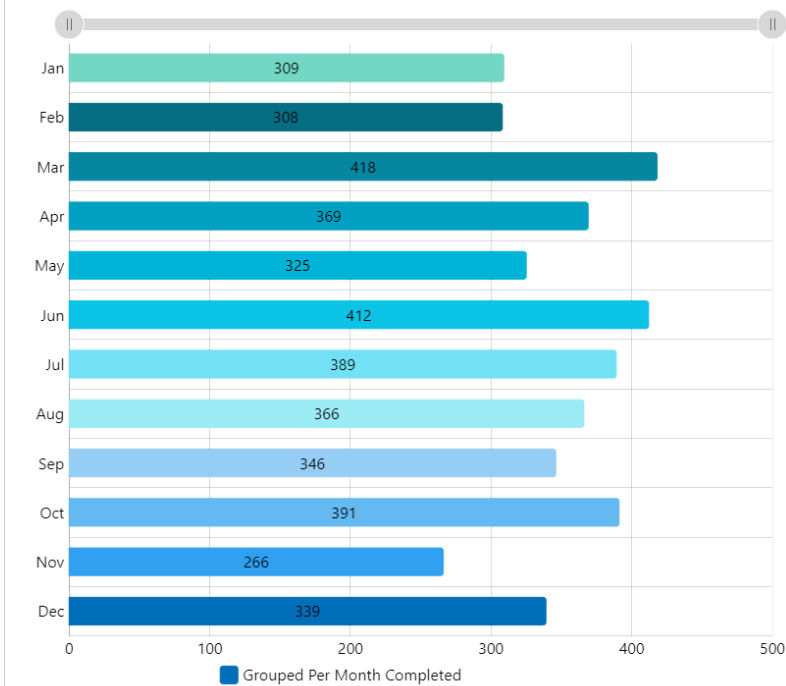

**22**

↘ -31%

**Corrective WOs Completed**  
Rolling Week

**4**

↘ -69%

**Completed WOs Per Day**  
May 14, 2024 to Jun 17, 2024

**WOs Completed Per Month**  
All Time

**WOs Completed Grouped Per Year**  
All Time

**WOs Completed Grouped Per Month**  
All Time