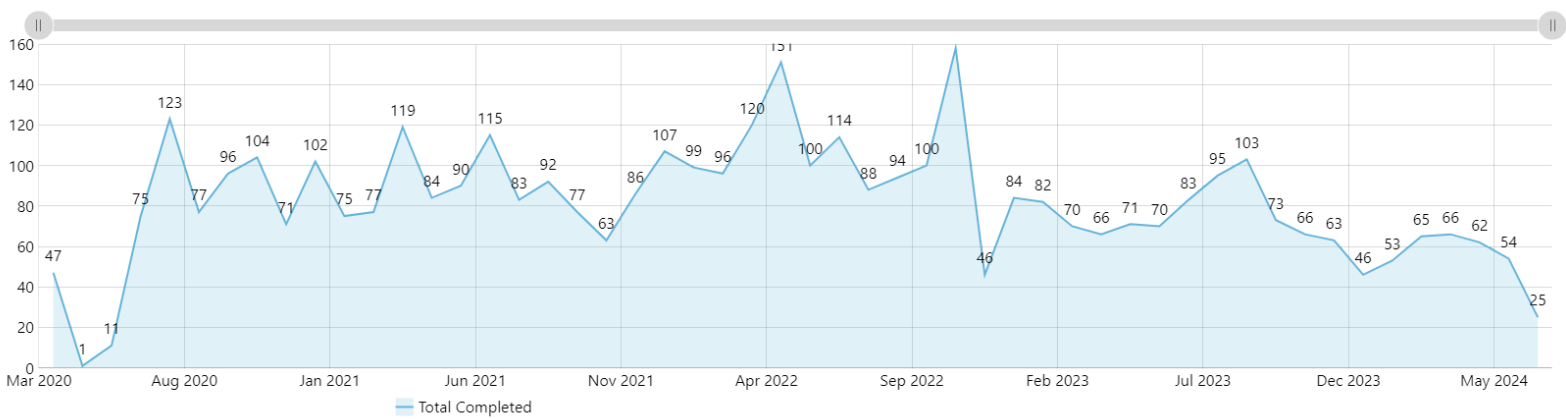

Printed: Jun 20, 2024 7:11 am

**WOs Created**  
May 14, 2024 to Jun 17, 2024

**123**

↗ 21%

**Completed Within 7 Days**  
May 14, 2024 to Jun 17, 2024

**74%**

↘ -1%

**Corrective WOs Created**  
Rolling Week

**22**

↘ -31%

**Corrective WOs Completed**  
Rolling Week

**4**

↘ -69%

**Completed WOs Per Day**  
May 14, 2024 to Jun 17, 2024

**WOs Completed Per Month**  
All Time

**WOs Completed Grouped Per Year**  
All Time

**WOs Completed Grouped Per Month**  
All Time

### WOs Completed Per Category

May 14, 2024 to Jun 17, 2024