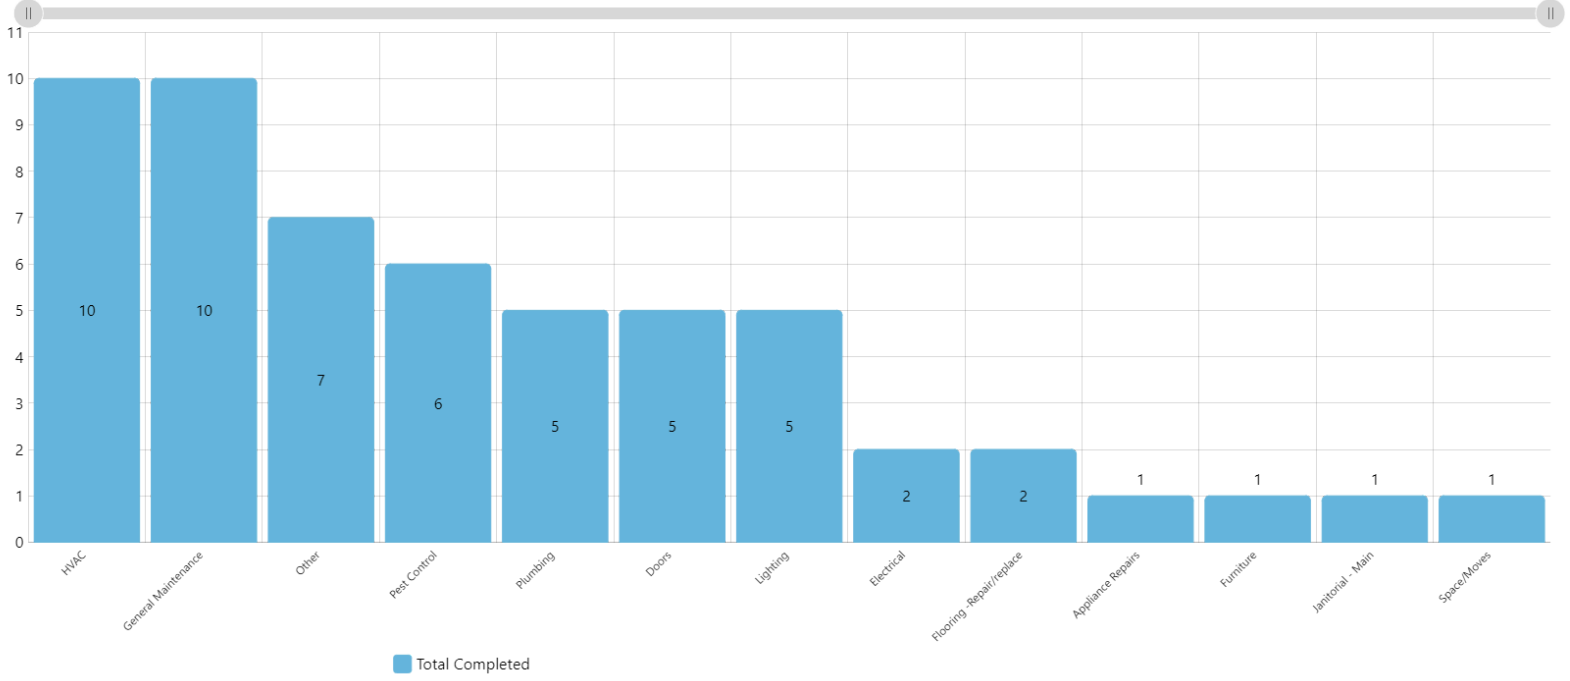

**22**

↘ -31%

**Corrective WOs Completed**  
Rolling Week

**4**

↘ -69%

**Completed WOs Per Day**  
May 14, 2024 to Jun 17, 2024

**WOs Completed Per Month**  
All Time

**WOs Completed Grouped Per Year**  
All Time

**WOs Completed Grouped Per Month**  
All Time

### WOs Completed Per Category

May 14, 2024 to Jun 17, 2024

### WOs Completed Per Location

May 14, 2024 to Jun 17, 2024