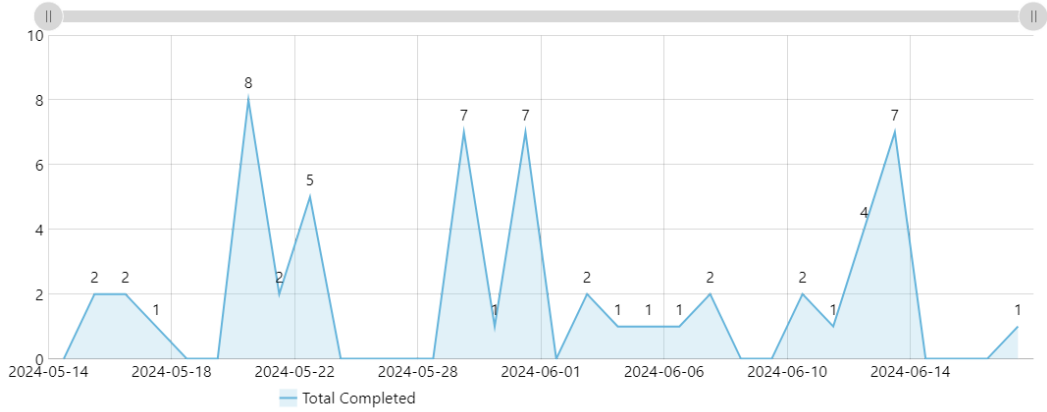

Printed: Jun 20, 2024 7:11 am

**WOs Created**  
May 14, 2024 to Jun 17, 2024

**123**

↗ 21%

**Completed Within 7 Days**  
May 14, 2024 to Jun 17, 2024

**74%**

↘ -1%

**Corrective WOs Created**  
Rolling Week

**22**

↘ -31%

**Corrective WOs Completed**  
Rolling Week

**4**

↘ -69%

**Completed WOs Per Day**  
May 14, 2024 to Jun 17, 2024

**WOs Completed Per Month**  
All Time

**WOs Completed Grouped Per Year**  
All Time

**WOs Completed Grouped Per Month**  
All Time

### WOs Completed Per Category

May 14, 2024 to Jun 17, 2024