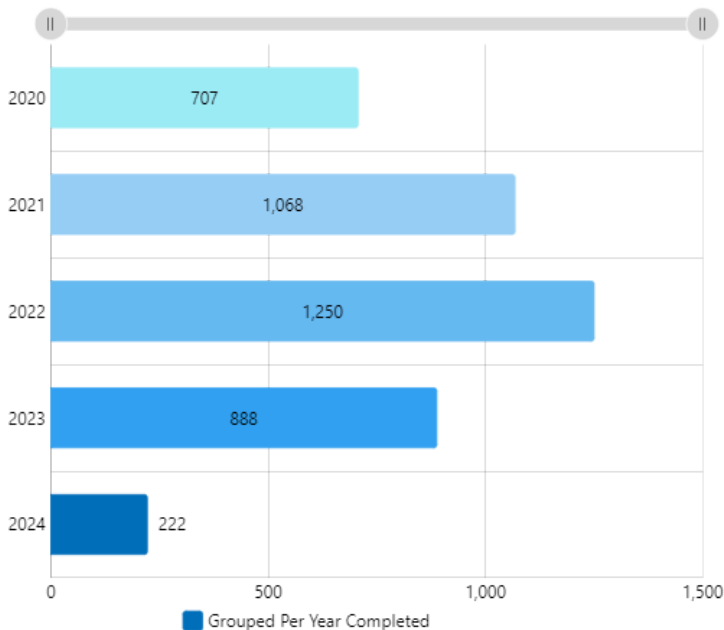

Corrective WOs...

Rolling Week

8

-58%

WOs Completed Per Month

All Time

WOs Completed Grouped Per Year

All Time

WOs Completed Grouped Per Month

All Time