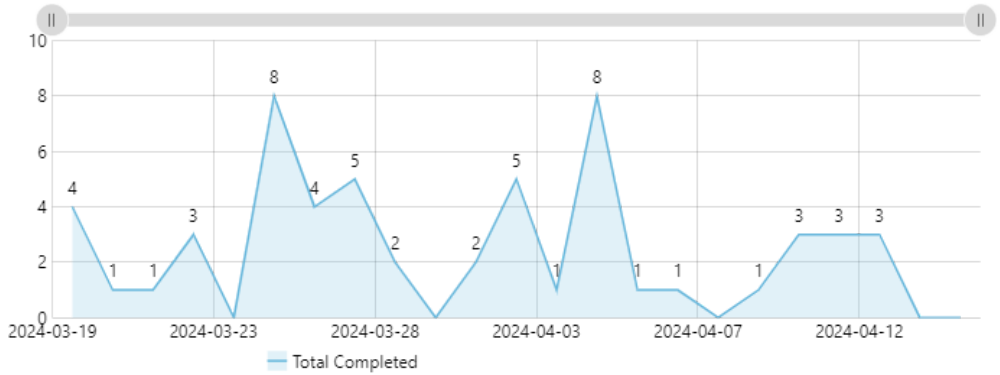

Dashboard: March 19, 2024 - April 15, 2024

Printed: Apr 16, 2024 11:01 am

WOs Created

Mar 19, 2024 to Apr 15, 2024

76

-30%

Completed Within 7 Days

Mar 19, 2024 to Apr 15, 2024

70%

-8%

Completed WOs Per Day

Mar 19, 2024 to Apr 15, 2024

Corrective WOs Created

Rolling Week

21

-32%