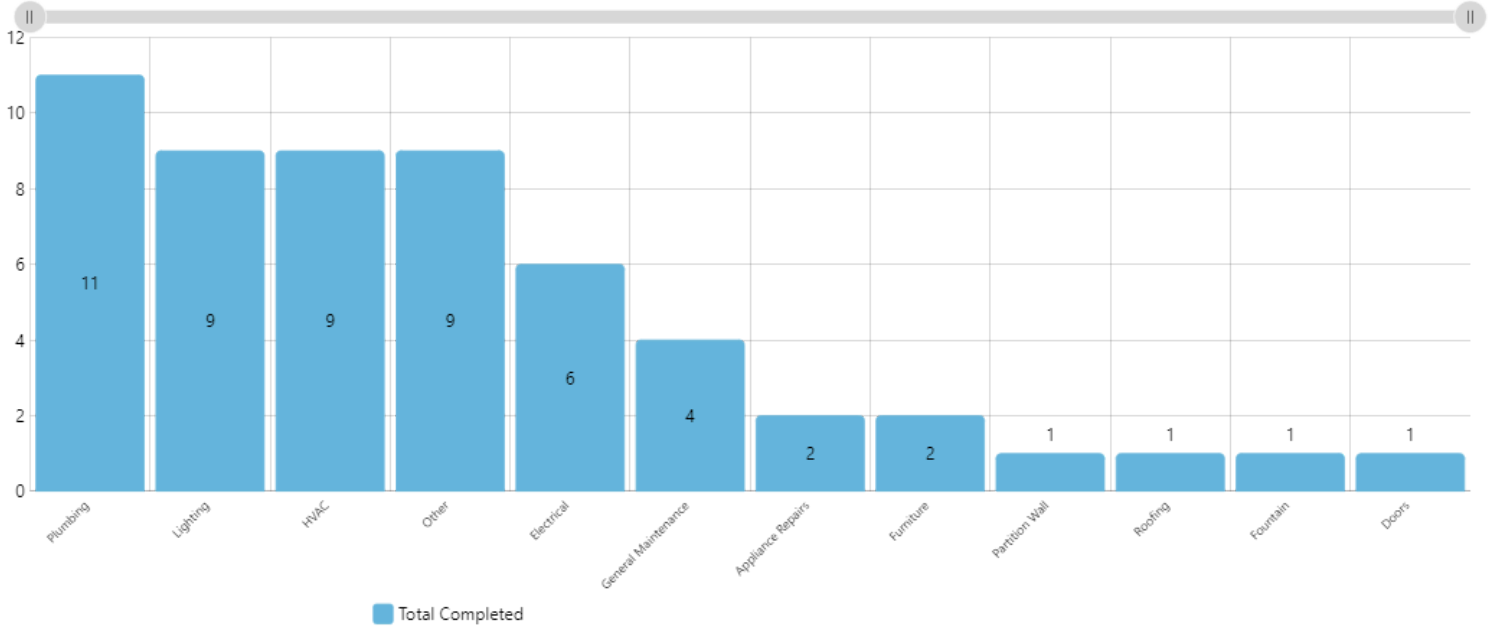

Corrective WOs...

Rolling Week

8

-58%

WOs Completed Per Month

All Time

WOs Completed Grouped Per Year

All Time

WOs Completed Grouped Per Month

All Time

### WOs Completed Per Category

📅 Mar 19, 2024 to Apr 15, 2024

### WOs Completed Per Location

📅 Mar 19, 2024 to Apr 15, 2024