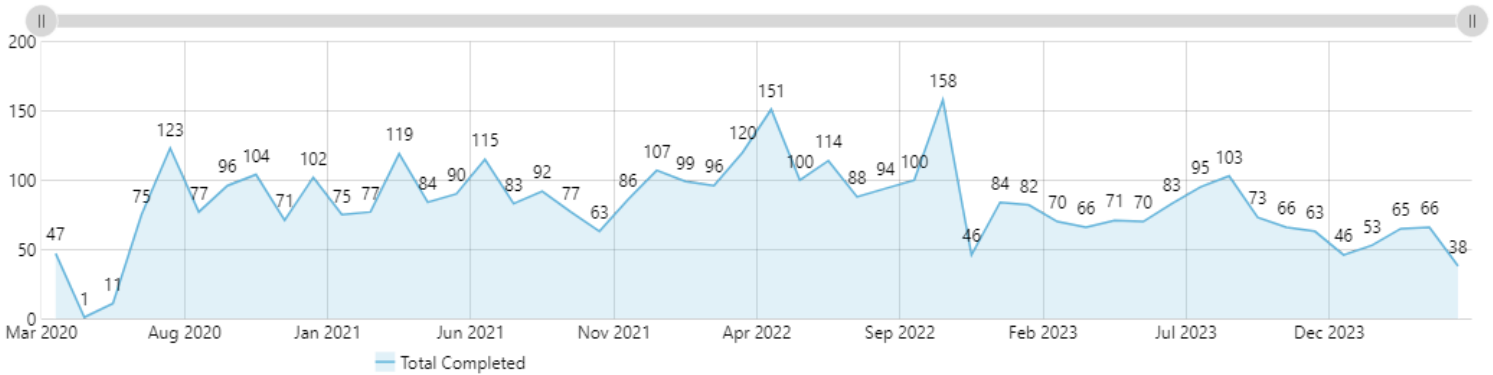

70%

-8%

Completed WOs Per Day

Mar 19, 2024 to Apr 15, 2024

Corrective WOs Created

Rolling Week

21

-32%

Corrective WOs...

Rolling Week

8

-58%

WOs Completed Per Month

All Time

WOs Completed Grouped Per Year

All Time

WOs Completed Grouped Per Month

All Time

### WOs Completed Per Category

📅 Mar 19, 2024 to Apr 15, 2024