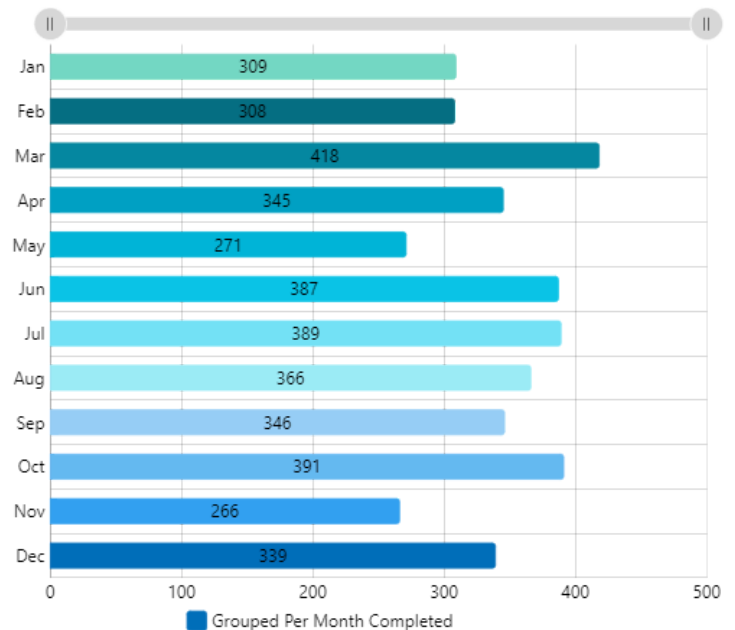

Corrective WOs...

Rolling Week

8

-58%

WOs Completed Per Month

All Time

WOs Completed Grouped Per Year

All Time

WOs Completed Grouped Per Month

All Time