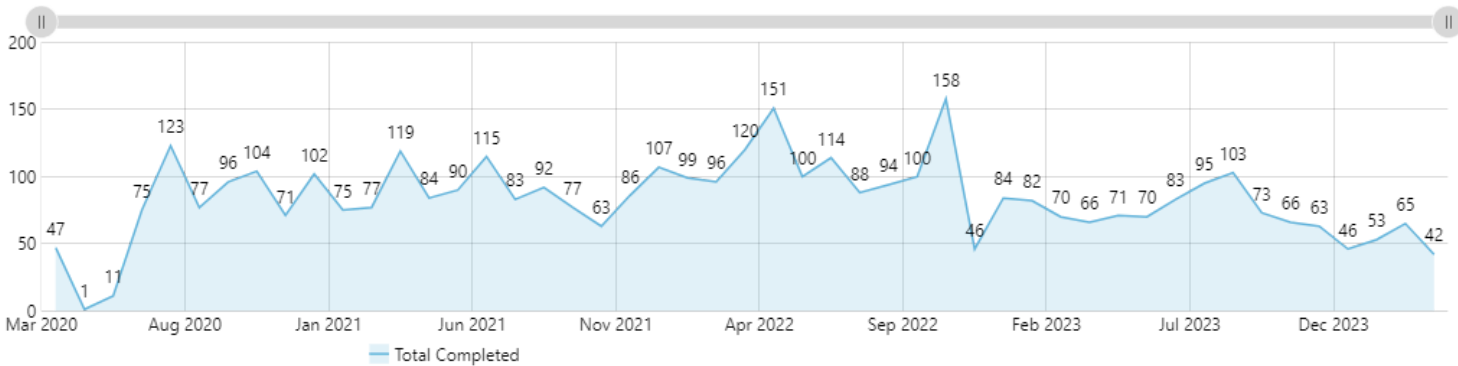

WOs Created

Feb 13, 2024 to Mar 18, 2024

121

↗ 23%

Completed Within 7 Days

Feb 13, 2024 to Mar 18, 2024

96%

↘ -2%

Completed WO's Per Day

Feb 13, 2024 to Mar 18, 2024

Corrective WO's Created

Rolling Week

31

↗ 24%

Corrective WO's...

Rolling Week

12

↘ -29%

WOs Completed Per Month

All Time

WOs Completed Grouped Per Year

All Time

WOs Completed Grouped Per Month

All Time

WOs Completed Per Category

Feb 13, 2024 to Mar 18, 2024

WOs Completed Per Location

Feb 13, 2024 to Mar 18, 2024