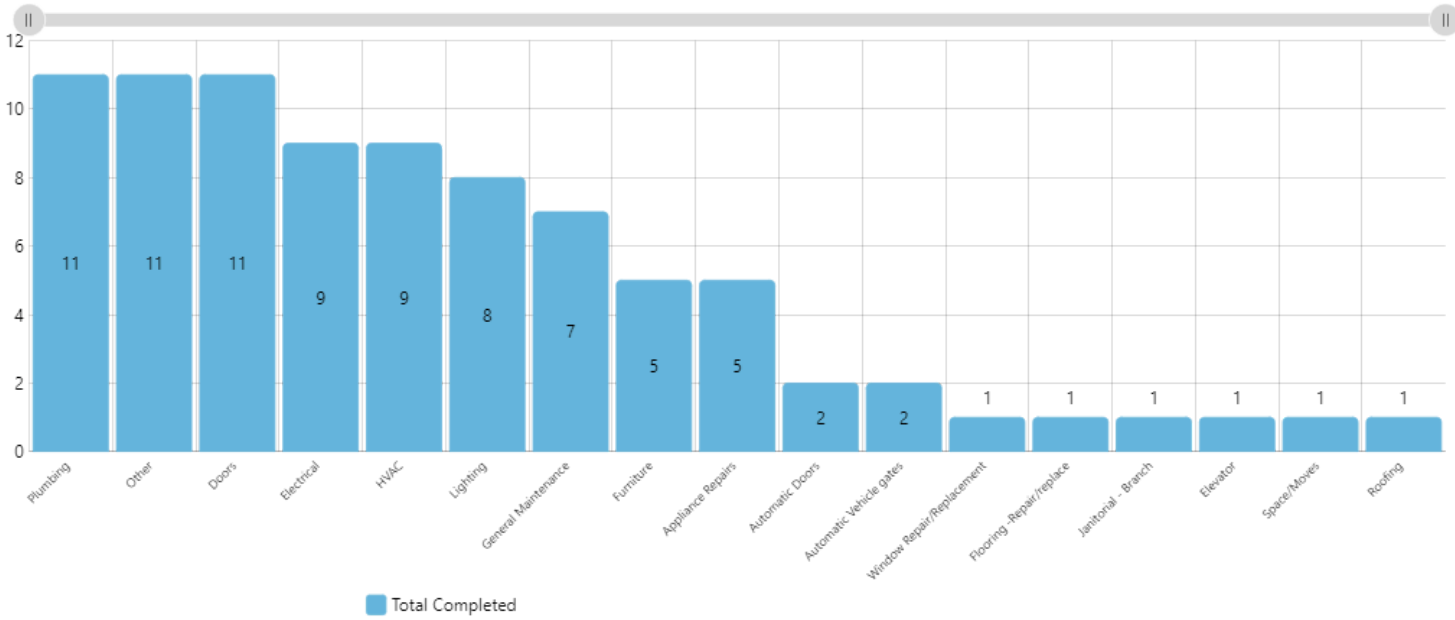

12

↘ -29%

WOs Completed Per Month

All Time

WOs Completed Grouped Per Year

All Time

WOs Completed Grouped Per Month

All Time

WOs Completed Per Category

Feb 13, 2024 to Mar 18, 2024

WOs Completed Per Location

Feb 13, 2024 to Mar 18, 2024