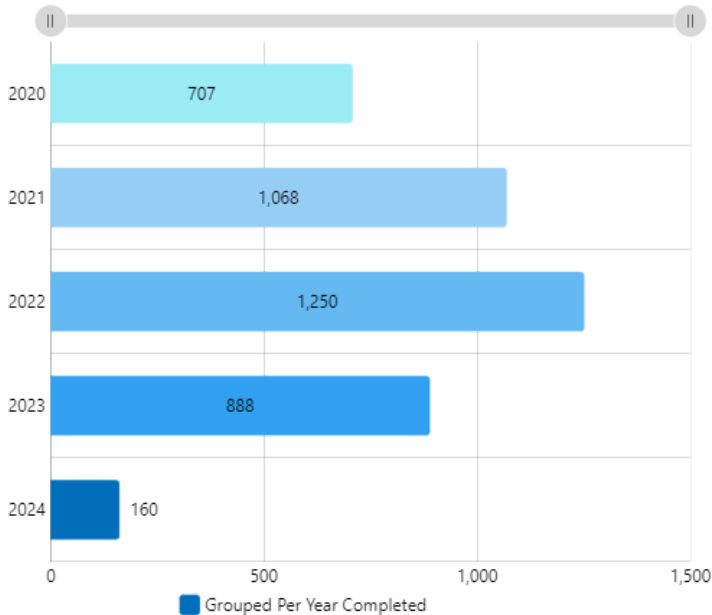

Completed WO's Per Day

Feb 13, 2024 to Mar 18, 2024

Corrective WO's Created

Rolling Week

31

↗ 24%

Corrective WO's...

Rolling Week

12

↘ -29%

WOs Completed Per Month

All Time

WOs Completed Grouped Per Year

All Time

WOs Completed Grouped Per Month

All Time

WOs Completed Per Category

Feb 13, 2024 to Mar 18, 2024

WOs Completed Per Location

Feb 13, 2024 to Mar 18, 2024