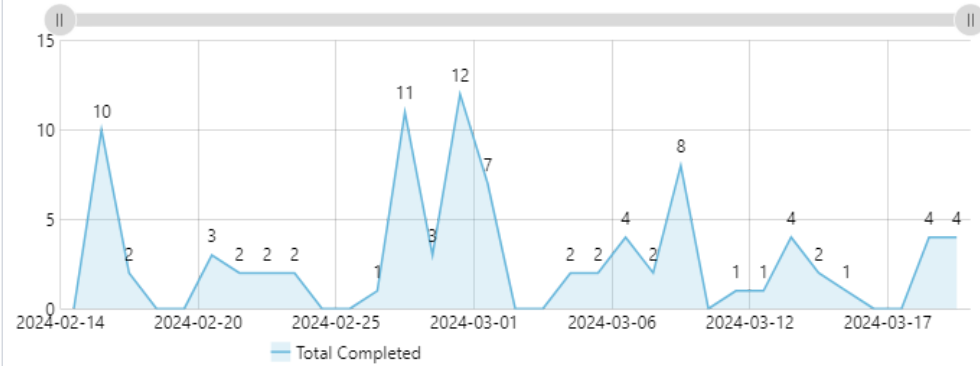

WOs Created

Feb 13, 2024 to Mar 18, 2024

121

↗ 23%

Completed Within 7 Days

Feb 13, 2024 to Mar 18, 2024

96%

↘ -2%

Completed WO's Per Day

Feb 13, 2024 to Mar 18, 2024

Corrective WO's Created

Rolling Week

31

↗ 24%

Corrective WO's...

Rolling Week

12

↘ -29%

WOs Completed Per Month

All Time

WOs Completed Grouped Per Year

All Time

WOs Completed Grouped Per Month

All Time

WOs Completed Per Category

Feb 13, 2024 to Mar 18, 2024

WOs Completed Per Location

Feb 13, 2024 to Mar 18, 2024