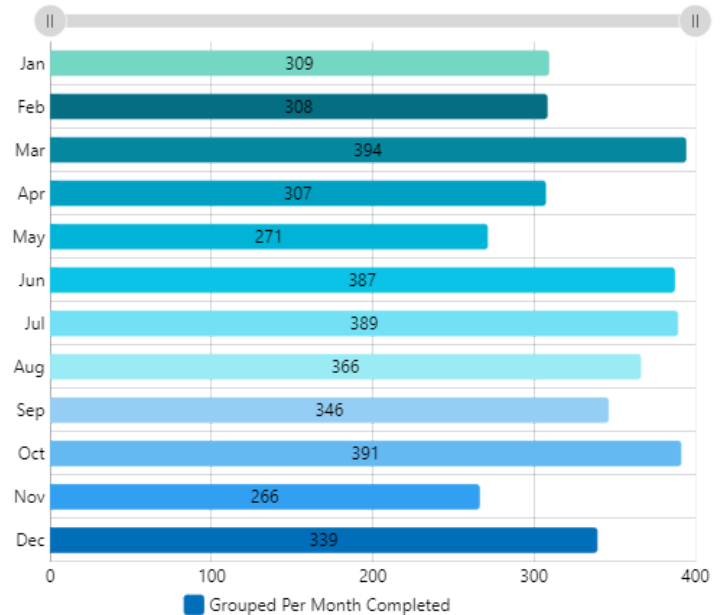

Completed WO's Per Day

Feb 13, 2024 to Mar 18, 2024

Corrective WO's Created

Rolling Week

31

↗ 24%

Corrective WO's...

Rolling Week

12

↘ -29%

WOs Completed Per Month

All Time

WOs Completed Grouped Per Year

All Time

WOs Completed Grouped Per Month

All Time

WOs Completed Per Category

Feb 13, 2024 to Mar 18, 2024

WOs Completed Per Location

Feb 13, 2024 to Mar 18, 2024