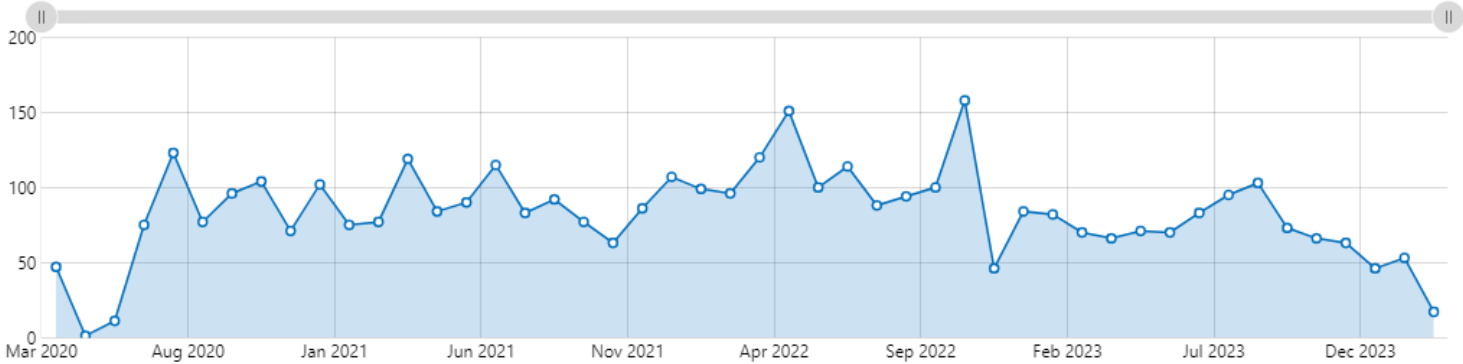

98%

↘ -2%

Completed WOs Per Day

Jan 16, 2024 to Feb 12, 2024

Corrective WOs Created

Rolling Week

18

↘ -22%

Corrective WOs...

Rolling Week

7

↘ -42%

WOs Completed Per Month

All Time

WOs Completed Grouped Per Year

All Time

WOs Completed Grouped Per Month

All Time

WOs Completed Per Category

Jan 16, 2024 to Feb 12, 2024

WOs Completed Per Location

Jan 16, 2024 to Feb 12, 2024