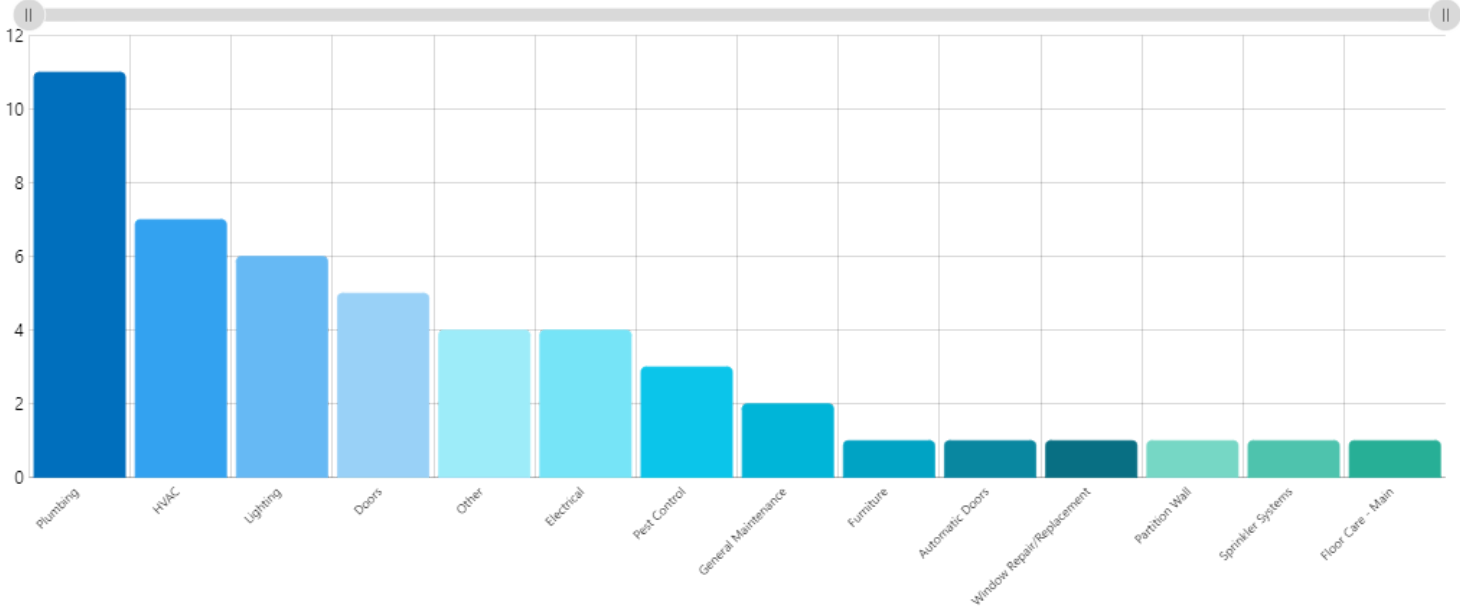

Corrective WOs...

Rolling Week

7

↘ -42%

WOs Completed Per Month

All Time

WOs Completed Grouped Per Year

All Time

WOs Completed Grouped Per Month

All Time

WOs Completed Per Category

Jan 16, 2024 to Feb 12, 2024

WOs Completed Per Location

Jan 16, 2024 to Feb 12, 2024