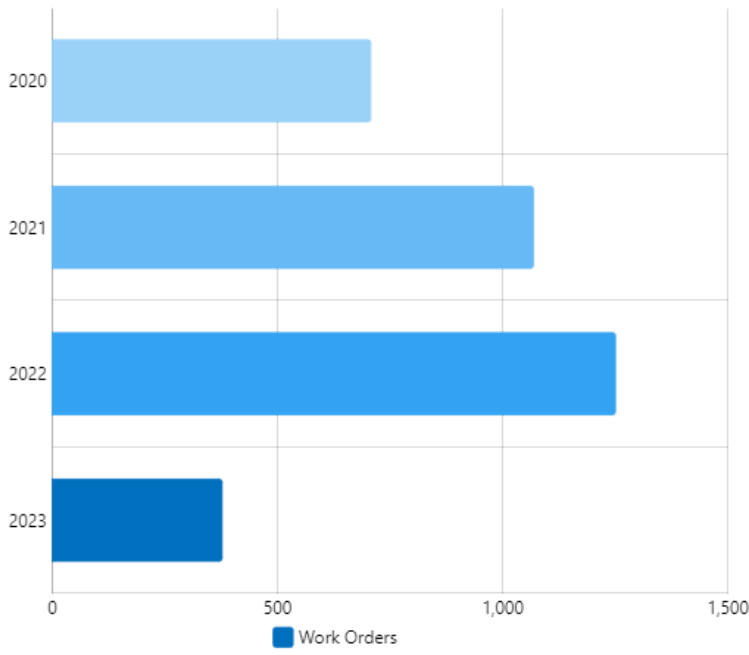

↓ -22%

Corrective WOs...
Rolling Week

6

↓ -54%

Completed WOs Per Day
May 15, 2023 to Jun 12, 2023

WOs Completed Per Month
All Time

WOs Completed Grouped Per Year
All Time

WOs Completed Grouped Per Month
All Time

WOs Completed Per Category

May 16, 2023 to Jun 12, 2023

WOs Completed Per Location

May 16, 2023 to Jun 12, 2023