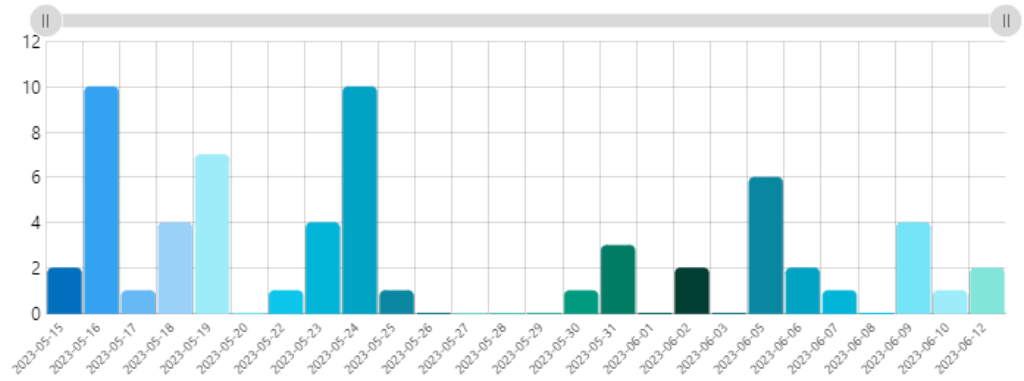

WOs Created
May 16, 2023 to Jun 12, 2023

75

↓ -22%

Completed Within 7 Days
May 16, 2023 to Jun 12, 2023

100%

↑ 4%

Corrective WOs Created
Rolling Week

18

↓ -22%

Corrective WOs...
Rolling Week

6

↓ -54%

Completed WOs Per Day
May 15, 2023 to Jun 12, 2023

WOs Completed Per Month
All Time

WOs Completed Grouped Per Year
All Time

WOs Completed Grouped Per Month
All Time

WOs Completed Per Category

May 16, 2023 to Jun 12, 2023

WOs Completed Per Location

May 16, 2023 to Jun 12, 2023