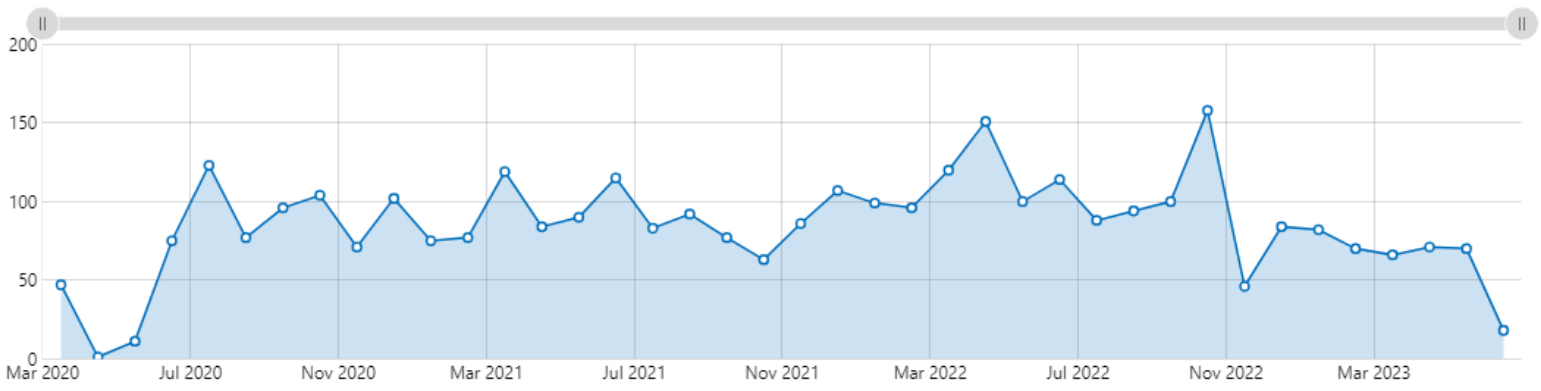

WOs Created
May 16, 2023 to Jun 12, 2023

75

↓ -22%

Completed Within 7 Days
May 16, 2023 to Jun 12, 2023

100%

↑ 4%

Corrective WOs Created
Rolling Week

18

↓ -22%

Corrective WOs...
Rolling Week

6

↓ -54%

Completed WOs Per Day
May 15, 2023 to Jun 12, 2023

WOs Completed Per Month
All Time

WOs Completed Grouped Per Year
All Time

WOs Completed Grouped Per Month
All Time

WOs Completed Per Category

May 16, 2023 to Jun 12, 2023

WOs Completed Per Location

May 16, 2023 to Jun 12, 2023