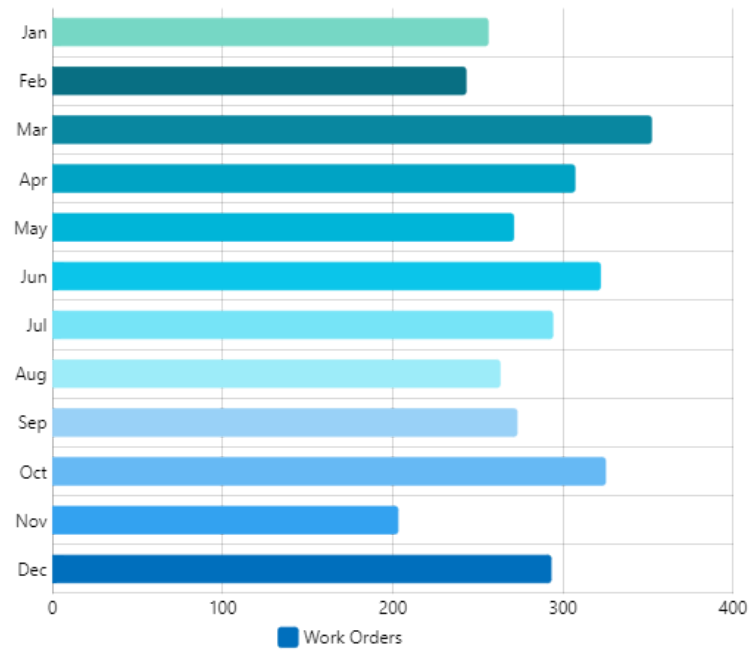

↓ -22%

Corrective WOs...
Rolling Week

6

↓ -54%

Completed WOs Per Day
May 15, 2023 to Jun 12, 2023

WOs Completed Per Month
All Time

WOs Completed Grouped Per Year
All Time

WOs Completed Grouped Per Month
All Time

WOs Completed Per Category

May 16, 2023 to Jun 12, 2023

WOs Completed Per Location

May 16, 2023 to Jun 12, 2023