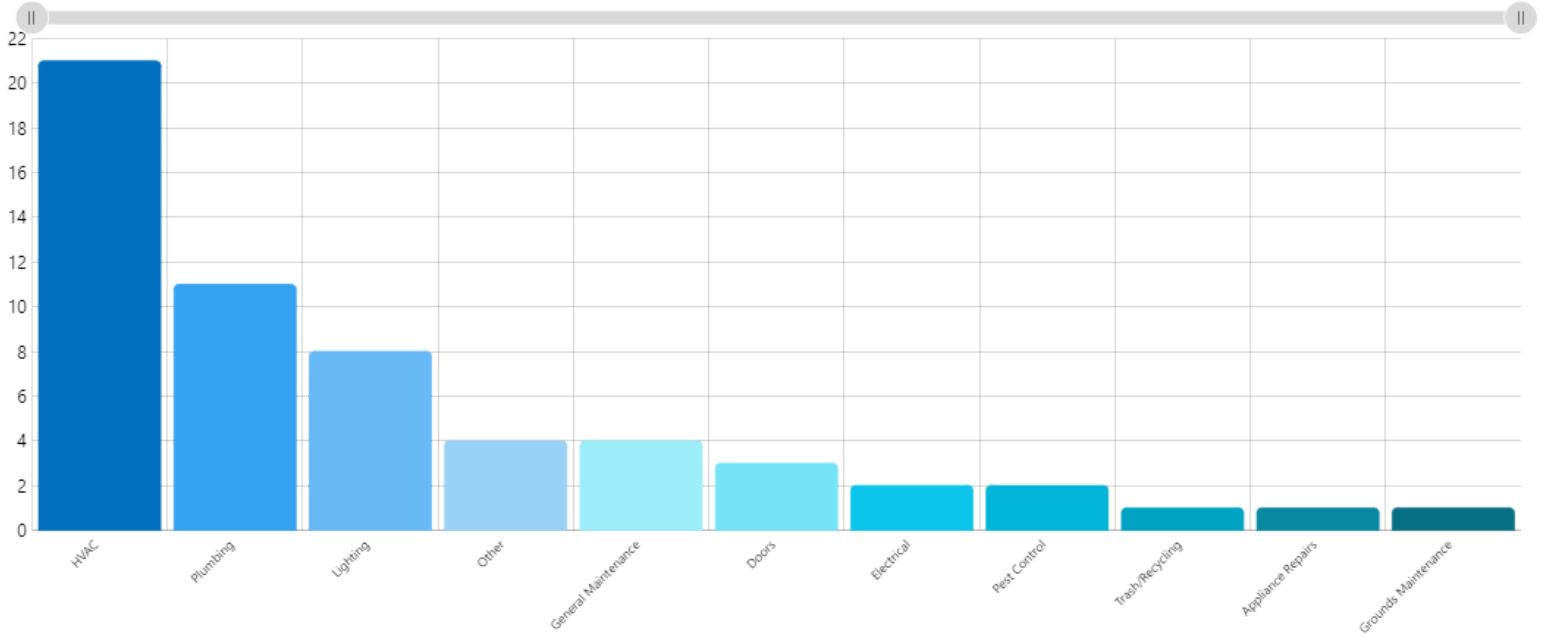

↓ -22%

Corrective WOs...
Rolling Week

6

↓ -54%

Completed WOs Per Day
May 15, 2023 to Jun 12, 2023

WOs Completed Per Month
All Time

WOs Completed Grouped Per Year
All Time

WOs Completed Grouped Per Month
All Time

WOs Completed Per Category

May 16, 2023 to Jun 12, 2023

WOs Completed Per Location

May 16, 2023 to Jun 12, 2023