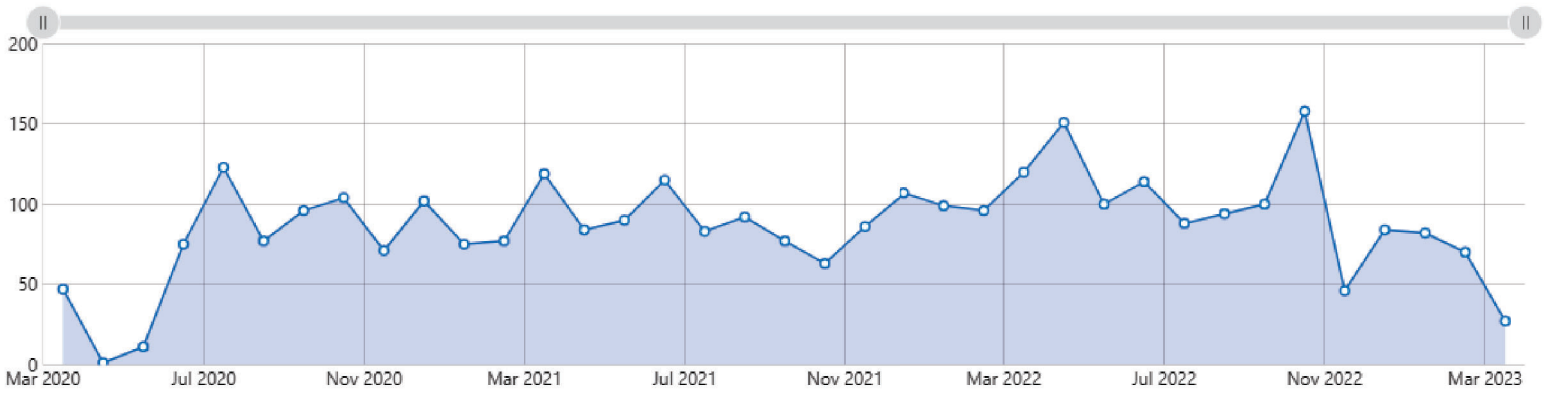

Printed: Mar 15, 2023 8:57 am

**WOs Created**  
Feb 13, 2023 to Mar 12, 2023

**70**

↘ -38%

**Completed Within 7 Days**  
Feb 13, 2023 to Mar 12, 2023

**100%**

**Corrective WOs Created**  
Rolling Week

**20**

↘ -26%

**Corrective WOs...**  
Rolling Week

**10**

↘ -44%

**Completed WOs Per Day**  
Feb 13, 2023 to Mar 12, 2023

**WOs Completed Per Month**  
All Time

**WOs Completed Grouped Per Year**  
All Time

**WOs Completed Grouped Per Month**  
All Time

### WOs Completed Per Category

Feb 13, 2023 to Mar 12, 2023

### WOs Completed Per Location

Feb 13, 2023 to Mar 12, 2023