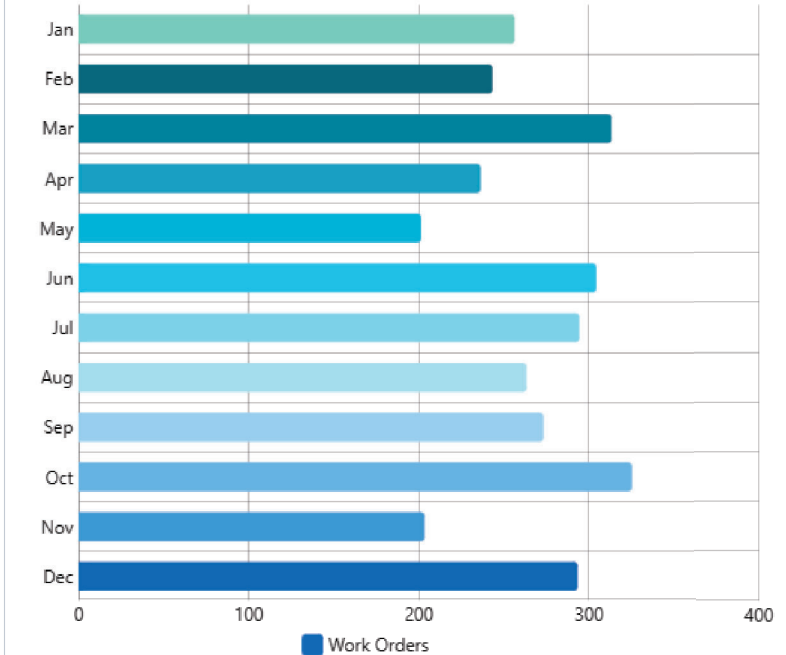

↘ -26%

**Corrective WOs...**  
Rolling Week

**10**

↘ -44%

**Completed WOs Per Day**  
Feb 13, 2023 to Mar 12, 2023

**WOs Completed Per Month**  
All Time

**WOs Completed Grouped Per Year**  
All Time

**WOs Completed Grouped Per Month**  
All Time

### WOs Completed Per Category

Feb 13, 2023 to Mar 12, 2023