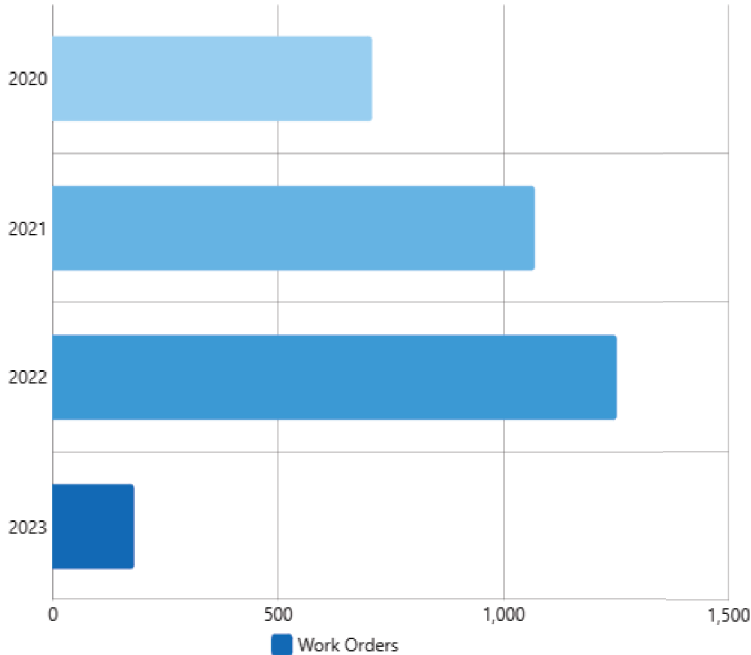

↘ -26%

**Corrective WOs...**  
Rolling Week

**10**

↘ -44%

**Completed WOs Per Day**  
Feb 13, 2023 to Mar 12, 2023

**WOs Completed Per Month**  
All Time

**WOs Completed Grouped Per Year**  
All Time

**WOs Completed Grouped Per Month**  
All Time

### WOs Completed Per Category

Feb 13, 2023 to Mar 12, 2023