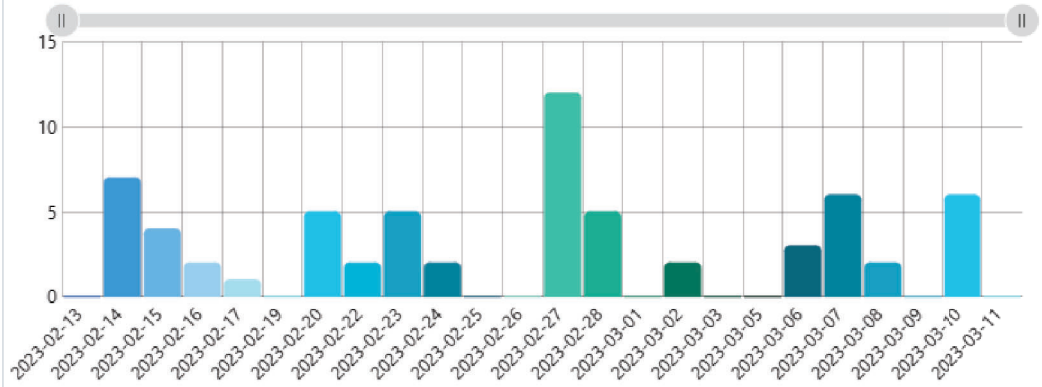

Printed: Mar 15, 2023 8:57 am

**WOs Created**  
Feb 13, 2023 to Mar 12, 2023

**70**

↘ -38%

**Completed Within 7 Days**  
Feb 13, 2023 to Mar 12, 2023

**100%**

**Corrective WOs Created**  
Rolling Week

**20**

↘ -26%

**Corrective WOs...**  
Rolling Week

**10**

↘ -44%

**Completed WOs Per Day**  
Feb 13, 2023 to Mar 12, 2023

**WOs Completed Per Month**  
All Time

**WOs Completed Grouped Per Year**  
All Time

**WOs Completed Grouped Per Month**  
All Time

### WOs Completed Per Category

Feb 13, 2023 to Mar 12, 2023