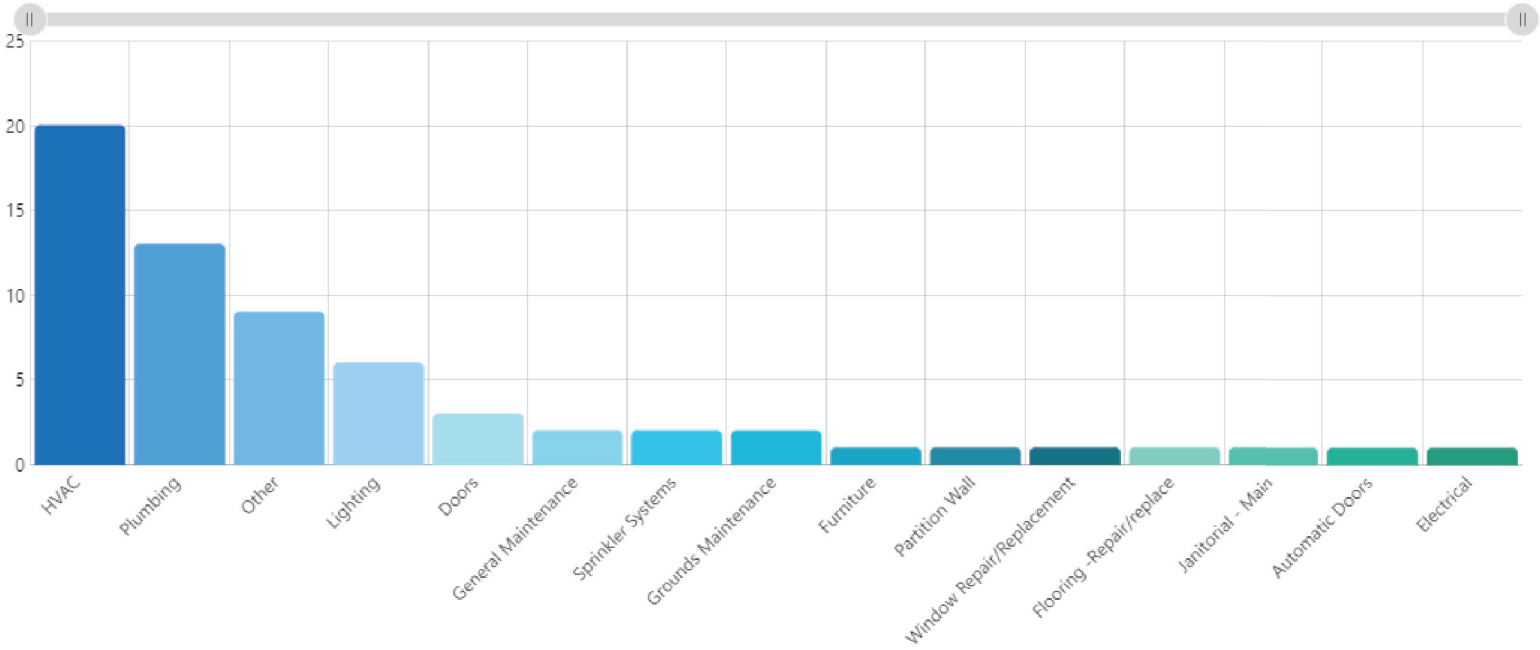

↘ -26%

**Corrective WOs...**  
Rolling Week

**10**

↘ -44%

**Completed WOs Per Day**  
Feb 13, 2023 to Mar 12, 2023

**WOs Completed Per Month**  
All Time

**WOs Completed Grouped Per Year**  
All Time

**WOs Completed Grouped Per Month**  
All Time

### WOs Completed Per Category

Feb 13, 2023 to Mar 12, 2023

### WOs Completed Per Location

Feb 13, 2023 to Mar 12, 2023