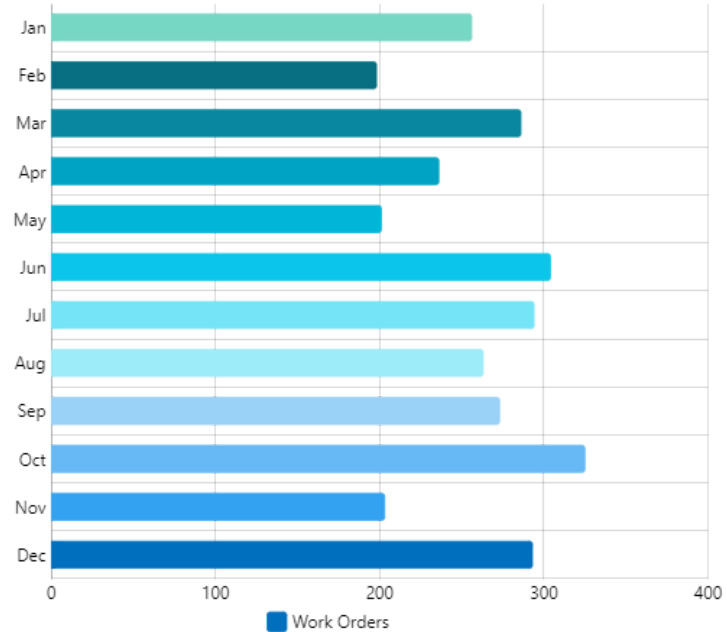

↗ 3%

**Corrective WOs Created**  
Rolling Week

**44**

↗ 33%

**Corrective WOs...**  
Rolling Week

**12**

↘ -45%

**Completed WOs Per Day**  
Previous Month

**WOs Completed Per Month**  
All Time

**WOs Completed Grouped Per Year**  
All Time

**WOs Completed Grouped Per Month**  
All Time