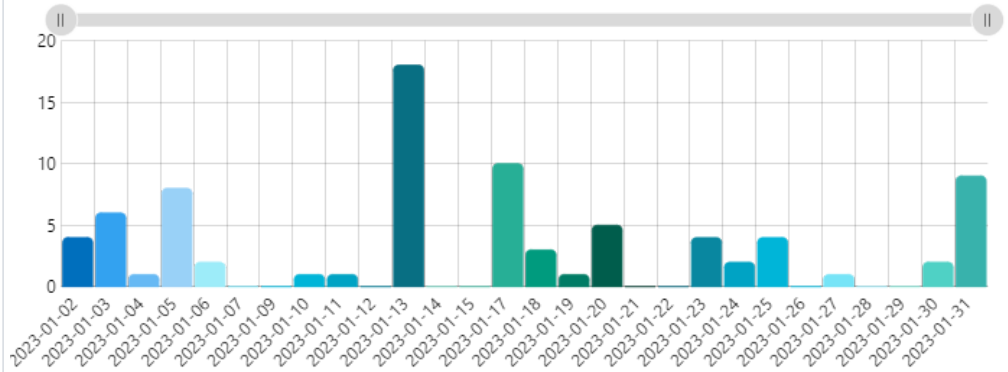

↗ 3%

**Corrective WOs Created**  
Rolling Week

**44**

↗ 33%

**Corrective WOs...**  
Rolling Week

**12**

↘ -45%

**Completed WOs Per Day**  
Previous Month

**WOs Completed Per Month**  
All Time

**WOs Completed Grouped Per Year**  
All Time

**WOs Completed Grouped Per Month**  
All Time