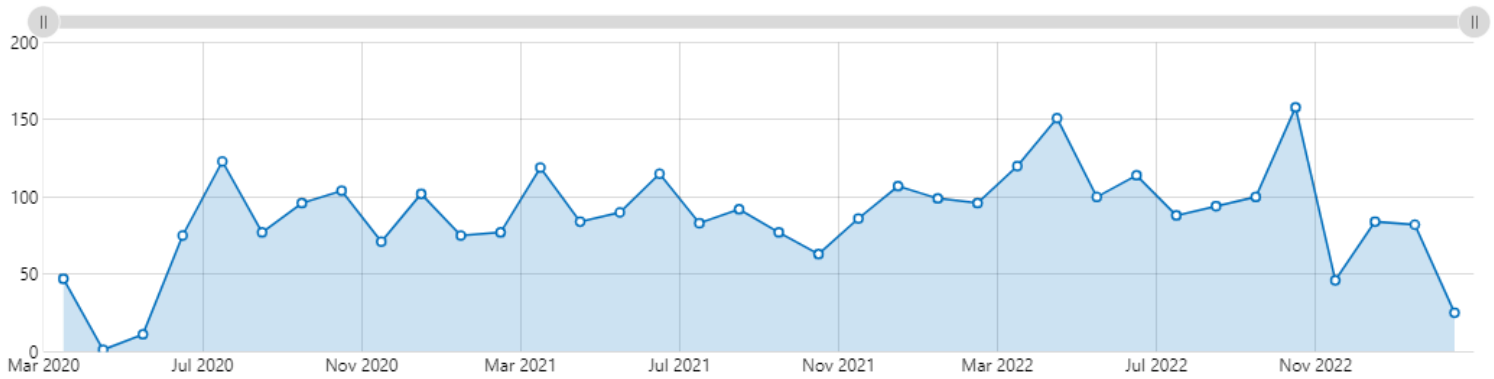

Dashboard: January 16, 2023 - February 12, 2023

Printed: Feb 13, 2023 1:12 pm

**WOs Created**  
Jan 16, 2023 to Feb 12, 2023

**111**

↗ 48%

**Completed Within 7 Days**  
Jan 16, 2023 to Feb 12, 2023

**100%**

↗ 3%

**Corrective WOs Created**  
Rolling Week

**44**

↗ 33%

**Corrective WOs...**  
Rolling Week

**12**

↘ -45%

**Completed WOs Per Day**  
Previous Month

**WOs Completed Per Month**  
All Time

**WOs Completed Grouped Per Year**  
All Time

**WOs Completed Grouped Per Month**  
All Time

### WOs Completed Per Category

Jan 16, 2023 to Feb 12, 2023