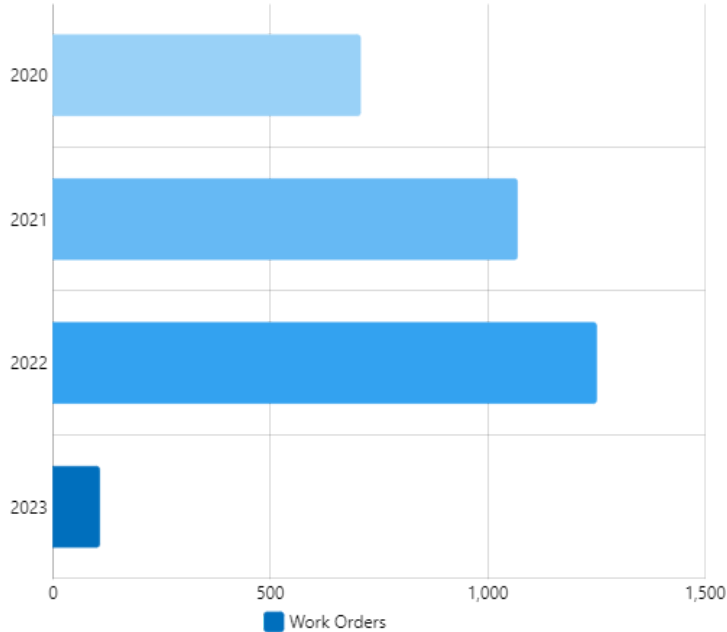

↗ 3%

**Corrective WOs Created**  
Rolling Week

**44**

↗ 33%

**Corrective WOs...**  
Rolling Week

**12**

↘ -45%

**Completed WOs Per Day**  
Previous Month

**WOs Completed Per Month**  
All Time

**WOs Completed Grouped Per Year**  
All Time

**WOs Completed Grouped Per Month**  
All Time

### WOs Completed Per Category

Jan 16, 2023 to Feb 12, 2023